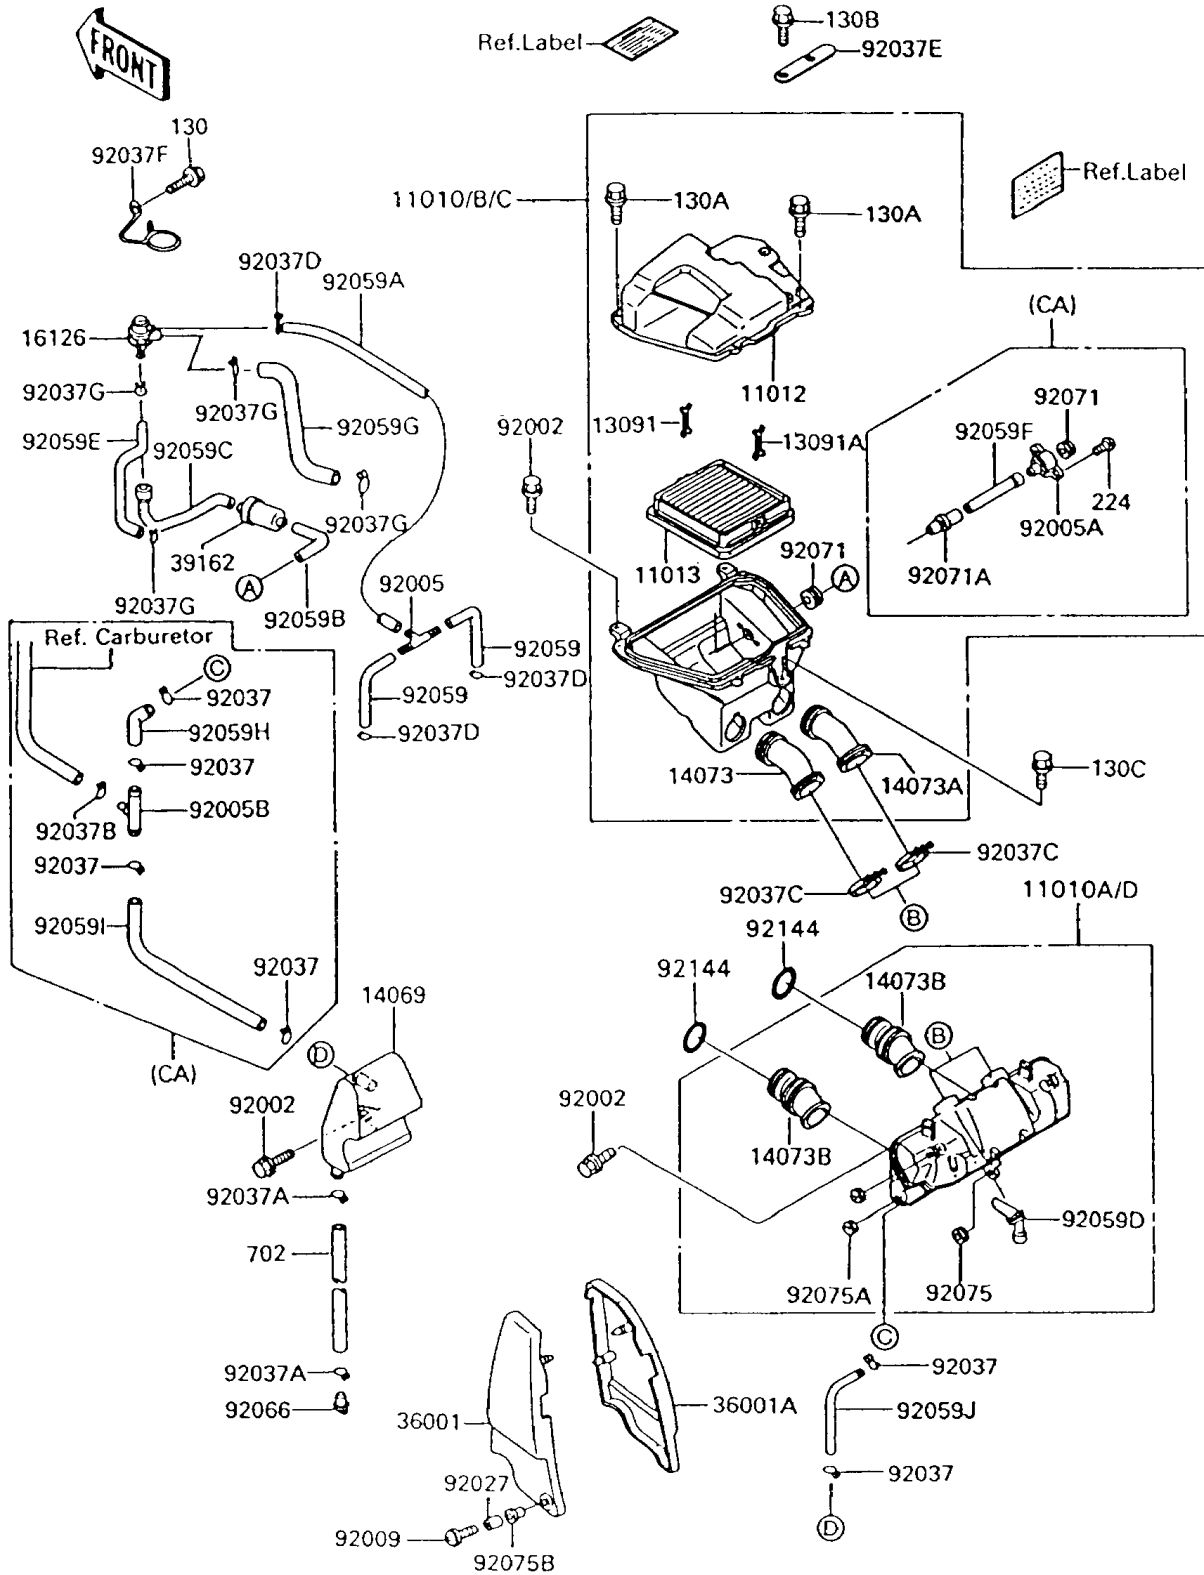

1994 Voyager XII PARTS DIAGRAM

Air Cleaner

E1130

1994 Voyager XII PARTS LIST

Air Cleaner

ITEM NAME	PART NUMBER	QUANTITY
CAP,AIR FILTER (Ref # 11012)	11012-1490	1
ELEMENT-AIR FILTER (Ref # 11013)	11013-1137	1
HOLDER,FR (Ref # 13091)	13091-1420	1
HOLDER,RR (Ref # 13091A)	13091-1432	1
BREATHER,TANK (Ref # 14069)	14069-1053	1
DUCT,LH (Ref # 14073)	14073-1241	1
DUCT,RH (Ref # 14073A)	14073-1242	1
DUCT,CARBURETOR (Ref # 14073B)	14073-1255	4
COVER-SIDE,AIR FILTER,LH (Ref # 36001)	36001-1334	1
COVER-SIDE,AIR FILTER,RH (Ref # 36001A)	36001-1335	1
BOLT,6X16 (Ref # 92002)	92002-1188	5
SCREW,6X22 (Ref # 92009)	92009-1441	2
COLLAR,L=13.1,BLACK (Ref # 92027)	92027-1450	2
CLAMP,TUBE (Ref # 92037A)	92037-147	2
CLAMP (Ref # 92037C)	92037-1554	2
BOLT-FLANGED,6X16 (Ref # 130A)	130B0616	4
BOLT-FLANGED (Ref # 130B)	130D0610	1
CLAMP (Ref # 92037E)	92037-1768	1
TUBE (Ref # 92059D)	92059-1659	1
PLUG,DRAIN (Ref # 92066)	92066-1211	1
DAMPER,FILTER COVER (Ref # 92075)	92075-1126	1
DAMPER (Ref # 92075A)	92075-1470	4
DAMPER,MALE (Ref # 92075B)	92075-174	2
SPRING,AIR FILTER DUCT (Ref # 92144)	92144-1771	4
BOLT-FLANGED,6X14 (Ref # 130C)	130G0614	1
TUBE-RUBBER,7X10X120 (Ref # 702)	702A07120	1
FILTER-ASSY-AIR,UPP (Ref # 11010)	11010-1273	1
FILTER-ASSY-AIR,LWR (Ref # 11010A)	11010-1274	1
FILTER-ASSY-AIR,UPP (Ref # 11010B)	11010-1297	1