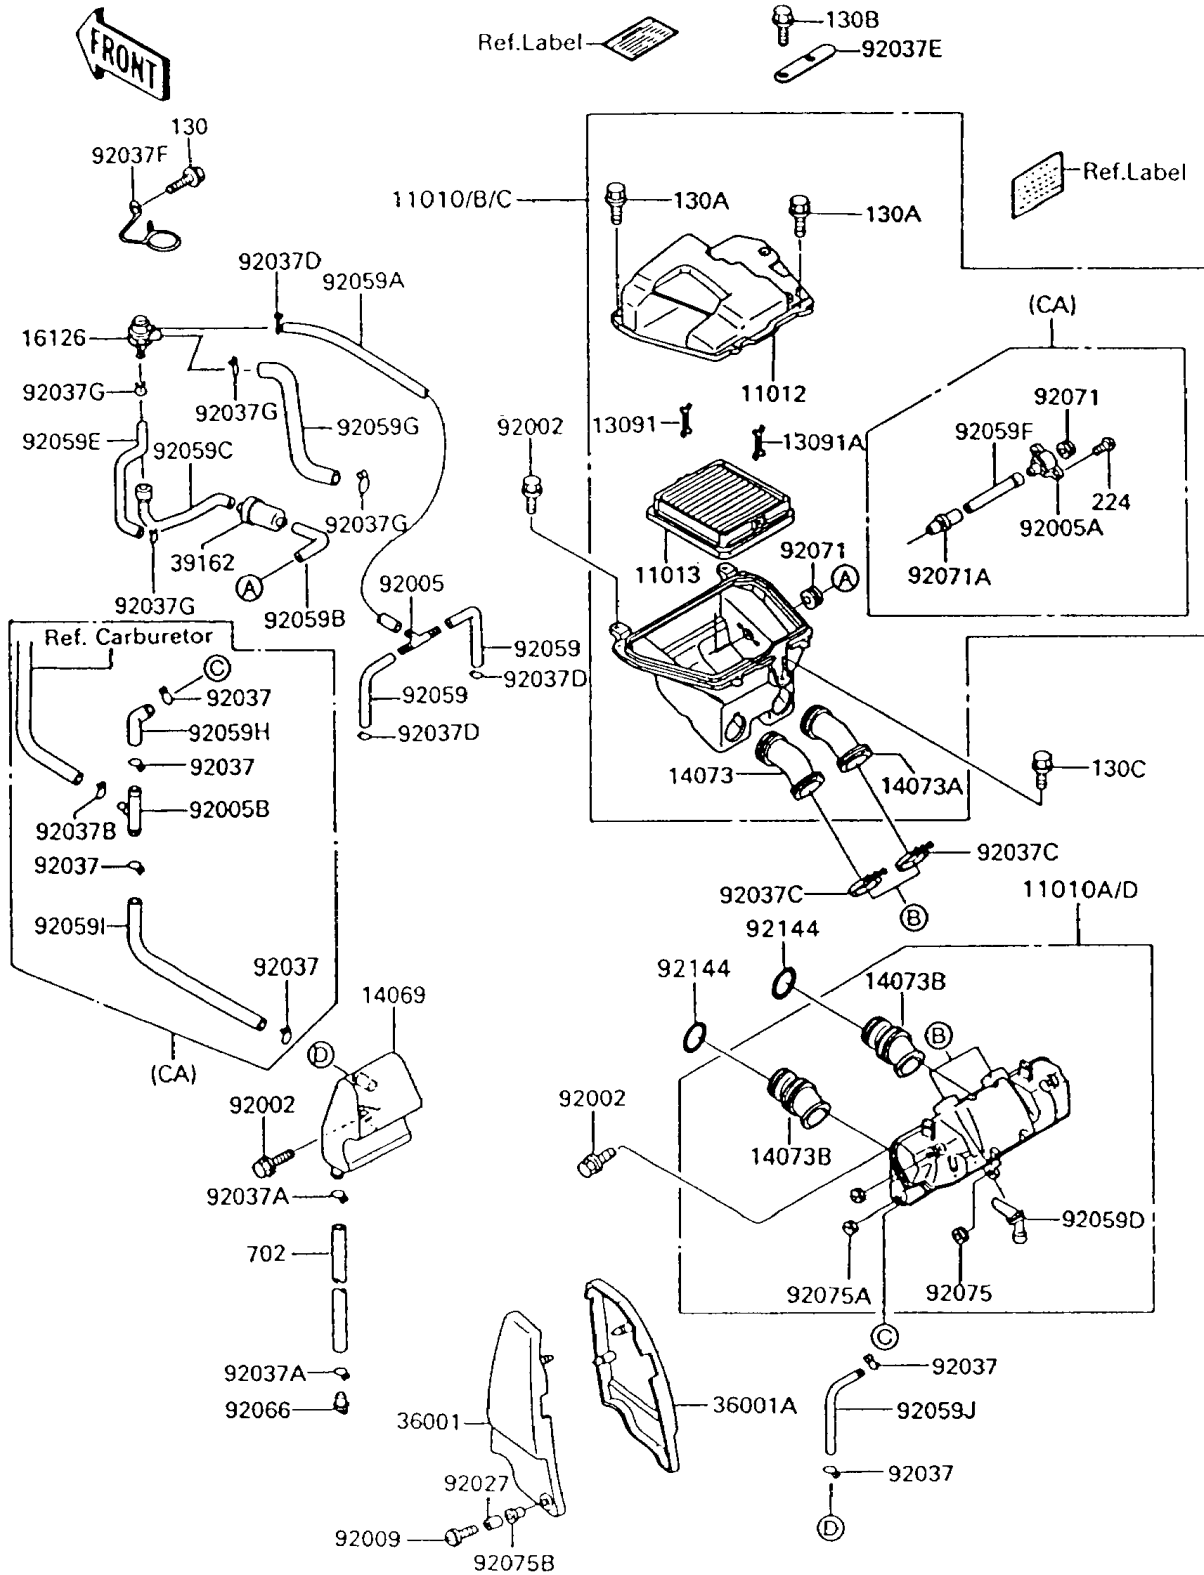

# 1995 Voyager XII PARTS DIAGRAM

Air Cleaner

E1130

# 1995 Voyager XII PARTS LIST

## Air Cleaner

ITEM NAME	PART NUMBER	QUANTITY
CAP,AIR FILTER (Ref # 11012)	11012-1490	1
ELEMENT-AIR FILTER (Ref # 11013)	11013-1137	1
HOLDER,FR (Ref # 13091)	13091-1420	1
HOLDER,RR (Ref # 13091A)	13091-1432	1
BREATHER,TANK (Ref # 14069)	14069-1053	1
DUCT,LH (Ref # 14073)	14073-1241	1
DUCT,RH (Ref # 14073A)	14073-1242	1
DUCT,CARBURETOR (Ref # 14073B)	14073-1255	4
COVER-SIDE,AIR FILTER,LH (Ref # 36001)	36001-1334	1
COVER-SIDE,AIR FILTER,RH (Ref # 36001A)	36001-1335	1
BOLT,6X16 (Ref # 92002)	92002-1188	5
SCREW,6X22 (Ref # 92009)	92009-1441	2
COLLAR,L=13.1,BLACK (Ref # 92027)	92027-1450	2
CLAMP,TUBE (Ref # 92037A)	92037-147	2
CLAMP (Ref # 92037C)	92037-1554	2
BOLT-FLANGED,6X16 (Ref # 130A)	130B0616	4
BOLT-FLANGED (Ref # 130B)	130D0610	1
CLAMP (Ref # 92037E)	92037-1768	1
TUBE (Ref # 92059D)	92059-1659	1
PLUG,DRAIN (Ref # 92066)	92066-1211	1
DAMPER,FILTER COVER (Ref # 92075)	92075-1126	1
DAMPER (Ref # 92075A)	92075-1470	4
DAMPER,MALE (Ref # 92075B)	92075-174	2
SPRING,AIR FILTER DUCT (Ref # 92144)	92144-1771	4
BOLT-FLANGED,6X14 (Ref # 130C)	130G0614	1
TUBE-RUBBER,7X10X120 (Ref # 702)	702A07120	1
FILTER-ASSY-AIR,UPP (Ref # 11010)	11010-1273	1
FILTER-ASSY-AIR,LWR (Ref # 11010A)	11010-1274	1
FILTER-ASSY-AIR,UPP (Ref # 11010B)	11010-1297	1