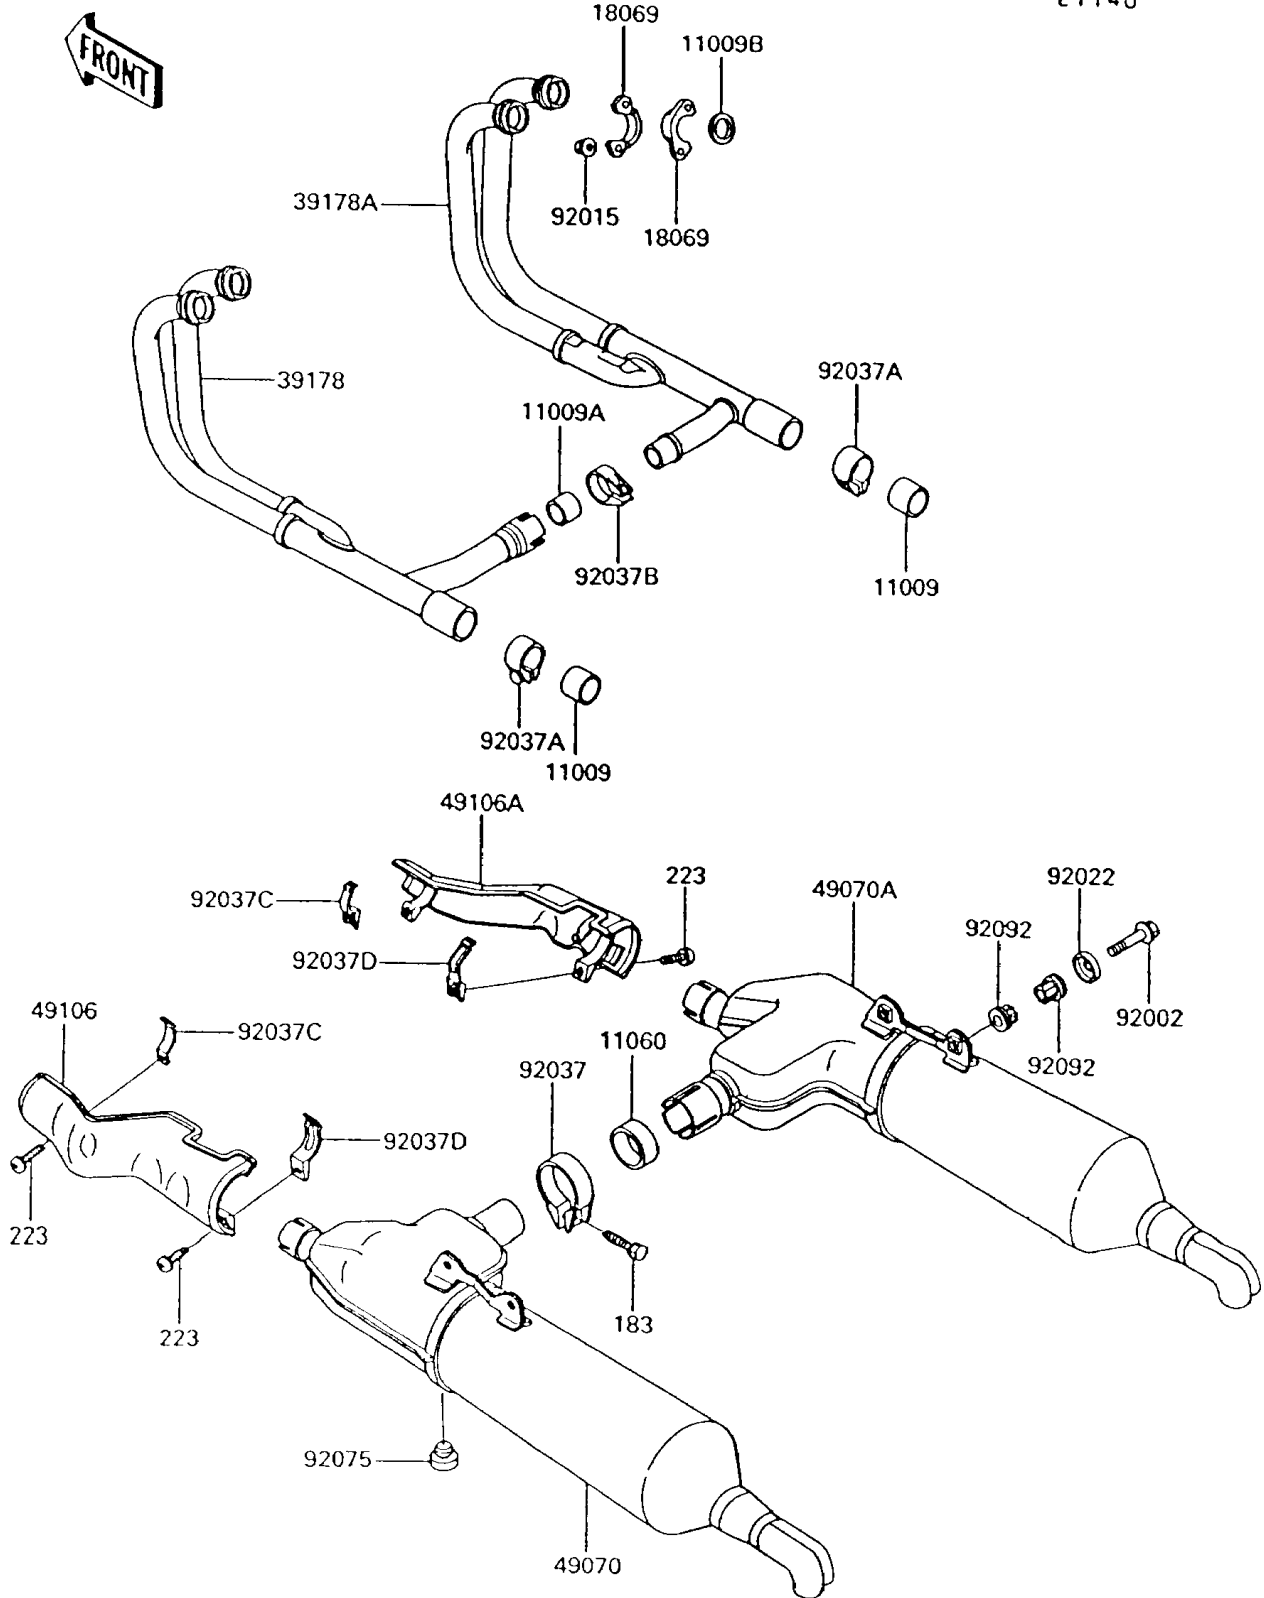

1993 Voyager XII PARTS DIAGRAM

Muffler(s)

E1140

1993 Voyager XII PARTS LIST

Muffler(s)

ITEM NAME	PART NUMBER	QUANTITY
BOLT-UPSET-WS-SMALL (Ref # 183)	183J0835	1
SCREW-PAN-WS-CROS (Ref # 223)	223X0625	4
GASKET,EXHAUST PIPE CONNECTING (Ref # 11009)	11009-1666	2
GASKET,EXHAUST MANUFOLD (Ref # 11009A)	11009-1668	1
GASKET,EXHAUST PIPE HOLDER (Ref # 11009B)	11009-1906	4
GASKET,MUFFLER (Ref # 11060)	11060-1095	1
HOLDER-EXHAUST PIPE (Ref # 18069)	18069-1070	8
MANIFOLD-COMP-EXHAUST,LH (Ref # 39178)	39178-1100	1
MANIFOLD-COMP-EXHAUST,RH (Ref # 39178A)	39178-1101	1
MUFFLER-COMP,LH (Ref # 49070)	49070-1115	1
MUFFLER-COMP,RH (Ref # 49070A)	49070-1116	1
COVER-MUFFLER,LH (Ref # 49106)	49106-1069	1
COVER-MUFFLER,RH (Ref # 49106A)	49106-1070	1
BOLT,10X55 (Ref # 92002)	92002-1826	4
NUT,8MM (Ref # 92015)	92015-1398	8
WASHER (Ref # 92022)	92022-289	4
CLAMP,MUFFLER (Ref # 92037)	92037-1055	1
CLAMP,POWER CHAMBER (Ref # 92037A)	92037-1228	2
CLAMP,MUFFLER (Ref # 92037B)	92037-1258	1
CLAMP,MUFFLER COVER,FR (Ref # 92037C)	92037-1752	2
CLAMP,MUFFLER COVER,RR (Ref # 92037D)	92037-1753	2
DAMPER (Ref # 92075)	92075-1045	1
BUSHING-RUBBER,MUFFLER (Ref # 92092)	92092-1013	8