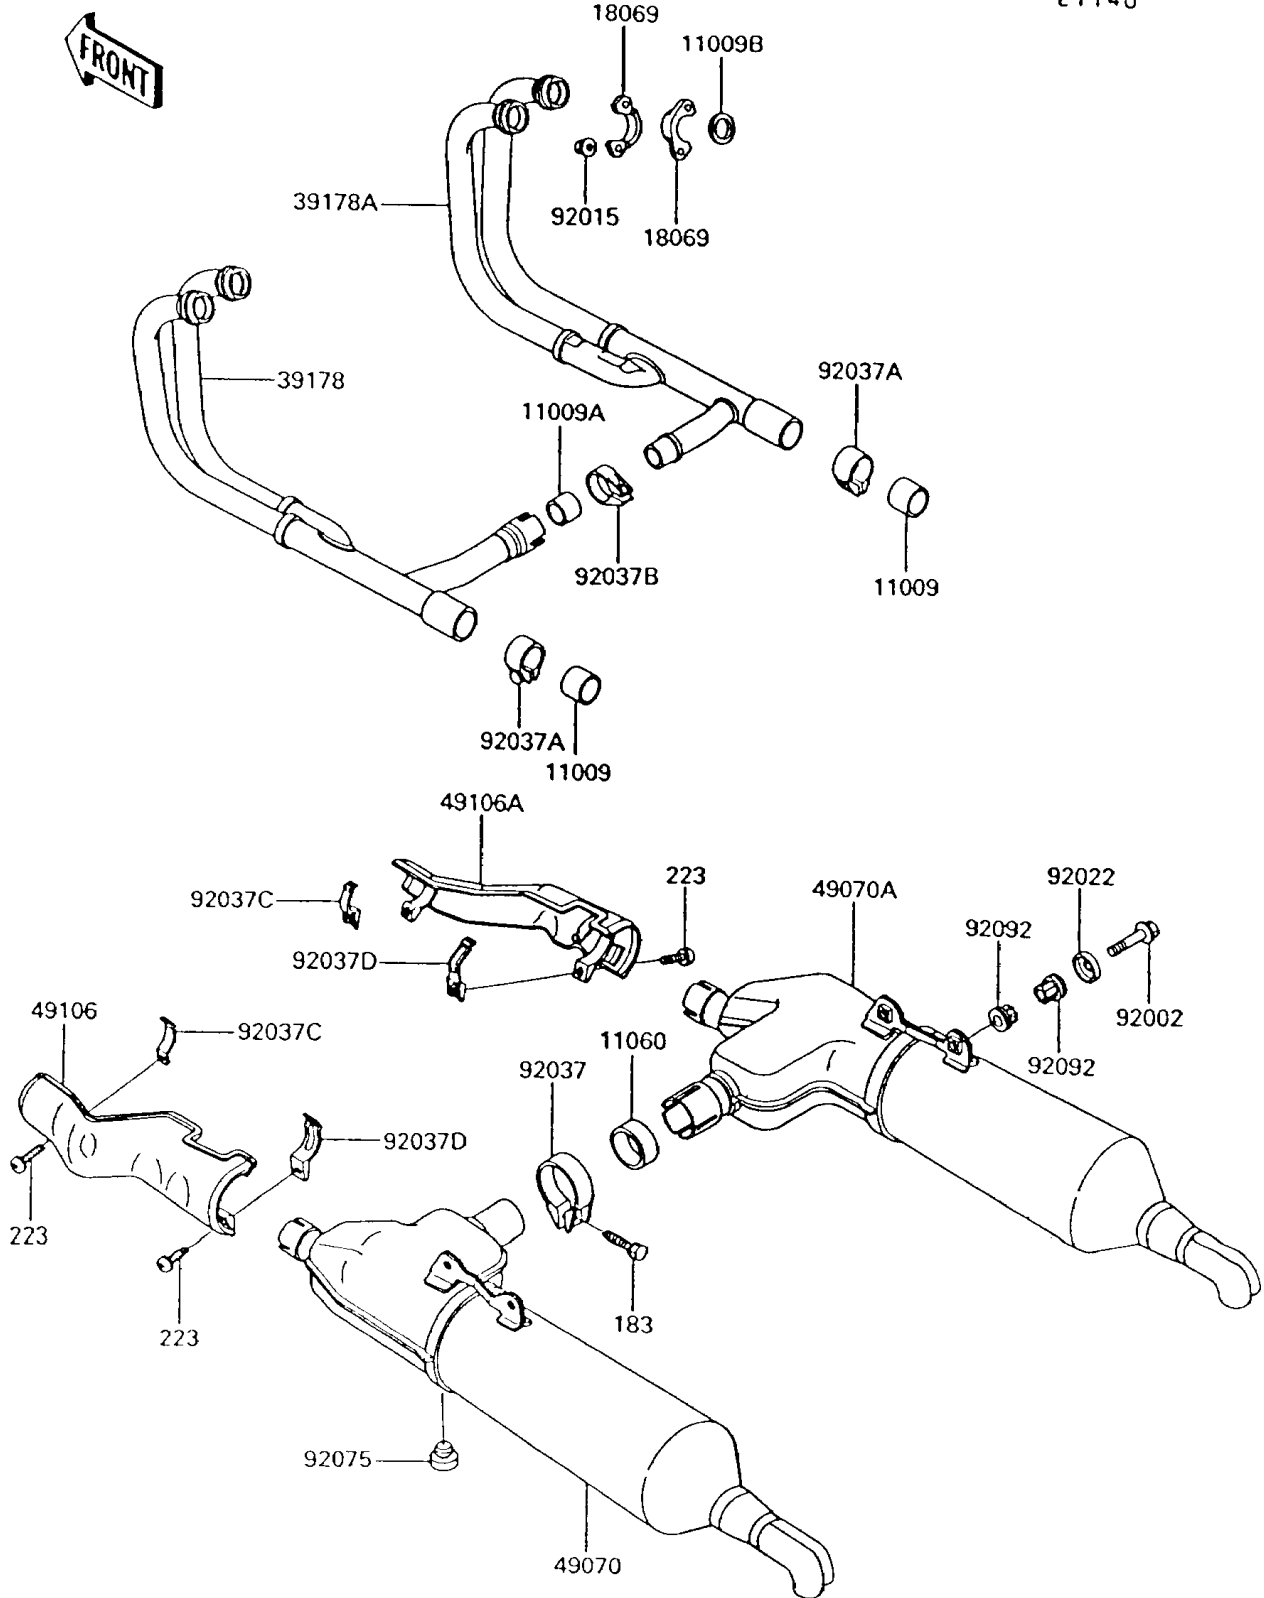

1994 Voyager XII PARTS DIAGRAM

Muffler(s)

E1140

1994 Voyager XII PARTS LIST

Muffler(s)

ITEM NAME	PART NUMBER	QUANTITY
BOLT-UPSET-WS-SMALL (Ref # 183)	183J0835	1
SCREW-PAN-WS-CROS (Ref # 223)	223X0625	4
GASKET,EXHAUST PIPE CONNECTING (Ref # 11009)	11009-1666	2
GASKET,EXHAUST MANUFOLD (Ref # 11009A)	11009-1668	1
GASKET,EXHAUST PIPE HOLDER (Ref # 11009B)	11009-1906	4
GASKET,MUFFLER (Ref # 11060)	11060-1095	1
HOLDER-EXHAUST PIPE (Ref # 18069)	18069-1070	8
MANIFOLD-COMP-EXHAUST,LH (Ref # 39178)	39178-1100	1
MANIFOLD-COMP-EXHAUST,RH (Ref # 39178A)	39178-1101	1
MUFFLER-COMP,LH (Ref # 49070)	49070-1115	1
MUFFLER-COMP,RH (Ref # 49070A)	49070-1116	1
COVER-MUFFLER,LH (Ref # 49106)	49106-1069	1
COVER-MUFFLER,RH (Ref # 49106A)	49106-1070	1
BOLT,10X55 (Ref # 92002)	92002-1826	4
NUT,8MM (Ref # 92015)	92015-1398	8
WASHER (Ref # 92022)	92022-289	4
CLAMP,MUFFLER (Ref # 92037)	92037-1055	1
CLAMP,POWER CHAMBER (Ref # 92037A)	92037-1228	2
CLAMP,MUFFLER (Ref # 92037B)	92037-1258	1
CLAMP,MUFFLER COVER,FR (Ref # 92037C)	92037-1752	2
CLAMP,MUFFLER COVER,RR (Ref # 92037D)	92037-1753	2
DAMPER (Ref # 92075)	92075-1045	1
BUSHING-RUBBER,MUFFLER (Ref # 92092)	92092-1013	8