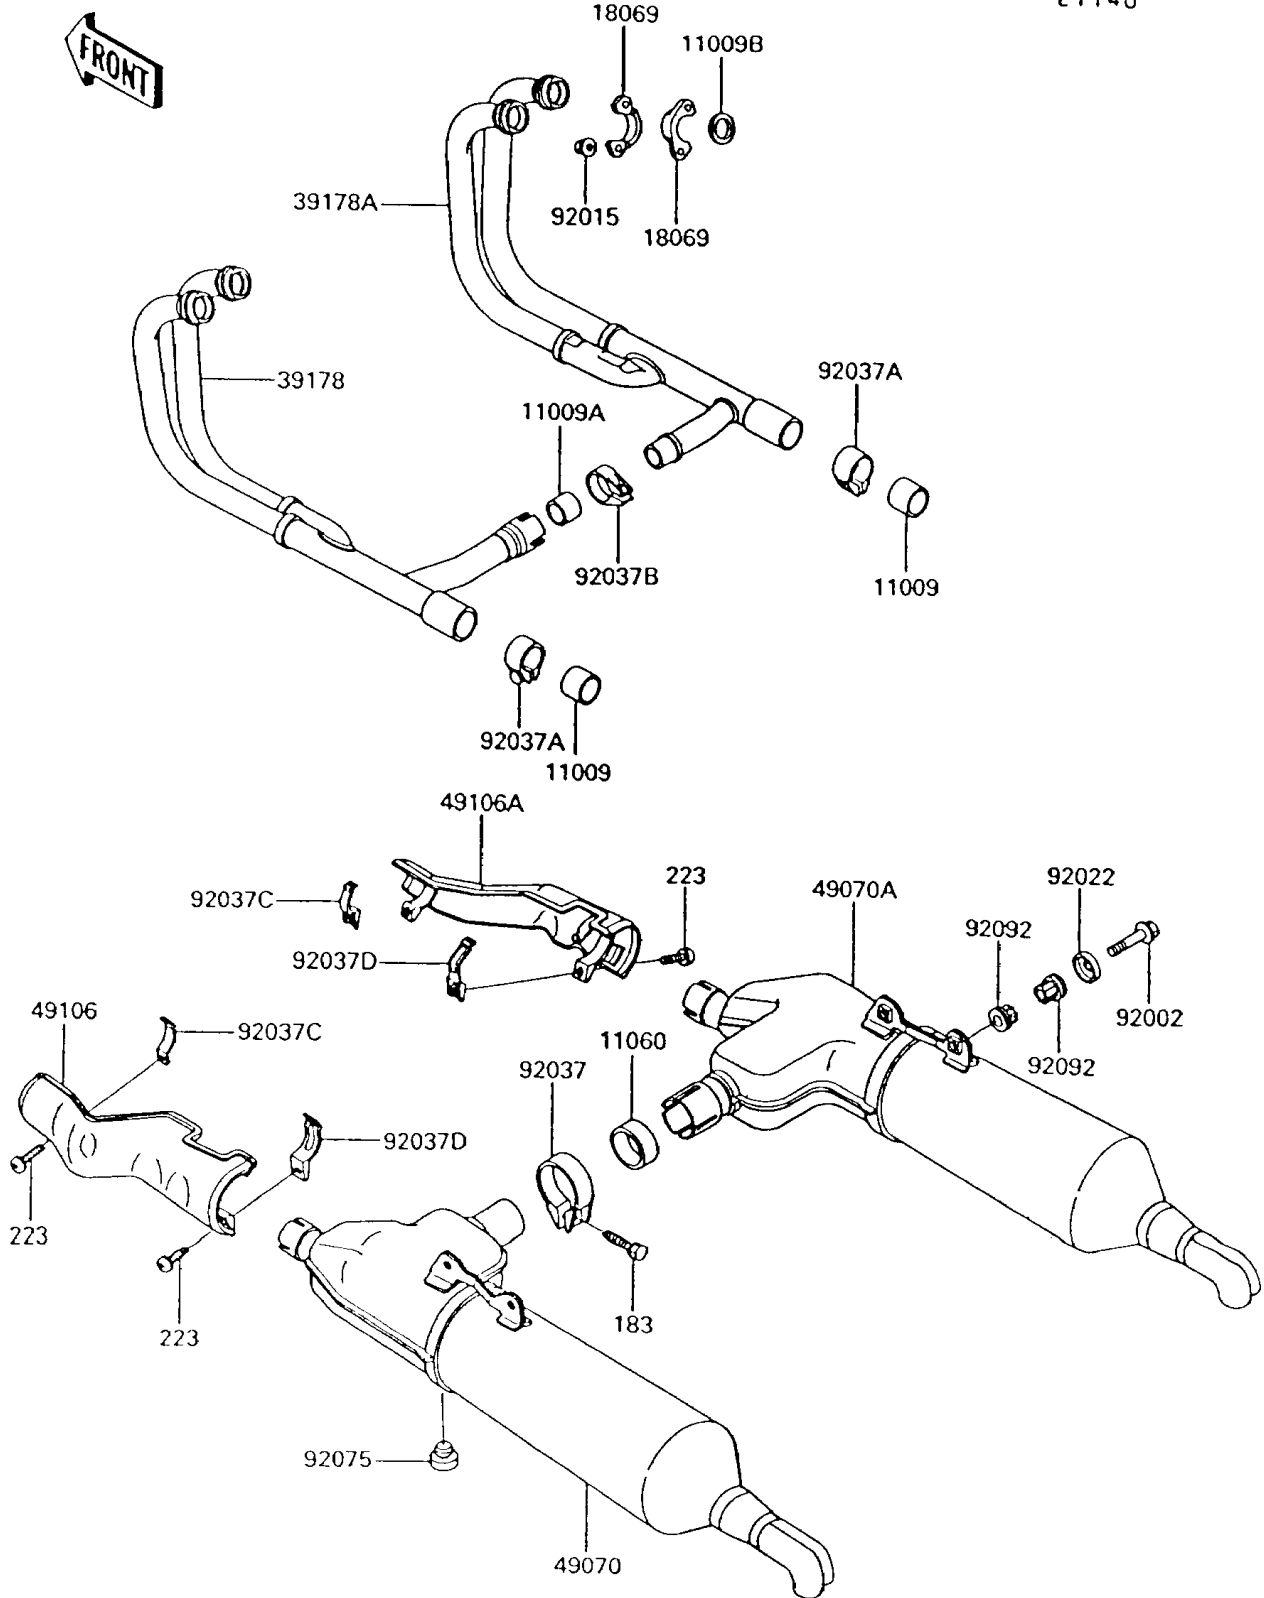

1995 Voyager XII PARTS DIAGRAM

Muffler(s)

E1140

1995 Voyager XII PARTS LIST

Muffler(s)

ITEM NAME	PART NUMBER	QUANTITY
BOLT-UPSET-WS-SMALL (Ref # 183)	183J0835	1
SCREW-PAN-WS-CROS (Ref # 223)	223X0625	4
GASKET,EXHAUST PIPE CONNECTING (Ref # 11009)	11009-1666	2
GASKET,EXHAUST MANUFOLD (Ref # 11009A)	11009-1668	1
GASKET,EXHAUST PIPE HOLDER (Ref # 11009B)	11009-1906	4
GASKET,MUFFLER (Ref # 11060)	11060-1095	1
HOLDER-EXHAUST PIPE (Ref # 18069)	18069-1070	8
MANIFOLD-COMP-EXHAUST,LH (Ref # 39178)	39178-1100	1
MANIFOLD-COMP-EXHAUST,RH (Ref # 39178A)	39178-1101	1
MUFFLER-COMP,LH (Ref # 49070)	49070-1115	1
MUFFLER-COMP,RH (Ref # 49070A)	49070-1116	1
COVER-MUFFLER,LH (Ref # 49106)	49106-1069	1
COVER-MUFFLER,RH (Ref # 49106A)	49106-1070	1
BOLT,10X55 (Ref # 92002)	92002-1826	4
NUT,8MM (Ref # 92015)	92015-1398	8
WASHER (Ref # 92022)	92022-289	4
CLAMP,MUFFLER (Ref # 92037)	92037-1055	1
CLAMP,POWER CHAMBER (Ref # 92037A)	92037-1228	2
CLAMP,MUFFLER (Ref # 92037B)	92037-1258	1
CLAMP,MUFFLER COVER,FR (Ref # 92037C)	92037-1752	2
CLAMP,MUFFLER COVER,RR (Ref # 92037D)	92037-1753	2
DAMPER (Ref # 92075)	92075-1045	1
BUSHING-RUBBER,MUFFLER (Ref # 92092)	92092-1013	8