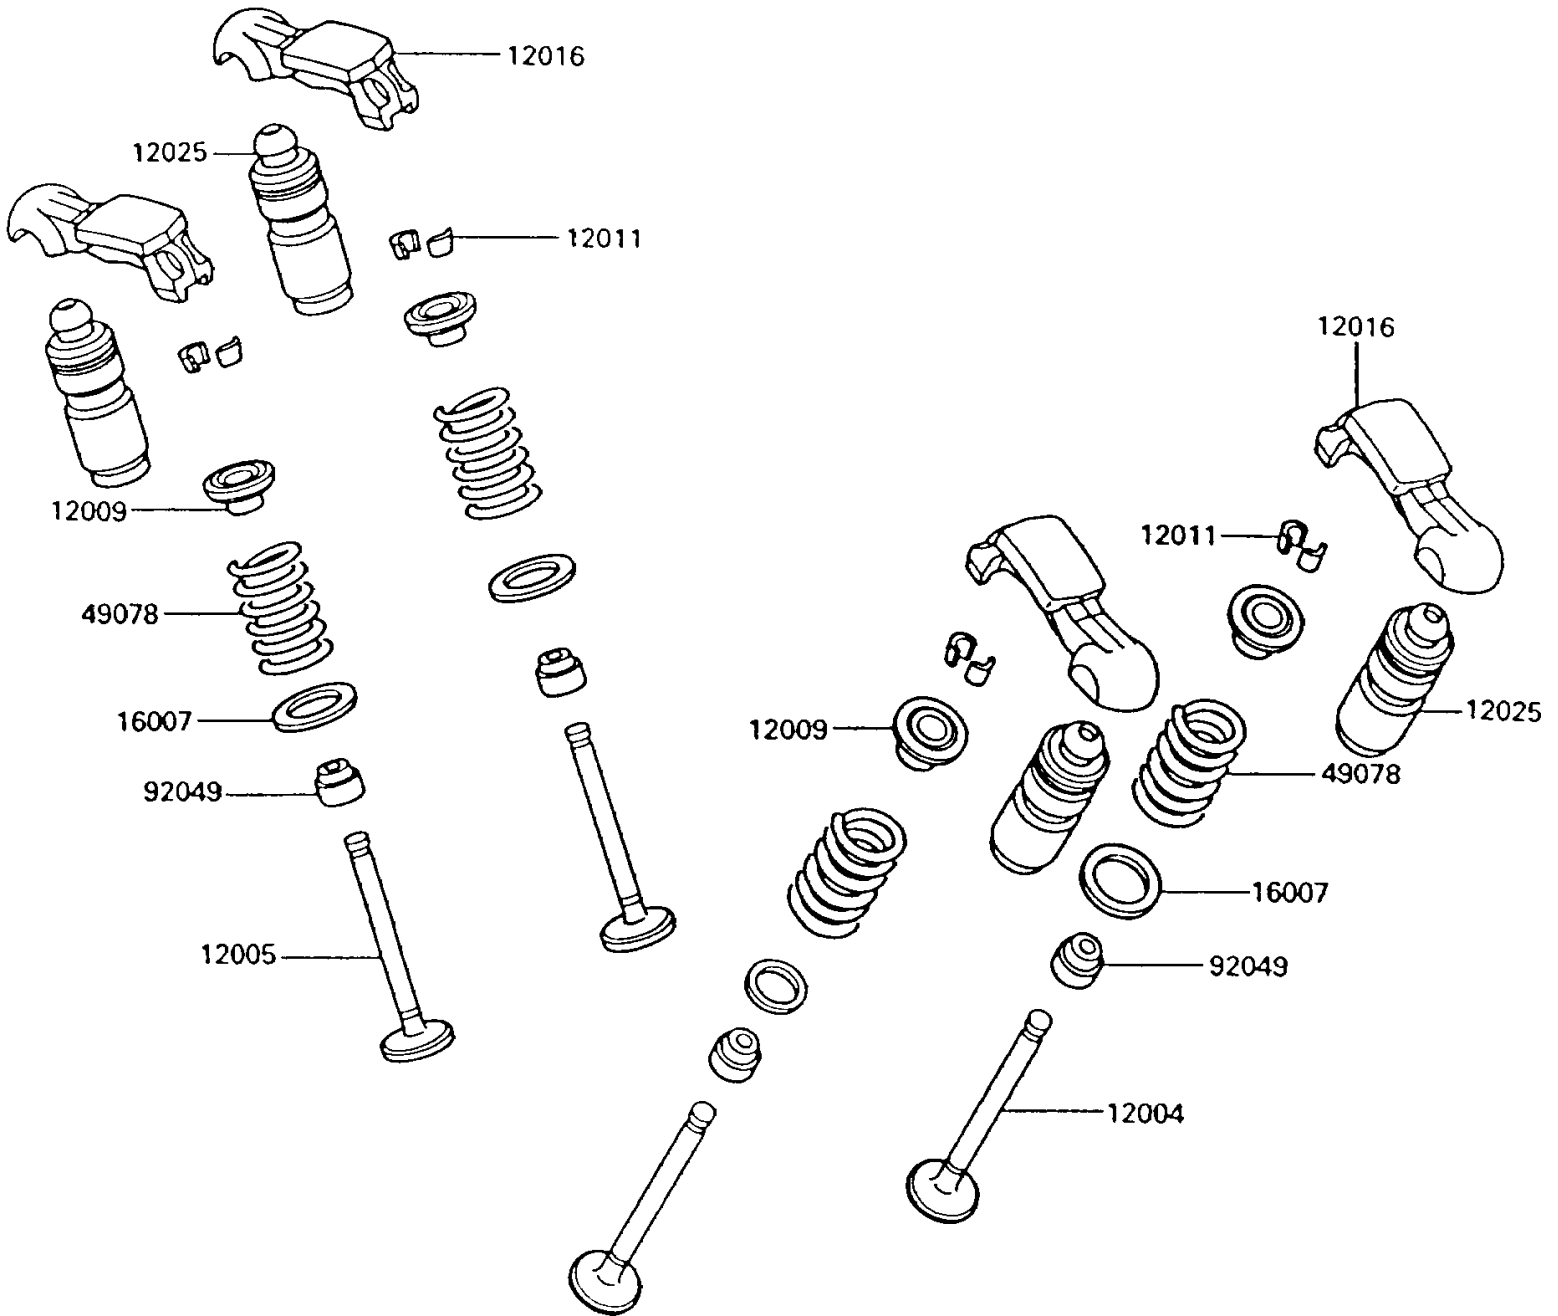

# 1994 Voyager XII PARTS DIAGRAM

Valve(s)

E1210

# 1994 Voyager XII PARTS LIST

Valve(s)

ITEM NAME	PART NUMBER	QUANTITY
VALVE-INTAKE (Ref # 12004)	12004-1065	8
VALVE-EXHAUST (Ref # 12005)	12005-1074	8
RETAINER-VALVE SPRING (Ref # 12009)	12009-1054	16
COLLET (Ref # 12011)	12011-1003	32
ARM-ROCKER (Ref # 12016)	12016-1066	16
ADJUSTER-LASH (Ref # 12025)	12025-1052	16
SEAT-SPRING,17.5X23.8X0.5 (Ref # 16007)	16007-1178	16
SPRING-ENGINE VALVE (Ref # 49078)	49078-1073	16
SEAL-OIL,RVC2-5.5X8.5X8.3 (Ref # 92049)	92049-1062	16