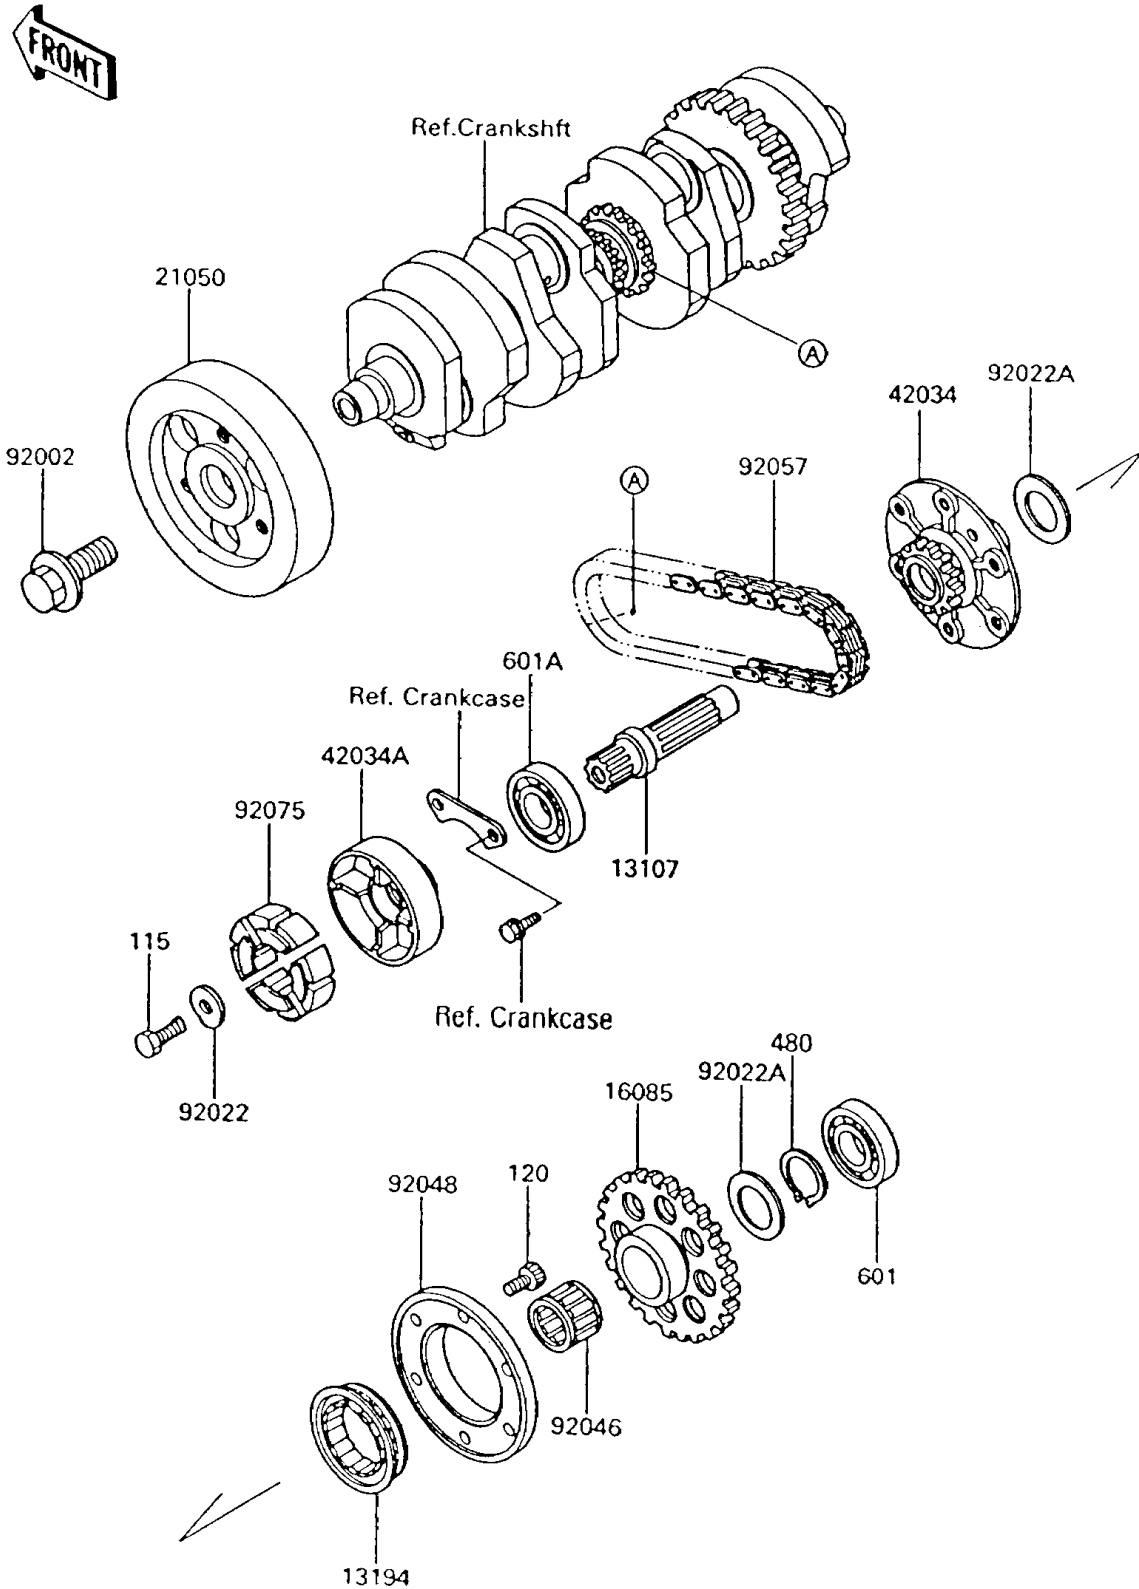

1993 Voyager XII PARTS DIAGRAM

Secondary Shaft

E1322

1993 Voyager XII PARTS LIST

Secondary Shaft

ITEM NAME	PART NUMBER	QUANTITY
BOLT-SMALL-UPSET (Ref # 115)	115G0820	1
BOLT-SOCKET,6X12 (Ref # 120)	120P0612	6
CIRCLIP-TYPE-C,25MM (Ref # 480)	480J2500	1
BEARING-BALL (Ref # 601)	601A6203Z	1
BEARING-BALL,#6204C3 (Ref # 601A)	601B6204	1
SHAFT (Ref # 13107)	13107-1192	1
CLUTCH-ONEWAY (Ref # 13194)	13194-1096	1
GEAR,ONEWAY CLUTCH (Ref # 16085)	16085-1152	1
FLYWHEEL (Ref # 21050)	21050-1117	1
COUPLING (Ref # 42034)	42034-1082	1
COUPLING (Ref # 42034A)	42034-1083	1
BOLT,14X36 (Ref # 92002)	92002-1862	1
WASHER,8X22X3 (Ref # 92022)	92022-1518	1
WASHER,25.3X32X0.5 (Ref # 92022A)	92022-225	2
BEARING-NEEDLE,K253020S (Ref # 92046)	92046-1022	1
RACE,ONEWAY CLUTCH (Ref # 92048)	92048-1065	1
CHAIN,GENERATOR (Ref # 92057)	92057-1276	1
DAMPER,COUPLING (Ref # 92075)	92075-1790	4