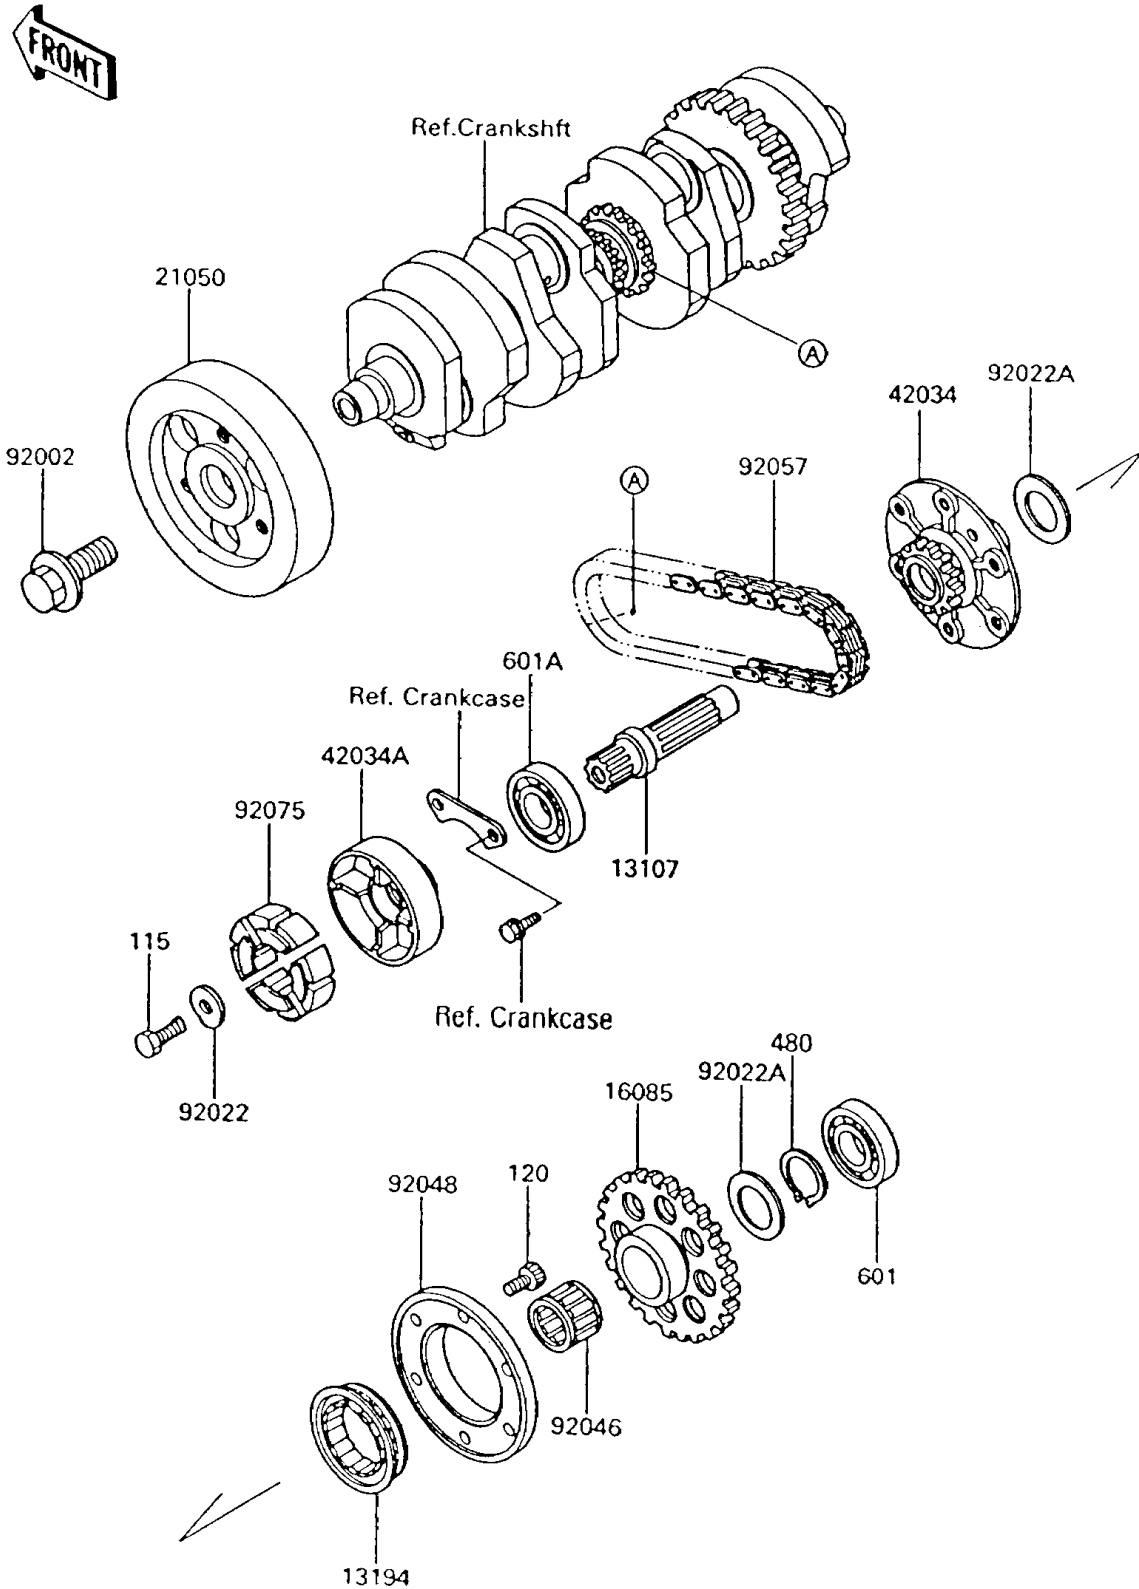

1994 Voyager XII PARTS DIAGRAM

Secondary Shaft

E1322

1994 Voyager XII PARTS LIST

Secondary Shaft

ITEM NAME	PART NUMBER	QUANTITY
BOLT-SMALL-UPSET (Ref # 115)	115G0820	1
BOLT-SOCKET,6X12 (Ref # 120)	120P0612	6
CIRCLIP-TYPE-C,25MM (Ref # 480)	480J2500	1
BEARING-BALL (Ref # 601)	601A6203Z	1
BEARING-BALL,#6204C3 (Ref # 601A)	601B6204	1
SHAFT (Ref # 13107)	13107-1192	1
CLUTCH-ONEWAY (Ref # 13194)	13194-1096	1
GEAR,ONEWAY CLUTCH (Ref # 16085)	16085-1152	1
FLYWHEEL (Ref # 21050)	21050-1117	1
COUPLING (Ref # 42034)	42034-1082	1
COUPLING (Ref # 42034A)	42034-1083	1
BOLT,14X36 (Ref # 92002)	92002-1862	1
WASHER,8X22X3 (Ref # 92022)	92022-1518	1
WASHER,25.3X32X0.5 (Ref # 92022A)	92022-225	2
BEARING-NEEDLE,K253020S (Ref # 92046)	92046-1022	1
RACE,ONEWAY CLUTCH (Ref # 92048)	92048-1065	1
CHAIN,GENERATOR (Ref # 92057)	92057-1276	1
DAMPER,COUPLING (Ref # 92075)	92075-1790	4