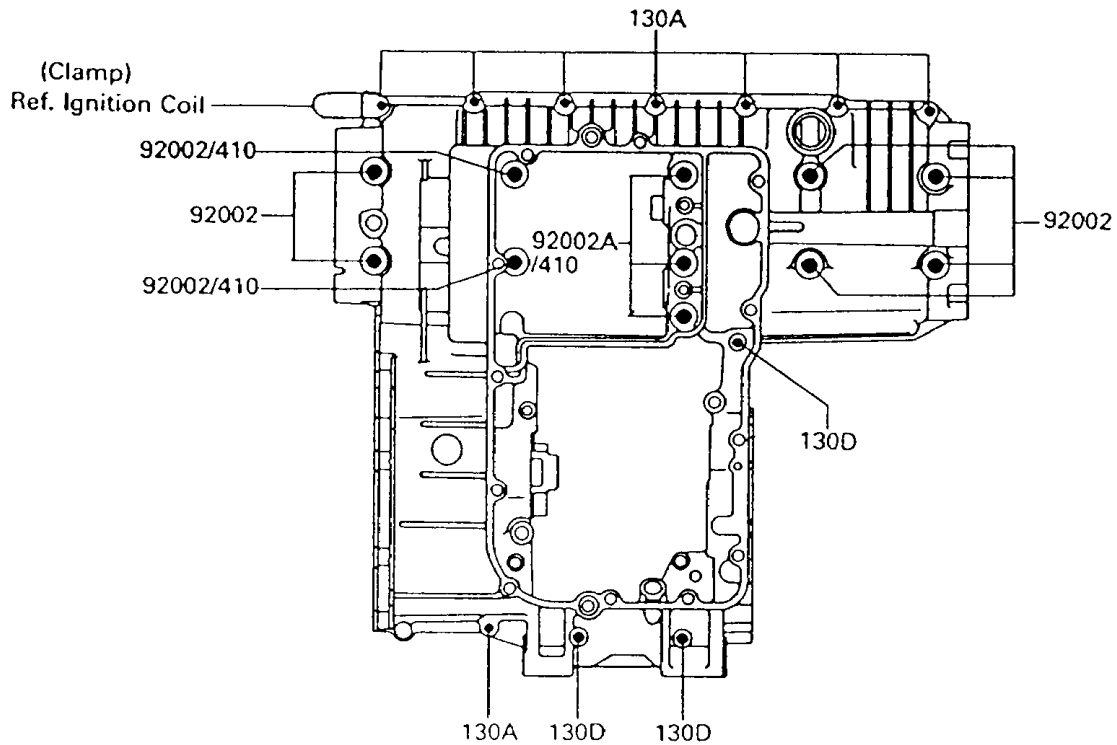

1993 Voyager XII PARTS DIAGRAM

Crankcase Bolt Pattern

E1412

Upper Case (Outside)

Lower Case (Outside)

1993 Voyager XII PARTS LIST

Crankcase Bolt Pattern

ITEM NAME	PART NUMBER	QUANTITY
BOLT-FLANGED (Ref # 130)	130Y0635	1
BOLT-FLANGED (Ref # 130A)	130Y0640	11
BOLT-FLANGED (Ref # 130B)	130Y0690	2
BOLT-FLANGED (Ref # 130C)	130Z06105	2
BOLT-FLANGED (Ref # 130D)	130Z06120	3
BOLT-FLANGED (Ref # 130E)	130Z0870	2
WASHER-PLAIN-SMALL,10MM (Ref # 410)	410B1000	5
BOLT,10X95 (Ref # 92002)	92002-1651	8
BOLT,10X145 (Ref # 92002A)	92002-1652	3