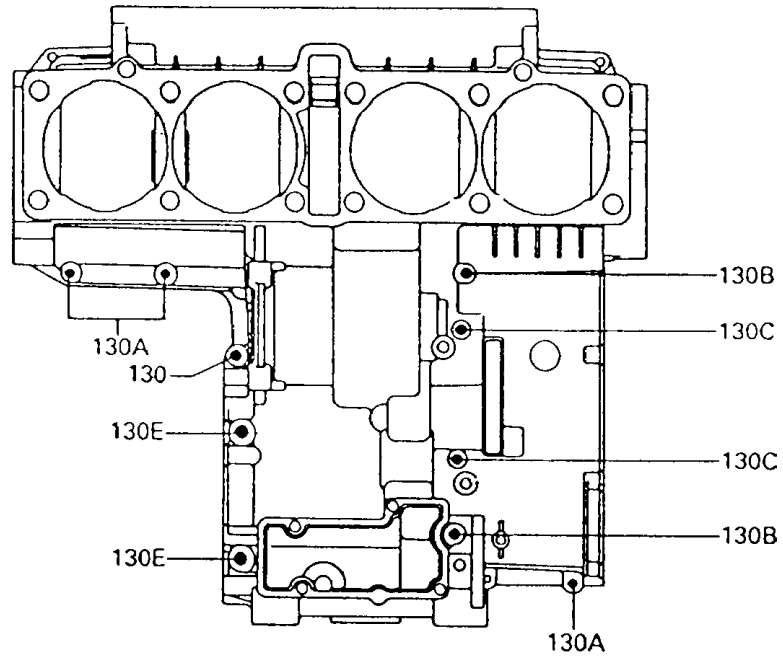

1993 Voyager XII PARTS DIAGRAM

Crankcase Bolt Pattern

E1412

Upper Case (Outside)

Lower Case (Outside)

1993 Voyager XII PARTS LIST

Crankcase Bolt Pattern

ITEM NAME	PART NUMBER	QUANTITY
BOLT-FLANGED (Ref # 130)	130Y0635	1
BOLT-FLANGED (Ref # 130A)	130Y0640	11
BOLT-FLANGED (Ref # 130B)	130Y0690	2
BOLT-FLANGED (Ref # 130C)	130Z06105	2
BOLT-FLANGED (Ref # 130D)	130Z06120	3
BOLT-FLANGED (Ref # 130E)	130Z0870	2
WASHER-PLAIN-SMALL,10MM (Ref # 410)	410B1000	5
BOLT,10X95 (Ref # 92002)	92002-1651	8
BOLT,10X145 (Ref # 92002A)	92002-1652	3