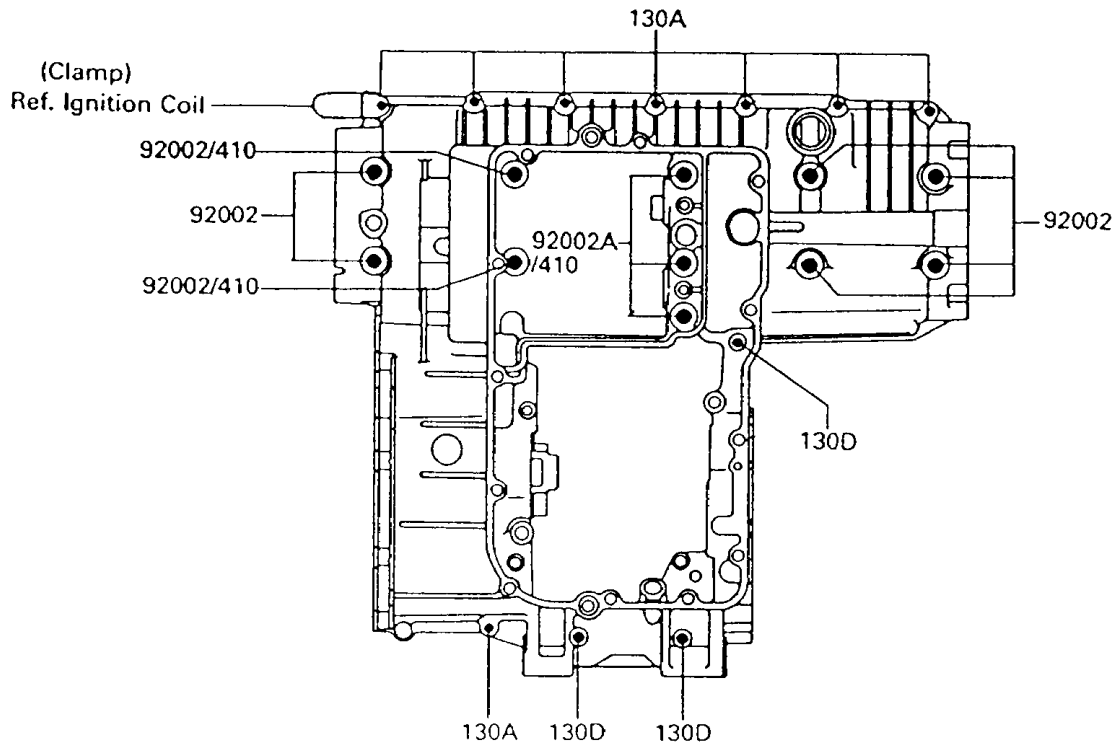

1994 Voyager XII PARTS DIAGRAM

Crankcase Bolt Pattern

E1412

Upper Case (Outside)

Lower Case (Outside)

1994 Voyager XII PARTS LIST

Crankcase Bolt Pattern

ITEM NAME	PART NUMBER	QUANTITY
BOLT-FLANGED (Ref # 130)	130Y0635	1
BOLT-FLANGED (Ref # 130A)	130Y0640	11
BOLT-FLANGED (Ref # 130B)	130Y0690	2
BOLT-FLANGED (Ref # 130C)	130Z06105	2
BOLT-FLANGED (Ref # 130D)	130Z06120	3
BOLT-FLANGED (Ref # 130E)	130Z0870	2
WASHER-PLAIN-SMALL,10MM (Ref # 410)	410B1000	5
BOLT,10X95 (Ref # 92002)	92002-1651	8
BOLT,10X145 (Ref # 92002A)	92002-1652	3