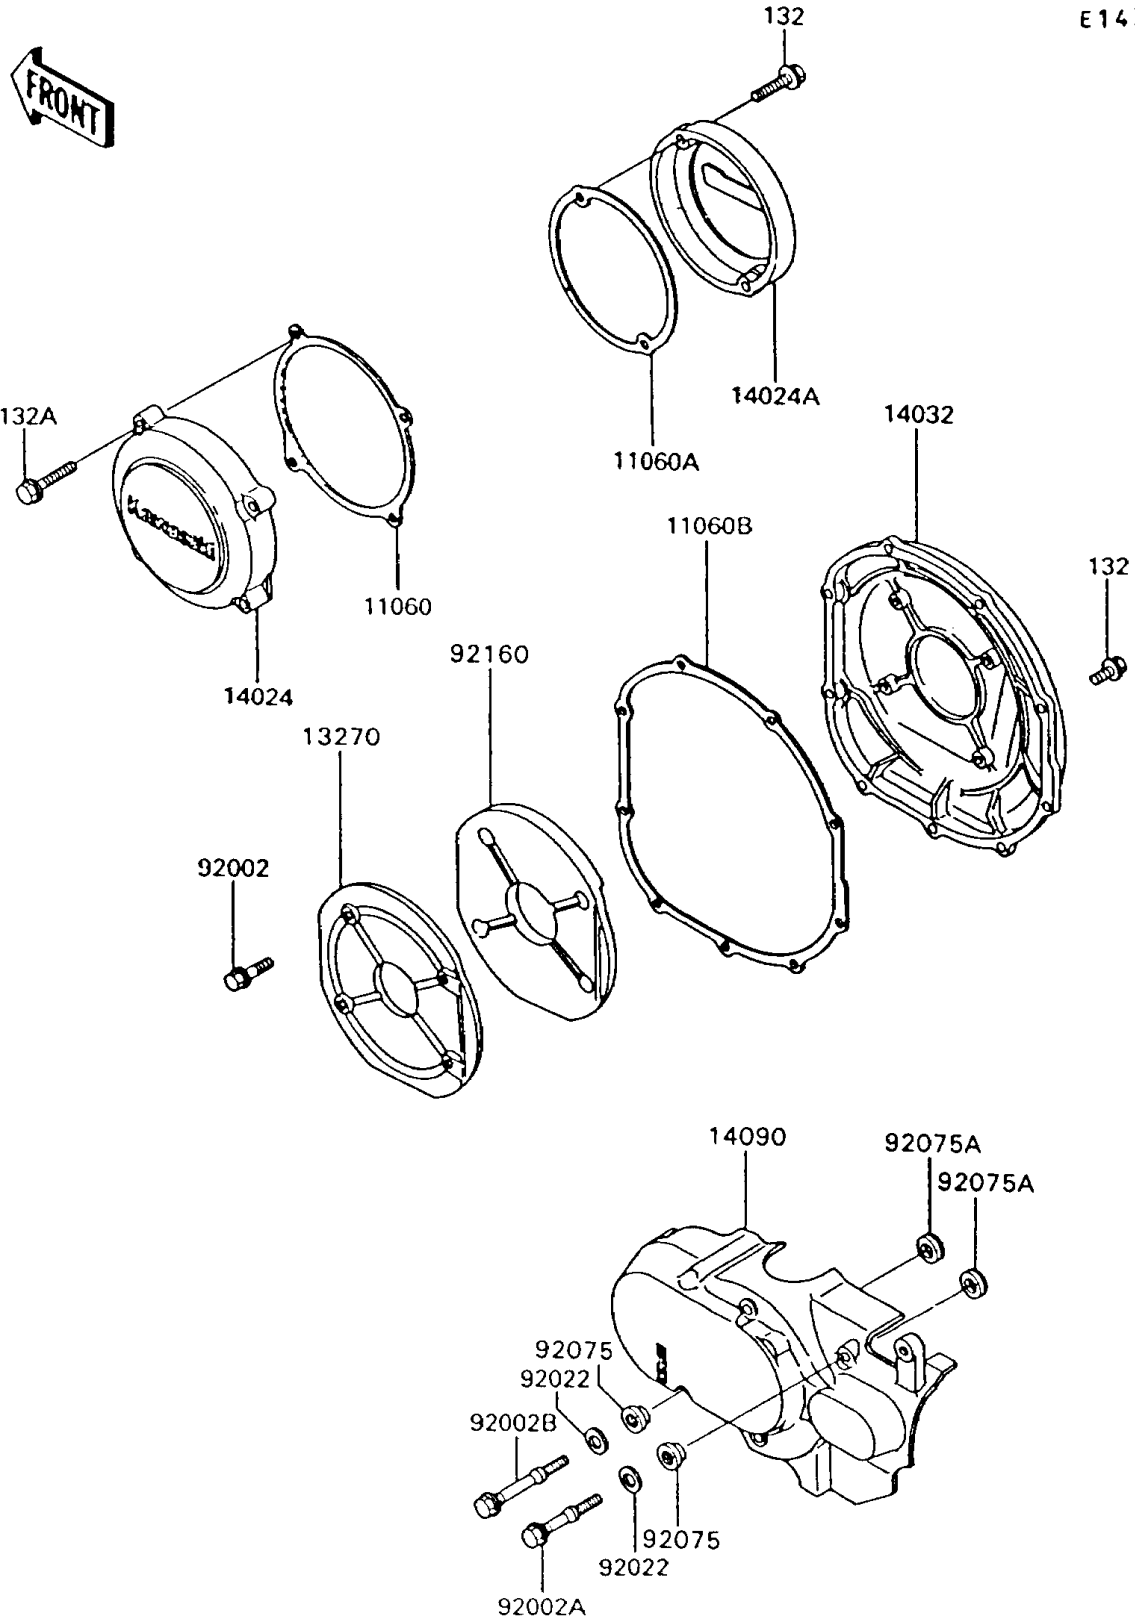

1993 Voyager XII PARTS DIAGRAM

Engine Cover(s)

E1431

1993 Voyager XII PARTS LIST

Engine Cover(s)

ITEM NAME	PART NUMBER	QUANTITY
BOLT-FLANGED-SMALL (Ref # 132)	132E0625	11
BOLT-FLANGED-SMALL (Ref # 132A)	132E0630	4
GASKET,COVER,LH (Ref # 11060)	11060-1097	1
GASKET,PULSING COIL COVER (Ref # 11060A)	11060-1098	1
GASKET,CLUTCH COVER (Ref # 11060B)	11060-1099	1
PLATE,SOUND ARRESTER (Ref # 13270)	13270-1081	1
COVER,LH (Ref # 14024)	14024-1153	1
COVER,PULSING COIL (Ref # 14024A)	14024-1154	1
COVER-CLUTCH (Ref # 14032)	14032-1374	1
COVER,FRONT BEVEL (Ref # 14090)	14090-1417	1
BOLT,6X10 (Ref # 92002)	92002-1449	4
BOLT (Ref # 92002A)	92002-1814	3
BOLT (Ref # 92002B)	92002-1815	1
WASHER (Ref # 92022)	92022-1823	4
DAMPER (Ref # 92075)	92075-1855	4
DAMPER (Ref # 92075A)	92075-1856	4
DAMPER,SOUND ARRESTER (Ref # 92160)	92160-1443	1