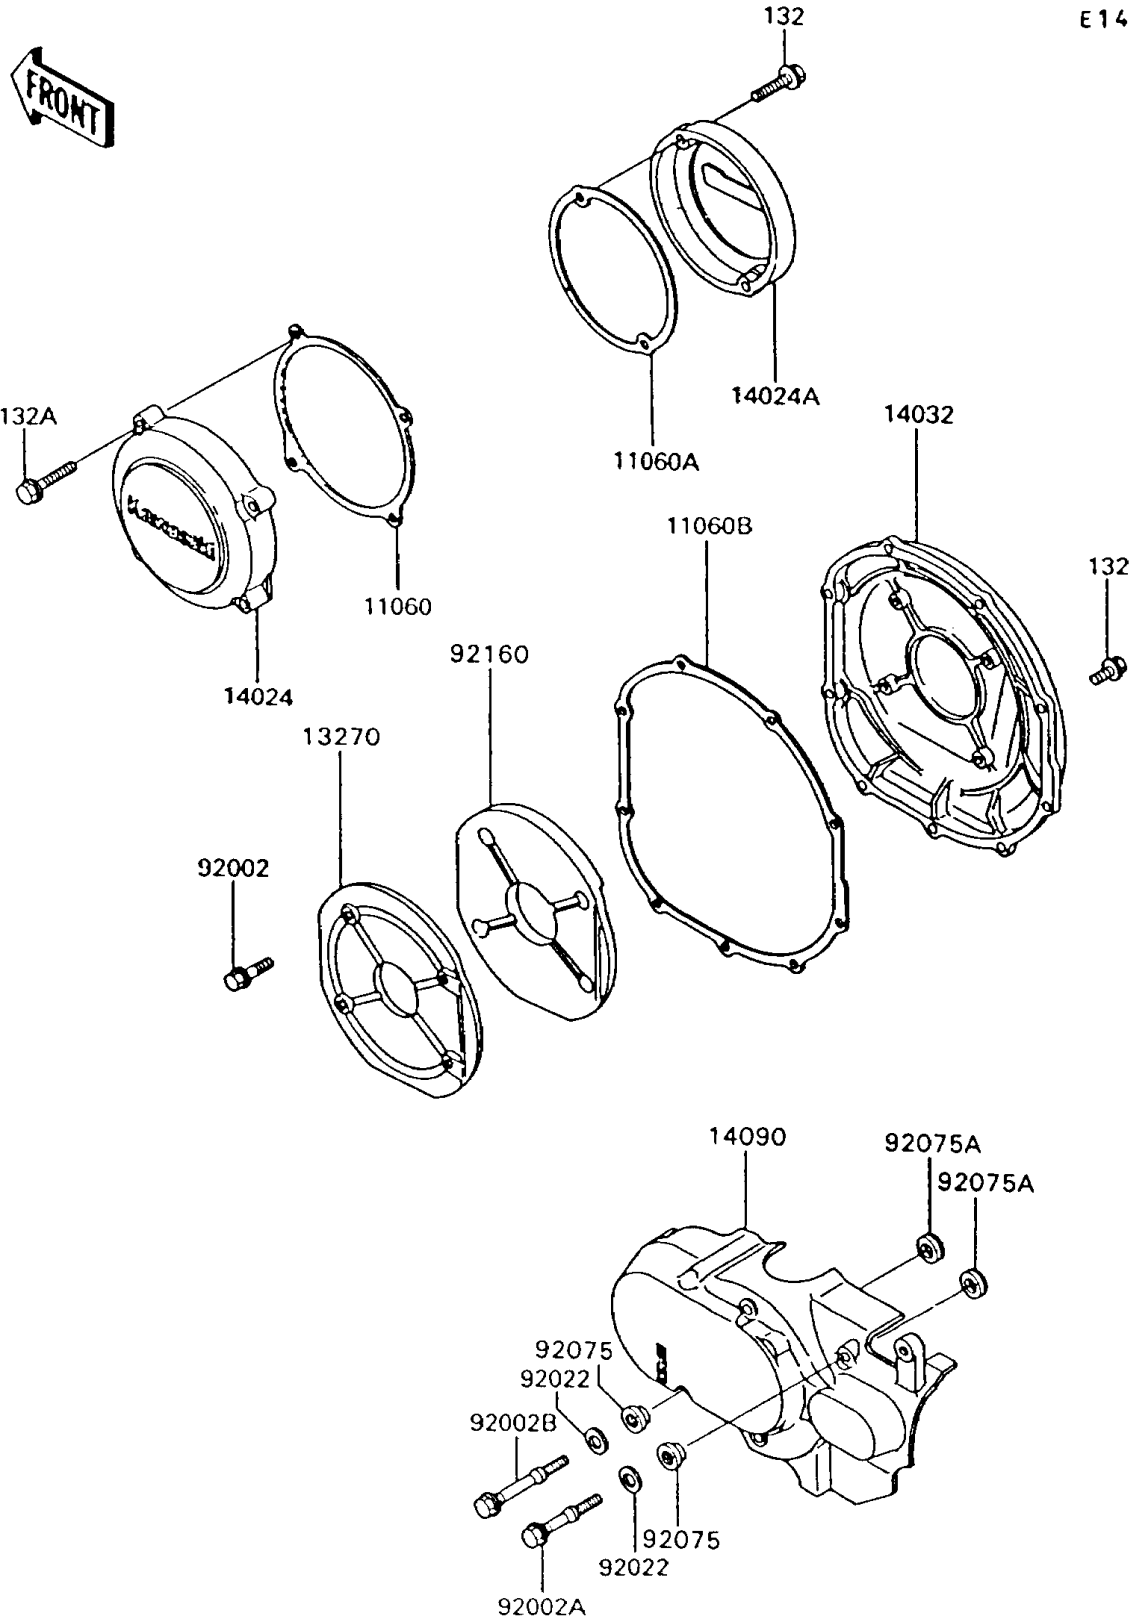

1994 Voyager XII PARTS DIAGRAM

Engine Cover(s)

E1431

1994 Voyager XII PARTS LIST

Engine Cover(s)

ITEM NAME	PART NUMBER	QUANTITY
BOLT-FLANGED-SMALL (Ref # 132)	132E0625	11
BOLT-FLANGED-SMALL (Ref # 132A)	132E0630	4
GASKET,COVER,LH (Ref # 11060)	11060-1097	1
GASKET,PULSING COIL COVER (Ref # 11060A)	11060-1098	1
GASKET,CLUTCH COVER (Ref # 11060B)	11060-1099	1
PLATE,SOUND ARRESTER (Ref # 13270)	13270-1081	1
COVER,LH (Ref # 14024)	14024-1153	1
COVER,PULSING COIL (Ref # 14024A)	14024-1154	1
COVER-CLUTCH (Ref # 14032)	14032-1374	1
COVER,FRONT BEVEL (Ref # 14090)	14090-1417	1
BOLT,6X10 (Ref # 92002)	92002-1449	4
BOLT (Ref # 92002A)	92002-1814	3
BOLT (Ref # 92002B)	92002-1815	1
WASHER (Ref # 92022)	92022-1823	4
DAMPER (Ref # 92075)	92075-1855	4
DAMPER (Ref # 92075A)	92075-1856	4
DAMPER,SOUND ARRESTER (Ref # 92160)	92160-1443	1