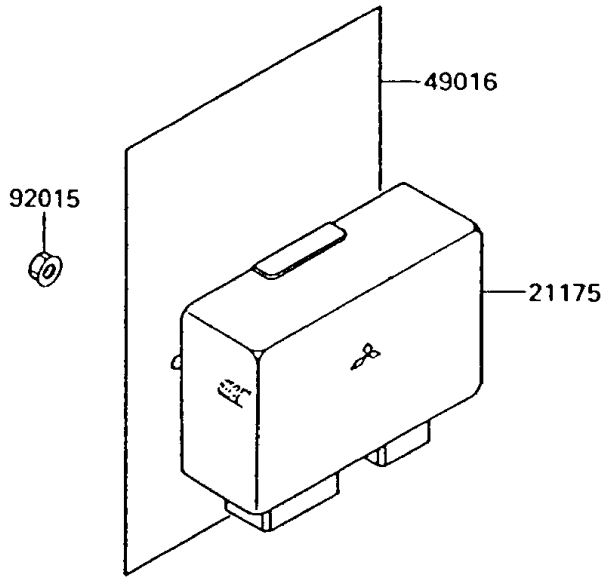

# 1992 Voyager XII PARTS DIAGRAM

Cruise Control

E1509

## Cruise Control

ITEM NAME	PART NUMBER	QUANTITY
BOLT-FLANGED,6X20 (Ref # 130)	130G0620	2
ACTUATOR (Ref # 16172)	16172-1051	1
CONTROL UNIT-ELECTRONIC (Ref # 21175)	21175-1056	1
COVER-SEAL,CRUISE CANCEL (Ref # 49016)	49016-1132	1
NUT,FLANGED,5MM (Ref # 92015)	92015-1259	3
WASHER,6.5X20X1.6 (Ref # 92022)	92022-125	2