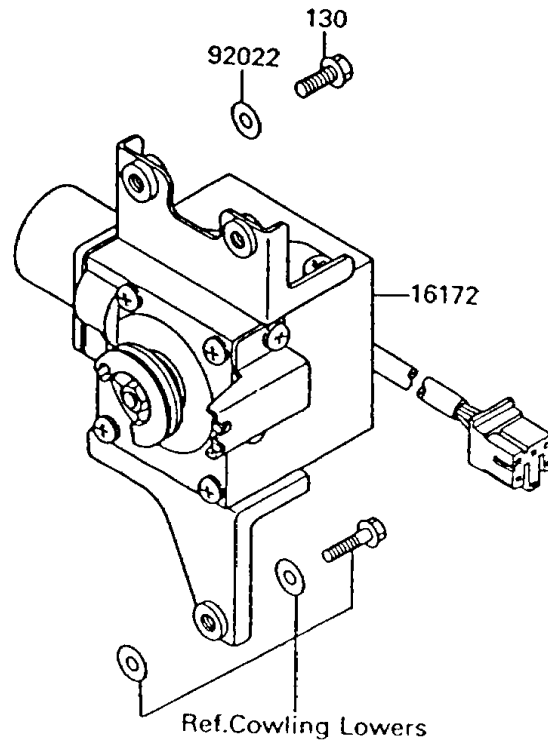

# 1992 Voyager XII PARTS DIAGRAM

Cruise Control

E1509

# 1992 Voyager XII PARTS LIST

## Cruise Control

ITEM NAME	PART NUMBER	QUANTITY
BOLT-FLANGED,6X20 (Ref # 130)	130G0620	2
ACTUATOR (Ref # 16172)	16172-1051	1
CONTROL UNIT-ELECTRONIC (Ref # 21175)	21175-1056	1
COVER-SEAL,CRUISE CANCEL (Ref # 49016)	49016-1132	1
NUT,FLANGED,5MM (Ref # 92015)	92015-1259	3
WASHER,6.5X20X1.6 (Ref # 92022)	92022-125	2