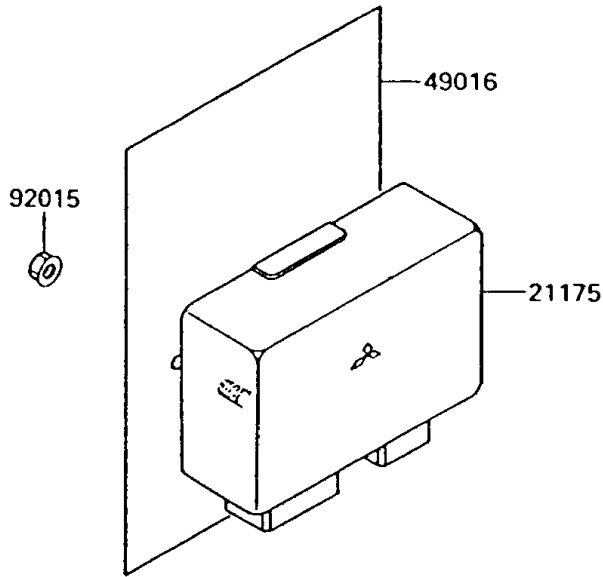

1993 Voyager XII PARTS DIAGRAM

Cruise Control

E1509

1993 Voyager XII PARTS LIST

Cruise Control

ITEM NAME	PART NUMBER	QUANTITY
BOLT-FLANGED,6X20 (Ref # 130)	130G0620	2
ACTUATOR (Ref # 16172)	16172-1051	1
CONTROL UNIT-ELECTRONIC (Ref # 21175)	21175-1056	1
COVER-SEAL,CRUISE CANCEL (Ref # 49016)	49016-1132	1
NUT,FLANGED,5MM (Ref # 92015)	92015-1259	3
WASHER,6.5X20X1.6 (Ref # 92022)	92022-125	2