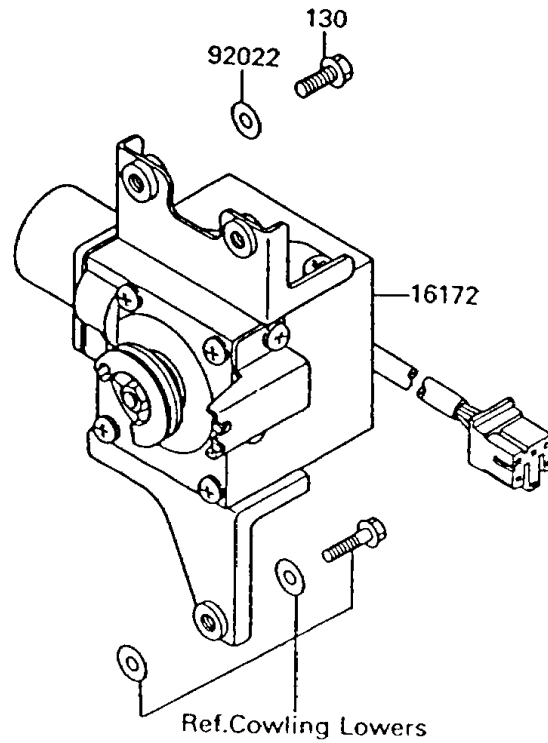

1993 Voyager XII PARTS DIAGRAM

Cruise Control

E1509

1993 Voyager XII PARTS LIST

Cruise Control

ITEM NAME	PART NUMBER	QUANTITY
BOLT-FLANGED,6X20 (Ref # 130)	130G0620	2
ACTUATOR (Ref # 16172)	16172-1051	1
CONTROL UNIT-ELECTRONIC (Ref # 21175)	21175-1056	1
COVER-SEAL,CRUISE CANCEL (Ref # 49016)	49016-1132	1
NUT,FLANGED,5MM (Ref # 92015)	92015-1259	3
WASHER,6.5X20X1.6 (Ref # 92022)	92022-125	2