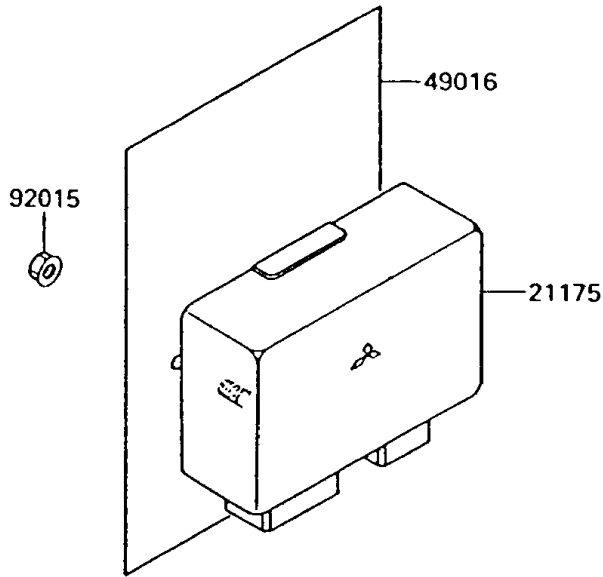

1994 Voyager XII PARTS DIAGRAM

Cruise Control

E1509

1994 Voyager XII PARTS LIST

Cruise Control

ITEM NAME	PART NUMBER	QUANTITY
BOLT-FLANGED,6X20 (Ref # 130)	130G0620	2
ACTUATOR (Ref # 16172)	16172-1051	1
CONTROL UNIT-ELECTRONIC (Ref # 21175)	21175-1056	1
COVER-SEAL,CRUISE CANCEL (Ref # 49016)	49016-1132	1
NUT,FLANGED,5MM (Ref # 92015)	92015-1259	3
WASHER,6.5X20X1.6 (Ref # 92022)	92022-125	2