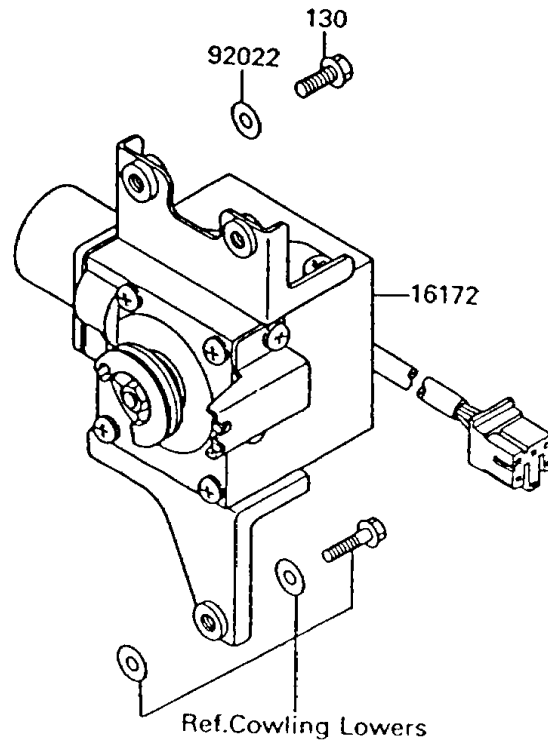

1994 Voyager XII PARTS DIAGRAM

Cruise Control

E1509

1994 Voyager XII PARTS LIST

Cruise Control

ITEM NAME	PART NUMBER	QUANTITY
BOLT-FLANGED,6X20 (Ref # 130)	130G0620	2
ACTUATOR (Ref # 16172)	16172-1051	1
CONTROL UNIT-ELECTRONIC (Ref # 21175)	21175-1056	1
COVER-SEAL,CRUISE CANCEL (Ref # 49016)	49016-1132	1
NUT,FLANGED,5MM (Ref # 92015)	92015-1259	3
WASHER,6.5X20X1.6 (Ref # 92022)	92022-125	2