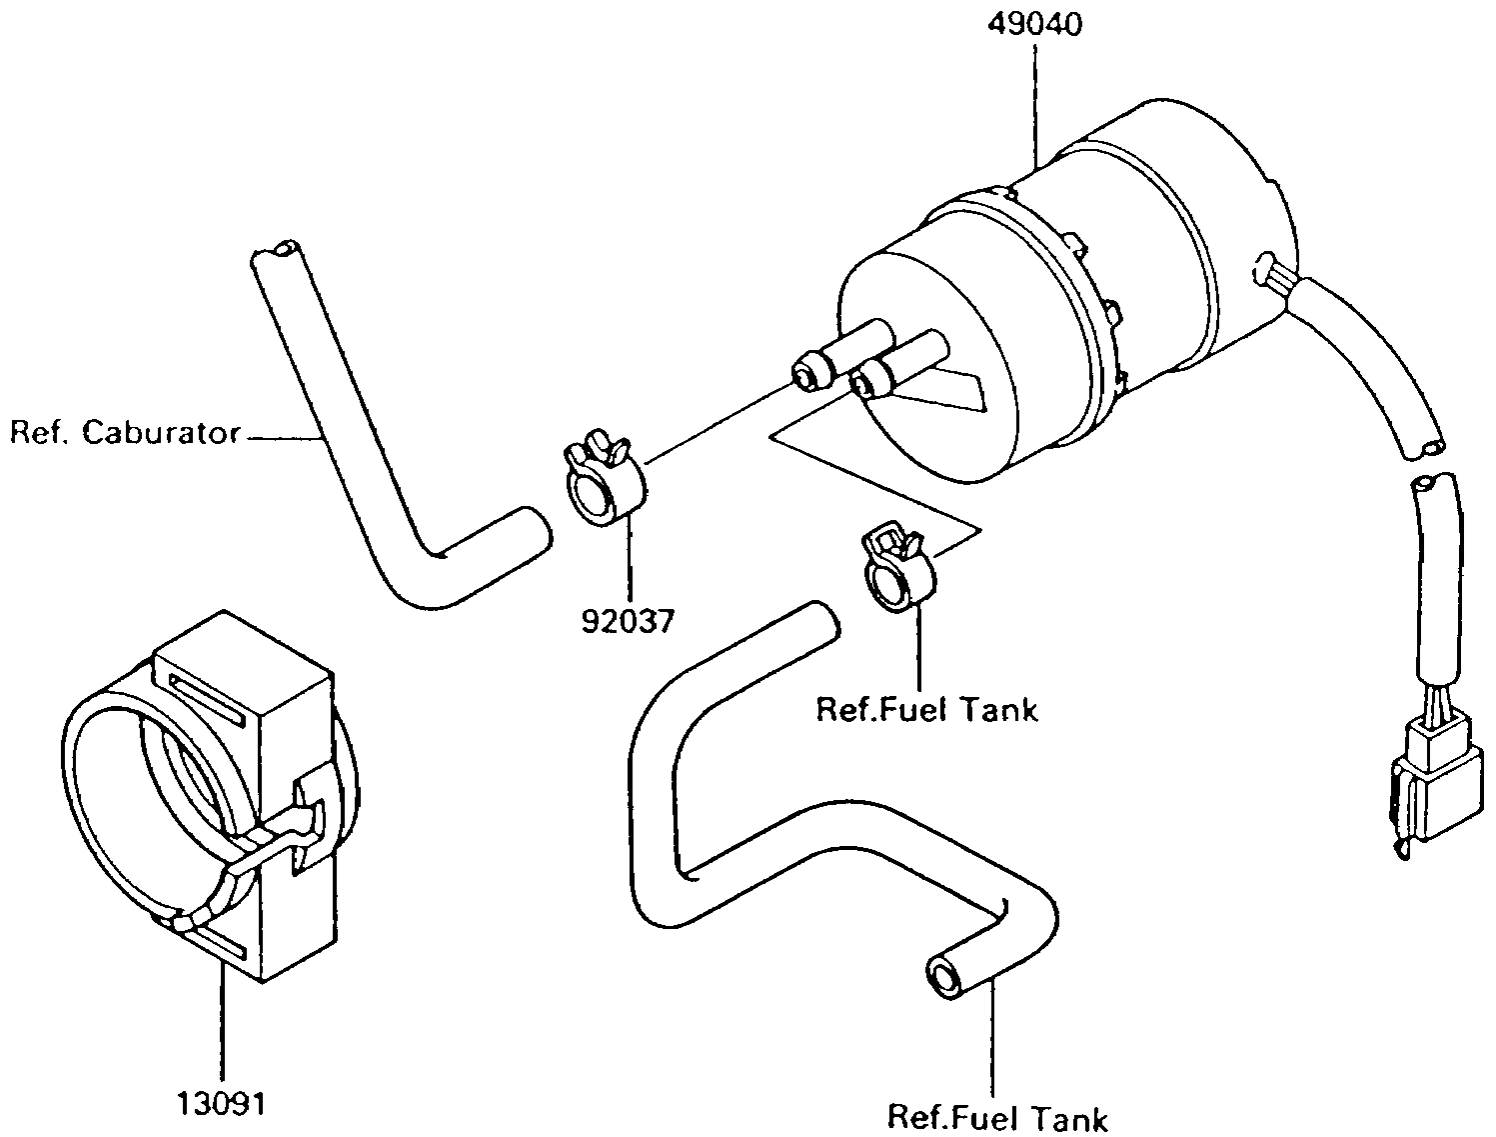

1992 Voyager XII PARTS DIAGRAM

Fuel Pump

E1520

1992 Voyager XII PARTS LIST

Fuel Pump

| ITEM NAME | PART NUMBER | QUANTITY |
|--------------------------|-------------|----------|
| HOLDER (Ref # 13091) | 13091-1512 | 1 |
| PUMP-FUEL (Ref # 49040) | 49040-1063 | 1 |
| CLAMP,TUBE (Ref # 92037) | 92037-1505 | 1 |