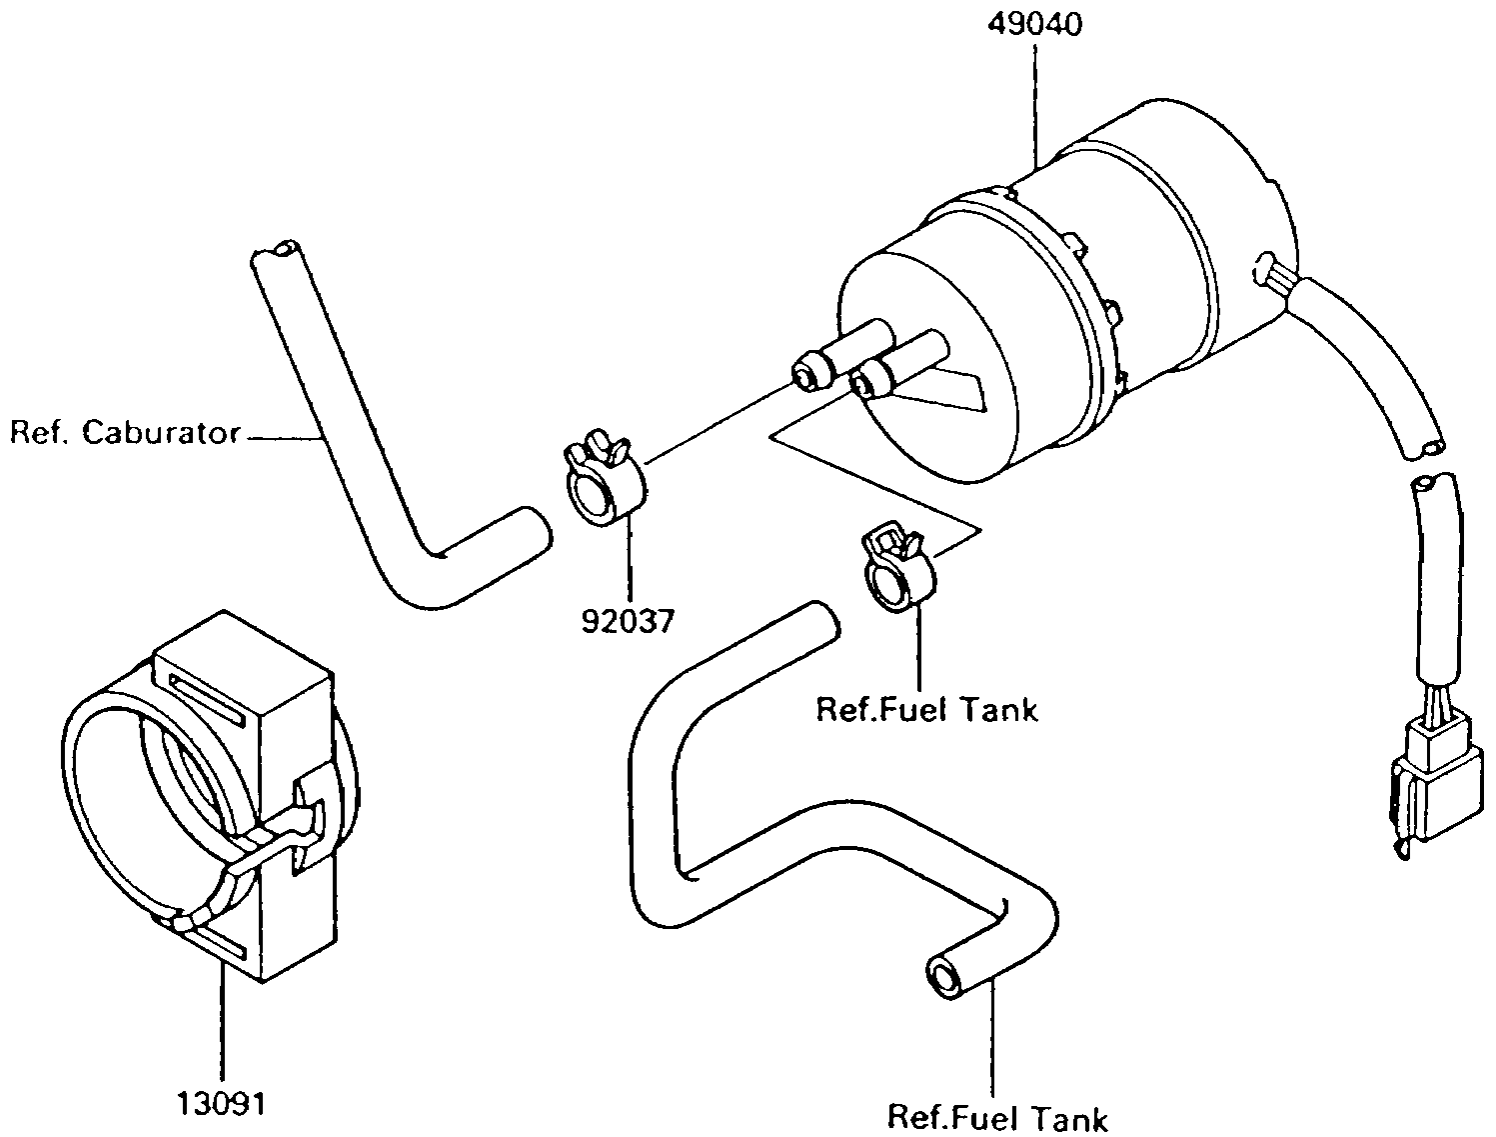

# 1993 Voyager XII PARTS DIAGRAM

Fuel Pump

E1520

# 1993 Voyager XII PARTS LIST

## Fuel Pump

ITEM NAME	PART NUMBER	QUANTITY
HOLDER (Ref # 13091)	13091-1512	1
PUMP-FUEL (Ref # 49040)	49040-1063	1
CLAMP,TUBE (Ref # 92037)	92037-1505	1