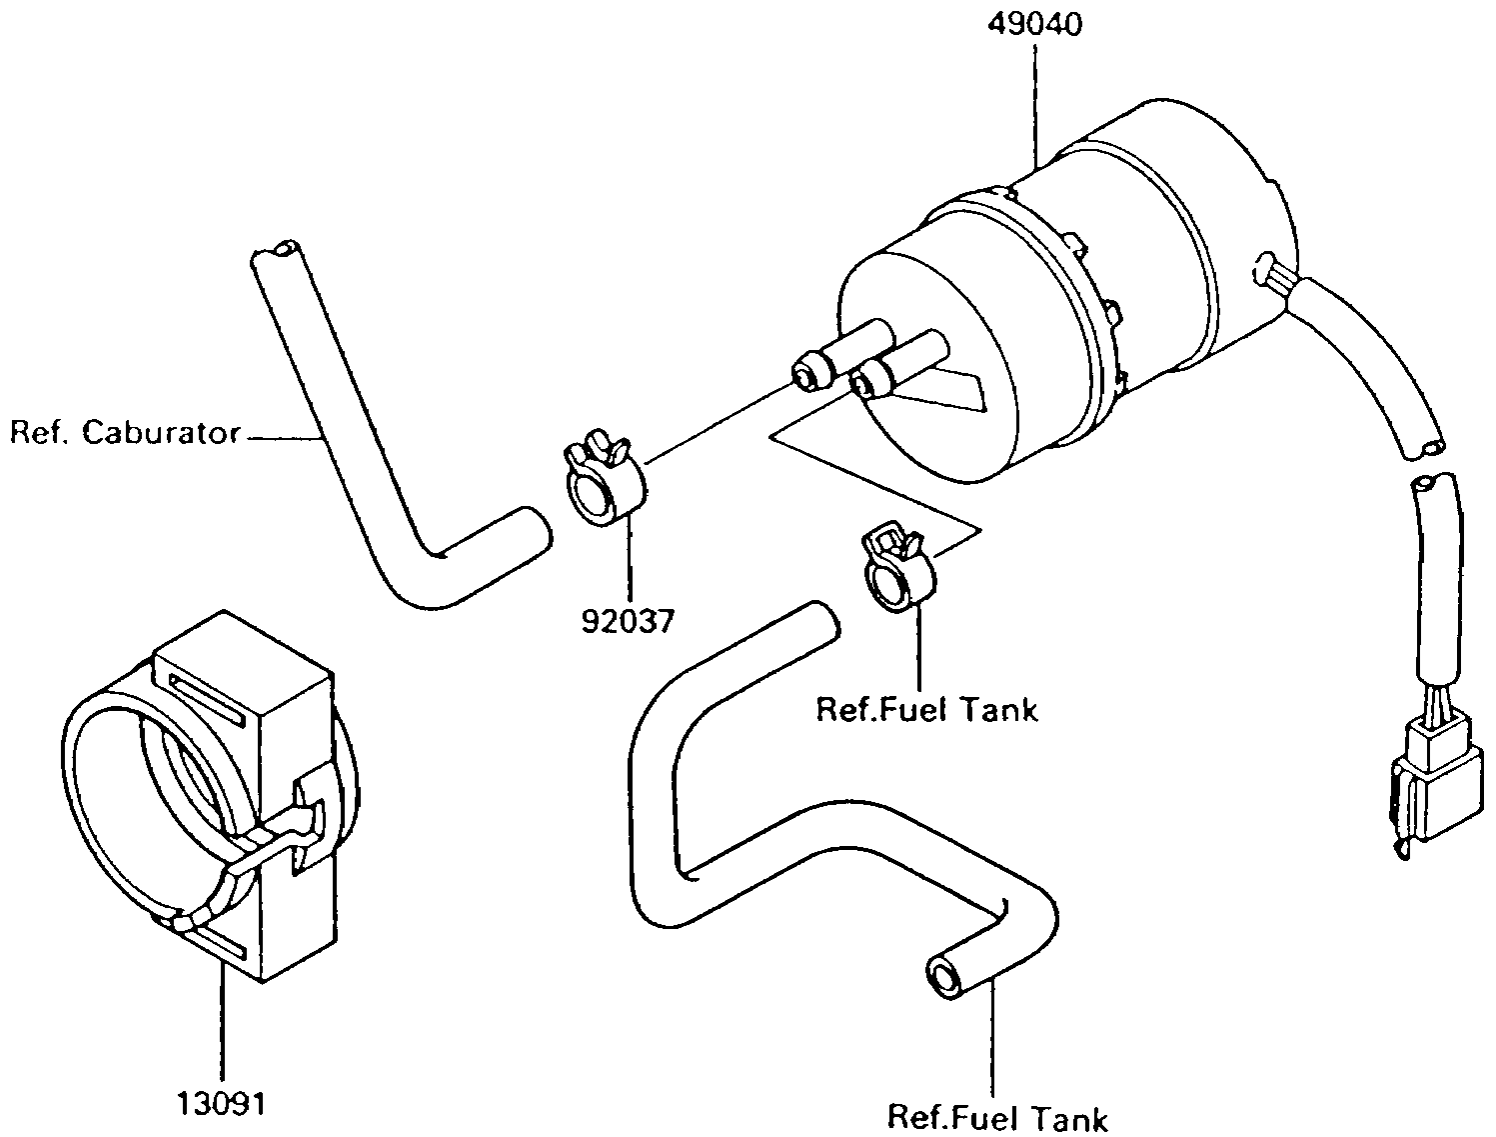

1994 Voyager XII PARTS DIAGRAM

Fuel Pump

E1520

1994 Voyager XII PARTS LIST

Fuel Pump

ITEM NAME	PART NUMBER	QUANTITY
HOLDER (Ref # 13091)	13091-1512	1
PUMP-FUEL (Ref # 49040)	49040-1063	1
CLAMP,TUBE (Ref # 92037)	92037-1505	1