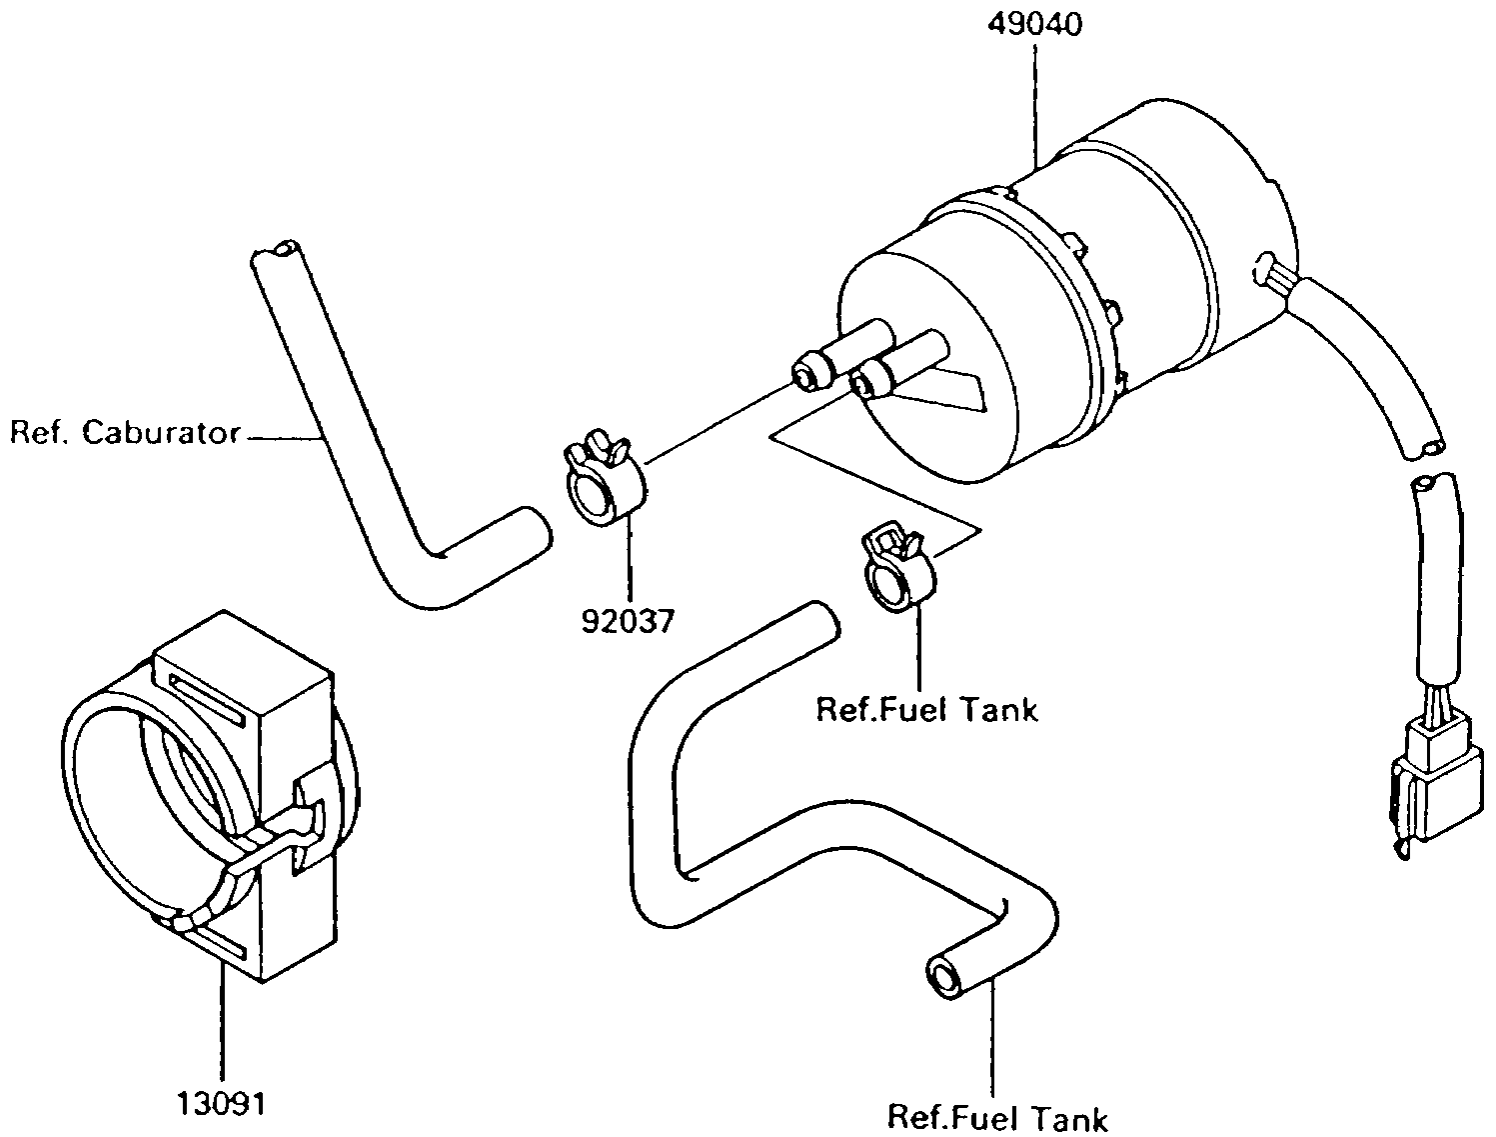

# 1995 Voyager XII PARTS DIAGRAM

Fuel Pump

E1520

# 1995 Voyager XII PARTS LIST

## Fuel Pump

ITEM NAME	PART NUMBER	QUANTITY
HOLDER (Ref # 13091)	13091-1512	1
PUMP-FUEL (Ref # 49040)	49040-1063	1
CLAMP,TUBE (Ref # 92037)	92037-1505	1