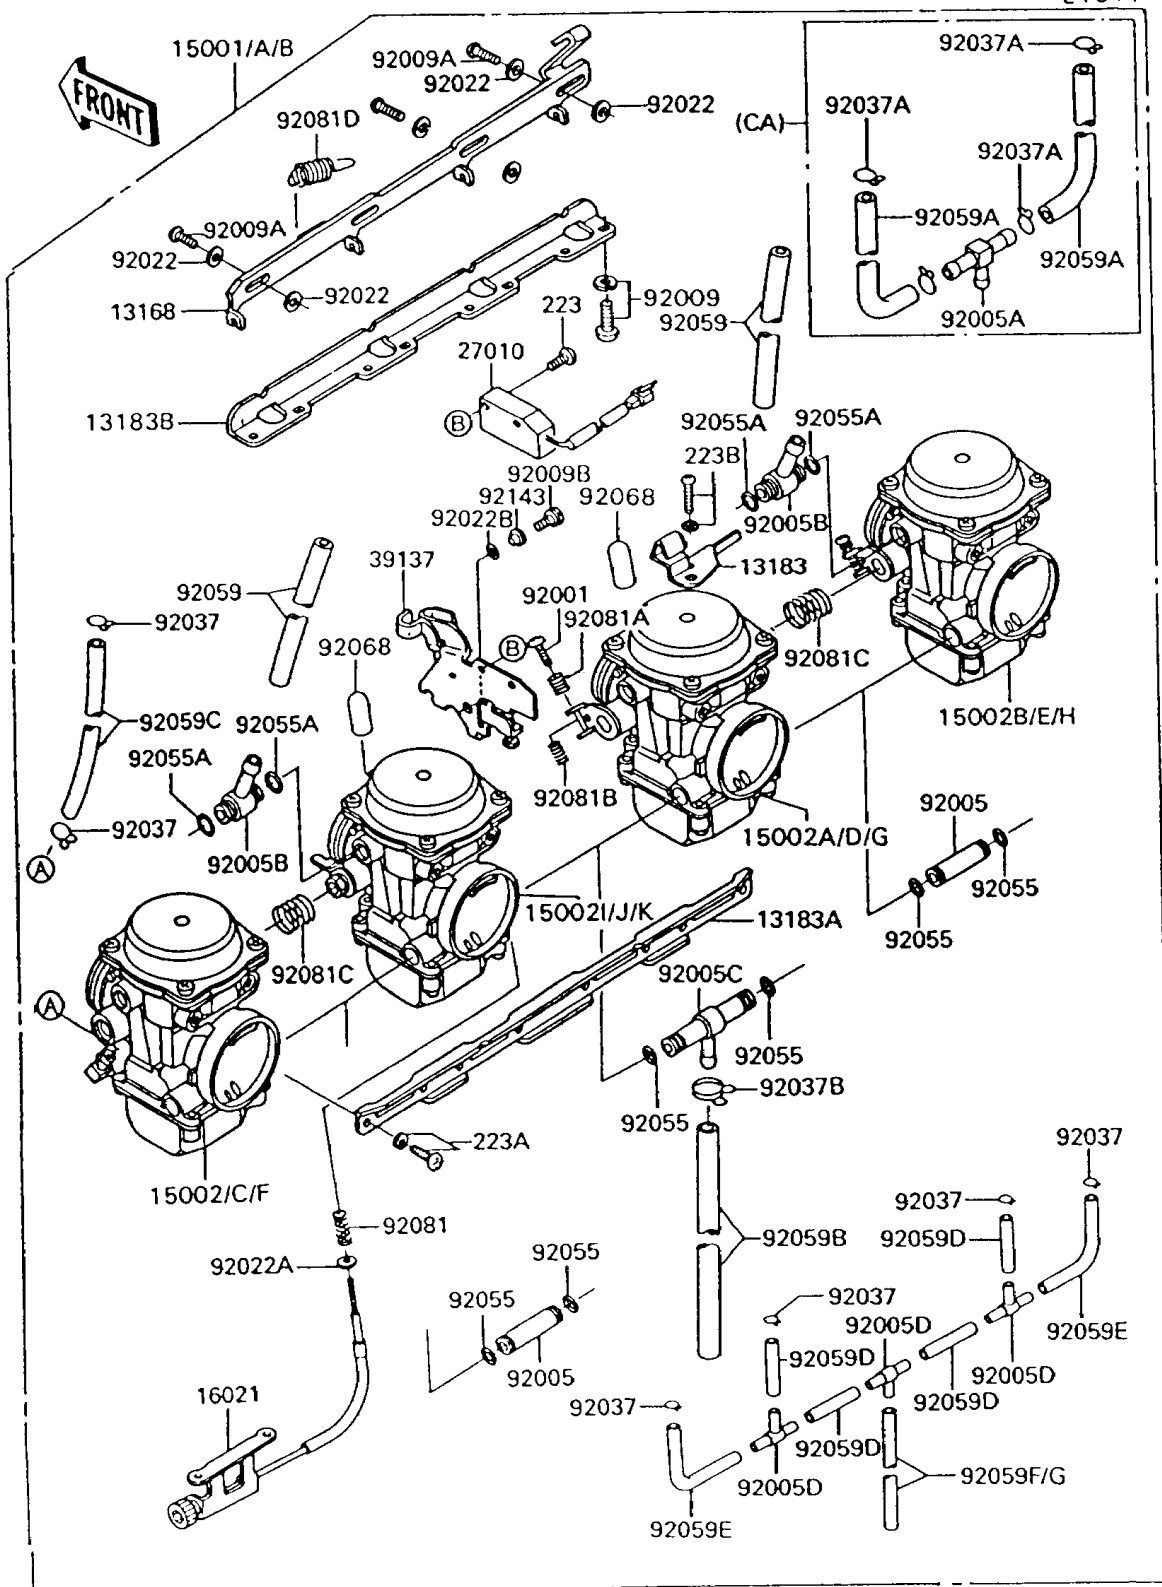

1994 Voyager XII PARTS DIAGRAM

Carburetor

E1611

1994 Voyager XII PARTS LIST

Carburetor

ITEM NAME	PART NUMBER	QUANTITY
LEVER,STARTER (Ref # 13168)	13168-1337	1
PLATE,STARTER CABLE (Ref # 13183)	13183-1033	1
PLATE,CARBURTOR STAY,UPP (Ref # 13183A)	13183-1049	1
PLATE,CARBURETOR STAY,LWR,6MM (Ref # 13183B)	13183-1050	1
SCREW-THROTTLE STOP (Ref # 16021)	16021-1101	1
SWITCH,CRUISE CANCEL (Ref # 27010)	27010-1237	1
STAY-COMP (Ref # 39137)	39137-1058	1
BOLT,THROTTLE ADJUST (Ref # 92001)	92001-1998	3
FITTING,FUEL,I-TYPE (Ref # 92005)	92005-1109	2
FITTING,T-TYPE (Ref # 92005B)	92005-1125	2
SCREW-PAN-WS-CROS (Ref # 223)	223C0416	2
SCREW-PAN-WS-CROS (Ref # 223A)	223C0510	8
SCREW-PAN-WS-CROS (Ref # 223B)	223D0410	1
FITTING,T-TYPE (Ref # 92005C)	92005-1148	1
FITTING,T-TYPE (Ref # 92005D)	92005-1151	3
SCREW,6X16 (Ref # 92009)	92009-1129	8
SCREW (Ref # 92009A)	92009-1262	3
SCREW (Ref # 92009B)	92009-1483	1
WASHER,6.1X11X0.8,POLYACETAL (Ref # 92022)	92022-1199	6
WASHER,PLAIN,STOP SPRING (Ref # 92022A)	92022-1480	1
WASHER (Ref # 92022B)	92022-1902	1
CLAMP,TUBE (Ref # 92037)	92037-1142	6
CLAMP,FUEL TUBE (Ref # 92037B)	92037-1826	1
RING-O (Ref # 92055)	92055-1004	6
RING-O,FUEL FITTING (Ref # 92055A)	92055-1223	4
TUBE,5.3X10.5X210 (Ref # 92059B)	92059-1740	1
TUBE,3X7X420 (Ref # 92059C)	92059-1741	1
TUBE,3.5X6.5X40 (Ref # 92059D)	92059-1746	4
TUBE,3.5X6.5X90 (Ref # 92059E)	92059-1747	2