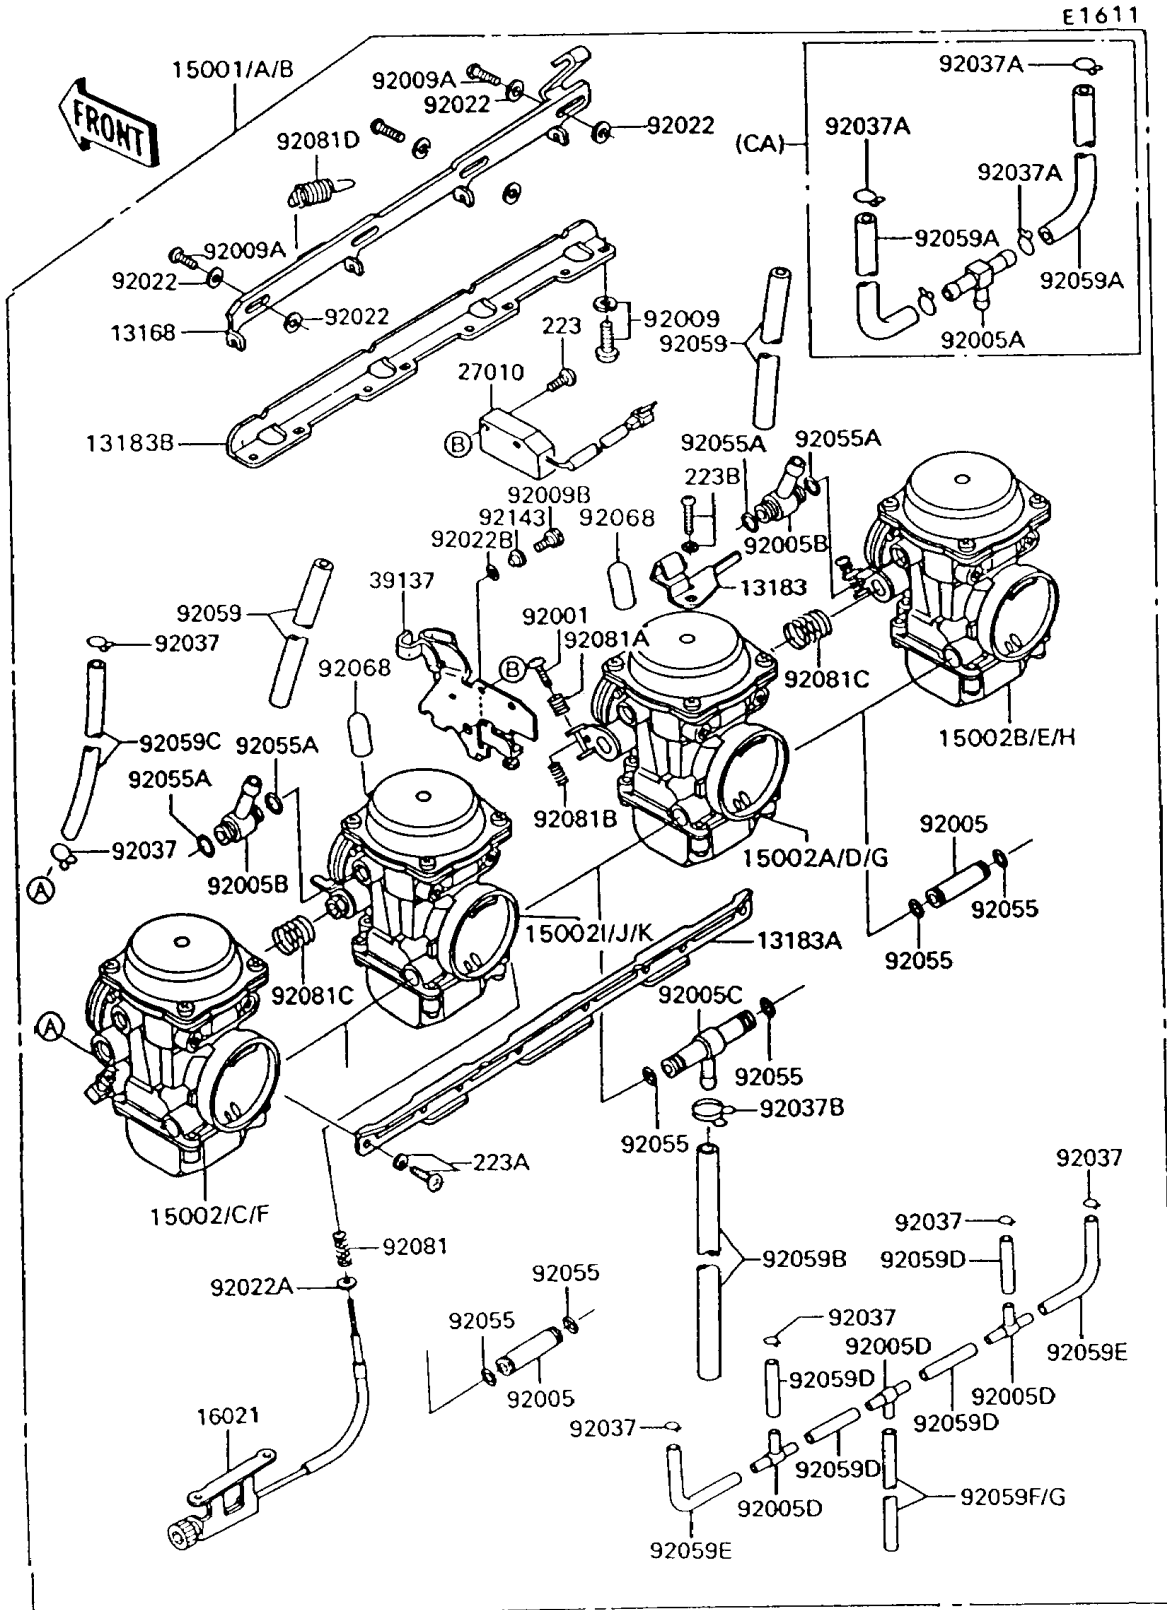

1994 Voyager XII PARTS DIAGRAM

Carburetor

1994 Voyager XII PARTS LIST

Carburetor

ITEM NAME	PART NUMBER	QUANTITY
LEVER,STARTER (Ref # 13168)	13168-1337	1
PLATE,STARTER CABLE (Ref # 13183)	13183-1033	1
PLATE,CARBURTOR STAY,UPP (Ref # 13183A)	13183-1049	1
PLATE,CARBURETOR STAY,LWR,6MM (Ref # 13183B)	13183-1050	1
SCREW-THROTTLE STOP (Ref # 16021)	16021-1101	1
SWITCH,CRUISE CANCEL (Ref # 27010)	27010-1237	1
STAY-COMP (Ref # 39137)	39137-1058	1
BOLT,THROTTLE ADJUST (Ref # 92001)	92001-1998	3
FITTING,FUEL,I-TYPE (Ref # 92005)	92005-1109	2
FITTING,T-TYPE (Ref # 92005B)	92005-1125	2
SCREW-PAN-WS-CROS (Ref # 223)	223C0416	2
SCREW-PAN-WS-CROS (Ref # 223A)	223C0510	8
SCREW-PAN-WS-CROS (Ref # 223B)	223D0410	1
FITTING,T-TYPE (Ref # 92005C)	92005-1148	1
FITTING,T-TYPE (Ref # 92005D)	92005-1151	3
SCREW,6X16 (Ref # 92009)	92009-1129	8
SCREW (Ref # 92009A)	92009-1262	3
SCREW (Ref # 92009B)	92009-1483	1
WASHER,6.1X11X0.8,POLYACETAL (Ref # 92022)	92022-1199	6
WASHER,PLAIN,STOP SPRING (Ref # 92022A)	92022-1480	1
WASHER (Ref # 92022B)	92022-1902	1
CLAMP,TUBE (Ref # 92037)	92037-1142	6
CLAMP,FUEL TUBE (Ref # 92037B)	92037-1826	1
RING-O (Ref # 92055)	92055-1004	6
RING-O,FUEL FITTING (Ref # 92055A)	92055-1223	4
TUBE,5.3X10.5X210 (Ref # 92059B)	92059-1740	1
TUBE,3X7X420 (Ref # 92059C)	92059-1741	1
TUBE,3.5X6.5X40 (Ref # 92059D)	92059-1746	4
TUBE,3.5X6.5X90 (Ref # 92059E)	92059-1747	2