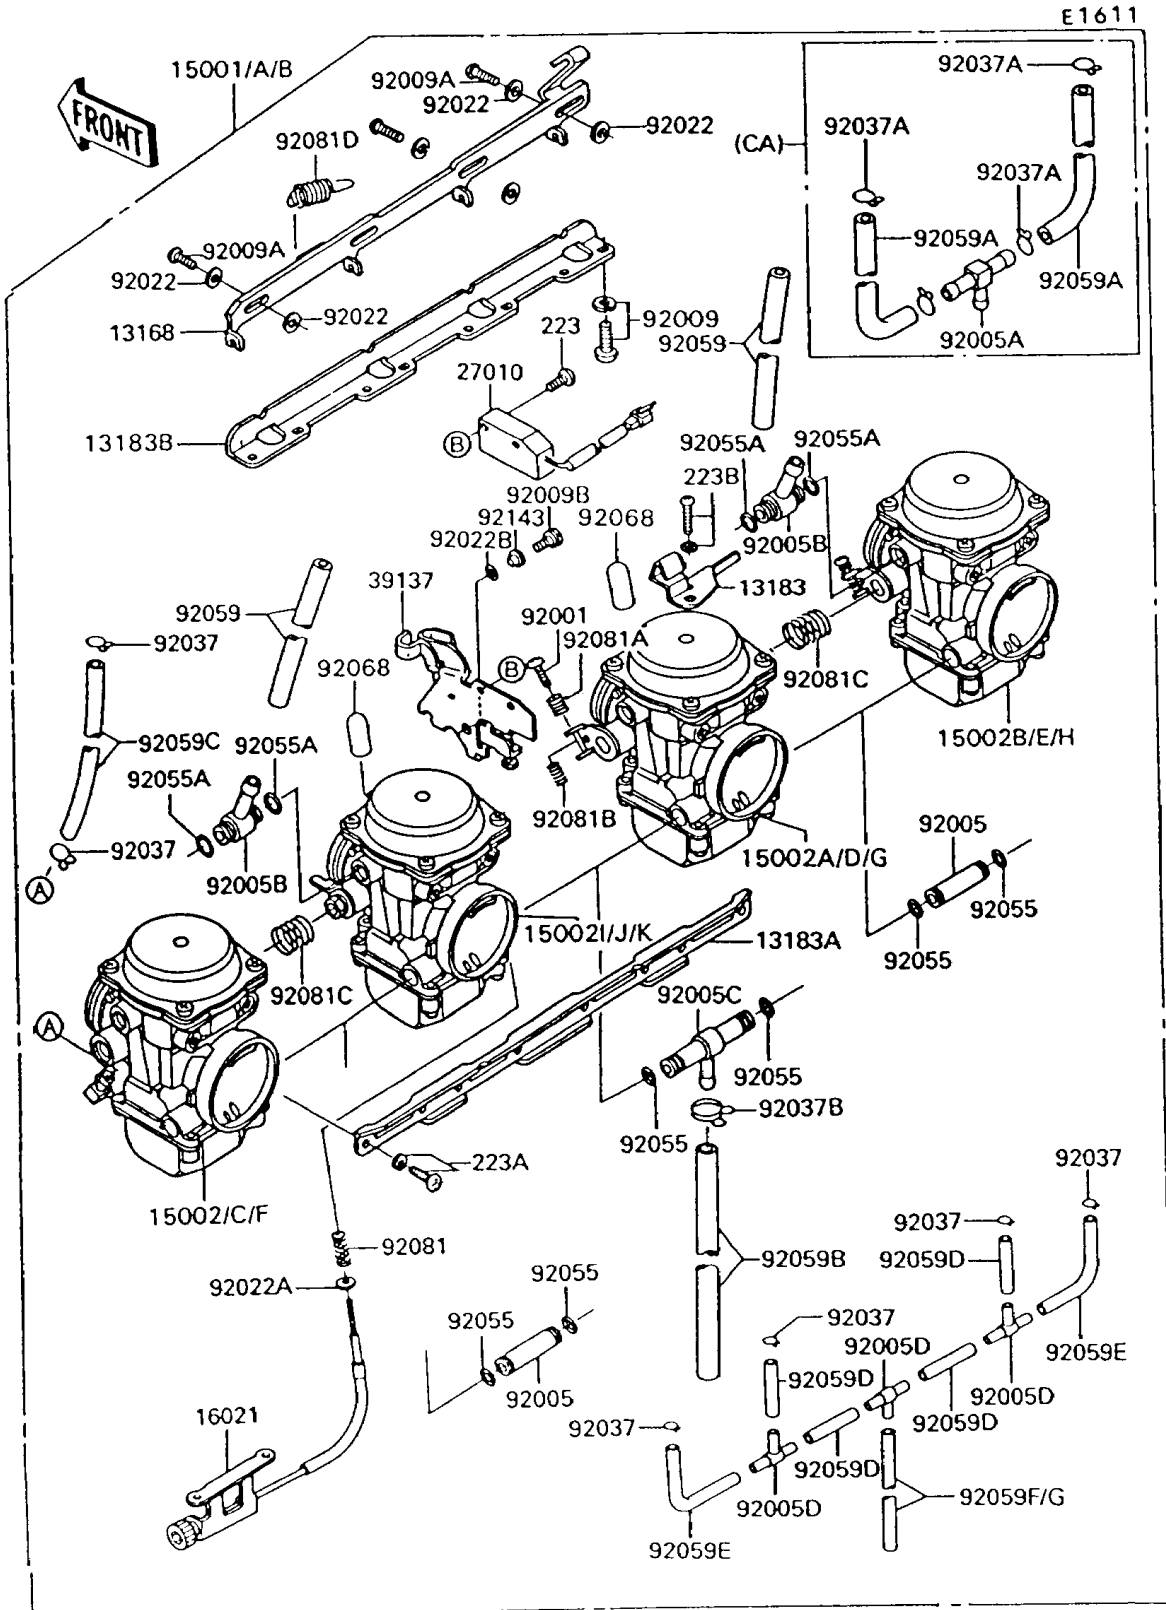

1995 Voyager XII PARTS DIAGRAM

Carburetor

1995 Voyager XII PARTS LIST

Carburetor

ITEM NAME	PART NUMBER	QUANTITY
LEVER,STARTER (Ref # 13168)	13168-1337	1
PLATE,STARTER CABLE (Ref # 13183)	13183-1033	1
PLATE,CARBURTOR STAY,UPP (Ref # 13183A)	13183-1049	1
PLATE,CARBURETOR STAY,LWR,6MM (Ref # 13183B)	13183-1050	1
SCREW-THROTTLE STOP (Ref # 16021)	16021-1101	1
SWITCH,CRUISE CANCEL (Ref # 27010)	27010-1237	1
STAY-COMP (Ref # 39137)	39137-1058	1
BOLT,THROTTLE ADJUST (Ref # 92001)	92001-1998	3
FITTING,FUEL,I-TYPE (Ref # 92005)	92005-1109	2
FITTING,T-TYPE (Ref # 92005B)	92005-1125	2
SCREW-PAN-WS-CROS (Ref # 223)	223C0416	2
SCREW-PAN-WS-CROS (Ref # 223A)	223C0510	8
SCREW-PAN-WS-CROS (Ref # 223B)	223D0410	1
FITTING,T-TYPE (Ref # 92005C)	92005-1148	1
FITTING,T-TYPE (Ref # 92005D)	92005-1151	3
SCREW,6X16 (Ref # 92009)	92009-1129	8
SCREW (Ref # 92009A)	92009-1262	3
SCREW (Ref # 92009B)	92009-1483	1
WASHER,6.1X11X0.8,POLYACETAL (Ref # 92022)	92022-1199	6
WASHER,PLAIN,STOP SPRING (Ref # 92022A)	92022-1480	1
WASHER (Ref # 92022B)	92022-1902	1
CLAMP,TUBE (Ref # 92037)	92037-1142	6
CLAMP,FUEL TUBE (Ref # 92037B)	92037-1826	1
RING-O (Ref # 92055)	92055-1004	6
RING-O,FUEL FITTING (Ref # 92055A)	92055-1223	4
TUBE,5.3X10.5X210 (Ref # 92059B)	92059-1740	1
TUBE,3X7X420 (Ref # 92059C)	92059-1741	1
TUBE,3.5X6.5X40 (Ref # 92059D)	92059-1746	4
TUBE,3.5X6.5X90 (Ref # 92059E)	92059-1747	2