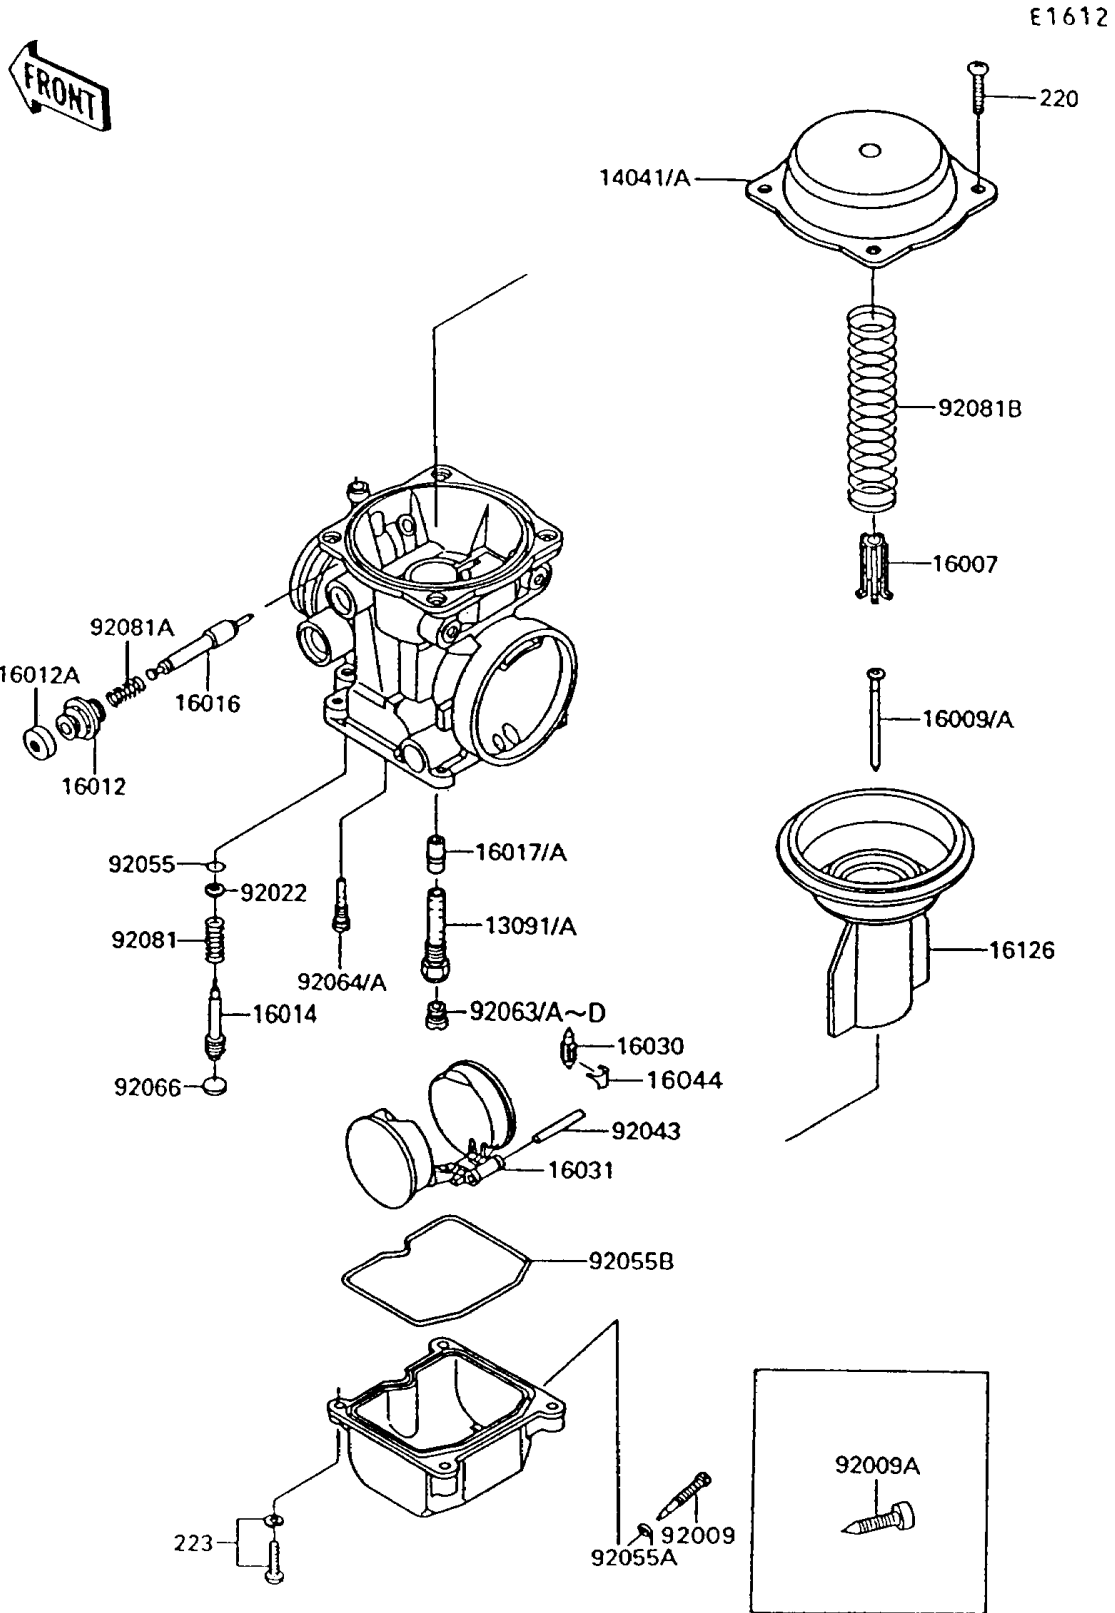

1992 Voyager XII PARTS DIAGRAM

Carburetor Parts

1992 Voyager XII PARTS LIST

Carburetor Parts

ITEM NAME	PART NUMBER	QUANTITY
TOP-CHAMBER,MIXING,OUTSIDE (Ref # 14041)	14041-1076	2
TOP-CHAMBER,MIXING,INSIDE (Ref # 14041A)	14041-1077	2
SEAT-SPRING,THROTTLE VALVE (Ref # 16007)	16007-1120	4
CAP-STARTER PLUNGER (Ref # 16012)	16012-1051	4
CAP-STARTER PLUNGER (Ref # 16012A)	16012-1052	4
SCREW-PILOT AIR (Ref # 16014)	16014-1054	4
PLUNGER,STARTER (Ref # 16016)	16016-1061	4
JET-NEEDLE (Ref # 16017A)	16017-1316	4
VALVE-FLOAT (Ref # 16030)	16030-1007	4
FLOAT (Ref # 16031)	16031-1056	4
CLAMP,FLOAT VALVE (Ref # 16044)	16044-007	4
VALVE,THROTTLE (Ref # 16126)	16126-1159	4
SCREW,DRAIN,M6X1.0 (Ref # 92009)	92009-1095	4
SCREW,DRAIN,M6X0.75 (Ref # 92009A)	92009-1551	4
WASHER,PLAIN (Ref # 92022)	92022-1003	4
PIN,FLOAT (Ref # 92043)	92043-1207	4
RING-O,PILOT ADJUST (Ref # 92055)	92055-1002	4
RING-O,DRAIN SCREW (Ref # 92055A)	92055-1053	4
RING-O,FLOAT CHAMBER (Ref # 92055B)	92055-1222	4
JET-MAIN,#110 (Ref # 92063)	92063-1007	4
JET-MAIN,2ND,#105 (Ref # 92063A)	92063-1009	4
JET-MAIN,#102 (Ref # 92063B)	92063-1115	4
JET-MAIN,#108 (Ref # 92063C)	92063-1116	4
JET-MAIN,#112 (Ref # 92063D)	92063-1117	4
JET-PILOT,#35 (Ref # 92064)	92064-1101	4
SCREW-PAN-CROS (Ref # 220)	220B0408	15
SCREW-PAN-WS-CROS (Ref # 223)	223C0416	16
JET-PILOT,#38 (Ref # 92064A)	92064-1119	4
PLUG,PILOT AIR SCREW,6.9X2 (Ref # 92066)	92066-1051	4

1992 Voyager XII PARTS LIST

Carburetor Parts

ITEM NAME	PART NUMBER	QUANTITY
SPRING,PILOT ADJUST SCREW (Ref # 92081)	92081-1002	4
SPRING,STARTER PLUNGER (Ref # 92081A)	92081-1761	4
SPRING,VACUUM VALVE (Ref # 92081B)	92081-1925	4
HOLDER,NEEDLE JET (Ref # 13091)	13091-1259	4
HOLDER,NEEDLE JET (Ref # 13091A)	13091-1463	4
NEEDLE-JET,N36G (Ref # 16009)	16009-1316	4
NEEDLE-JET,N36H (Ref # 16009A)	16009-1317	4