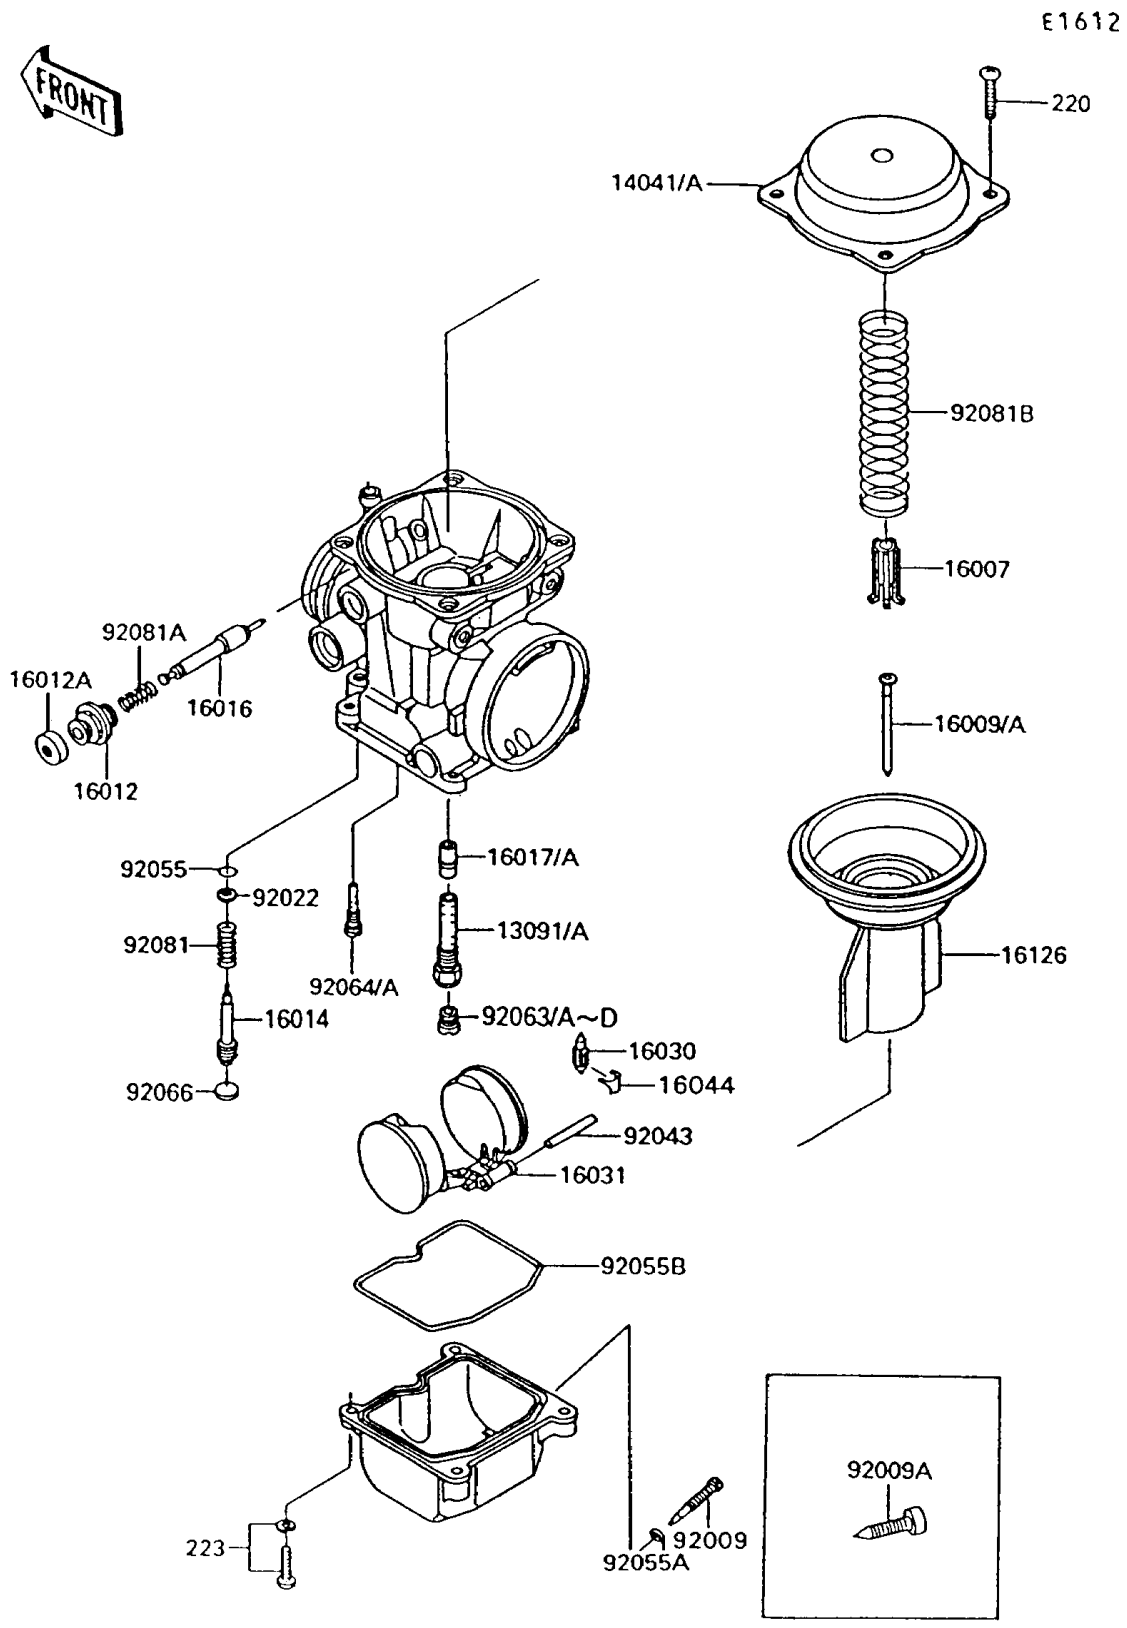

1993 Voyager XII PARTS DIAGRAM

Carburetor Parts

1993 Voyager XII PARTS LIST

Carburetor Parts

ITEM NAME	PART NUMBER	QUANTITY
TOP-CHAMBER,MIXING,OUTSIDE (Ref # 14041)	14041-1076	2
TOP-CHAMBER,MIXING,INSIDE (Ref # 14041A)	14041-1077	2
SEAT-SPRING,THROTTLE VALVE (Ref # 16007)	16007-1120	4
CAP-STARTER PLUNGER (Ref # 16012)	16012-1051	4
CAP-STARTER PLUNGER (Ref # 16012A)	16012-1052	4
SCREW-PILOT AIR (Ref # 16014)	16014-1054	4
PLUNGER,STARTER (Ref # 16016)	16016-1061	4
VALVE-FLOAT (Ref # 16030)	16030-1007	4
FLOAT (Ref # 16031)	16031-1056	4
CLAMP,FLOAT VALVE (Ref # 16044)	16044-007	4
VALVE,THROTTLE (Ref # 16126)	16126-1159	4
SCREW,DRAIN,M6X1.0 (Ref # 92009)	92009-1095	4
SCREW,DRAIN,M6X0.75 (Ref # 92009A)	92009-1551	4
WASHER,PLAIN (Ref # 92022)	92022-1003	4
PIN,FLOAT (Ref # 92043)	92043-1207	4
RING-O,PILOT ADJUST (Ref # 92055)	92055-1002	4
RING-O,DRAIN SCREW (Ref # 92055A)	92055-1053	4
RING-O,FLOAT CHAMBER (Ref # 92055B)	92055-1222	4
JET-MAIN,#110 (Ref # 92063)	92063-1007	4
JET-MAIN,2ND,#105 (Ref # 92063A)	92063-1009	4
JET-MAIN,#102 (Ref # 92063B)	92063-1115	4
JET-MAIN,#108 (Ref # 92063C)	92063-1116	4
JET-MAIN,#112 (Ref # 92063D)	92063-1117	4
JET-PILOT,#35 (Ref # 92064)	92064-1101	4
SCREW-PAN-CROS (Ref # 220)	220B0408	15
SCREW-PAN-WS-CROS (Ref # 223)	223C0416	16
JET-PILOT,#38 (Ref # 92064A)	92064-1119	4
SPRING,PILOT ADJUST SCREW (Ref # 92081)	92081-1002	4
SPRING,STARTER PLUNGER (Ref # 92081A)	92081-1761	4

1993 Voyager XII PARTS LIST

Carburetor Parts

ITEM NAME	PART NUMBER	QUANTITY
SPRING,VACUUM VALVE (Ref # 92081B)	92081-1925	4
HOLDER,NEEDLE JET (Ref # 13091)	13091-1259	4
HOLDER,NEEDLE JET (Ref # 13091A)	13091-1463	4
NEEDLE-JET,N36G (Ref # 16009)	16009-1316	4
NEEDLE-JET,N36H (Ref # 16009A)	16009-1317	4
JET-NEEDLE (Ref # 16017)	16017-1313	4
JET-NEEDLE (Ref # 16017A)	16017-1316	4
PLUG,PILOT AIR SCREW,6.9X2 (Ref # 92066)	92066-1051	4