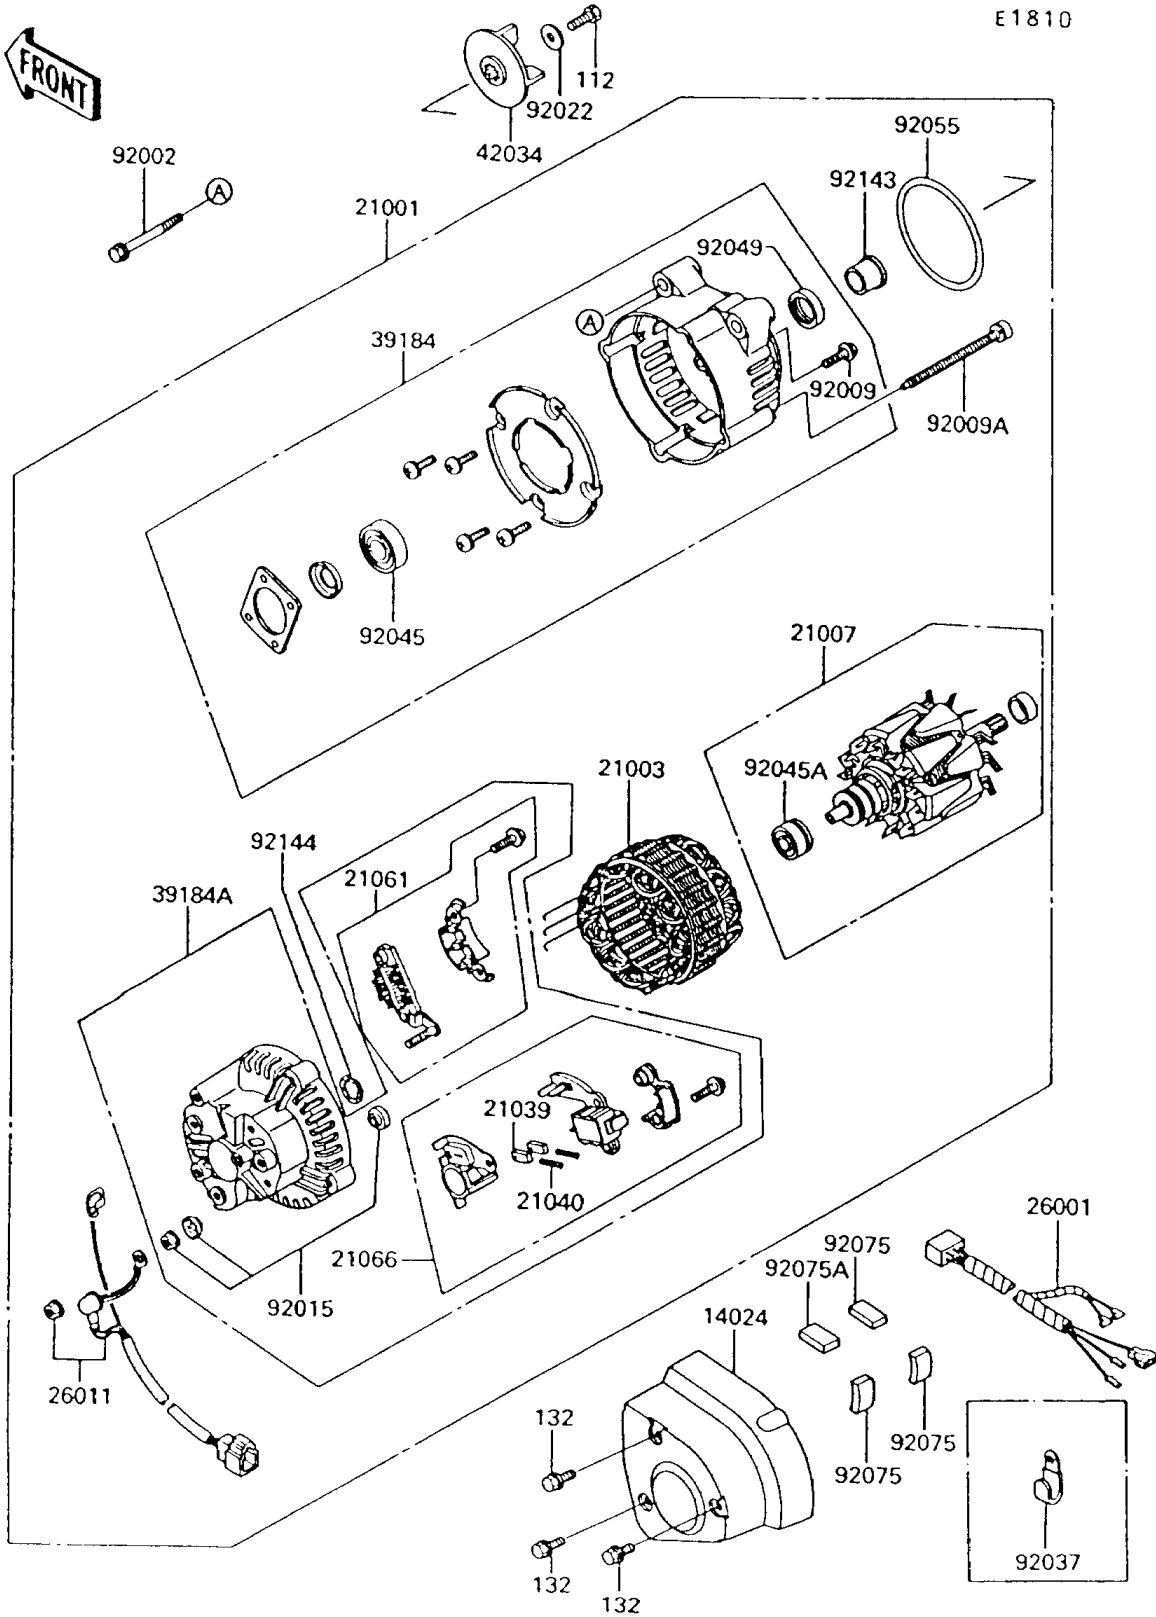

1992 Voyager XII PARTS DIAGRAM

Generator

E 1810

1992 Voyager XII PARTS LIST

Generator

ITEM NAME	PART NUMBER	QUANTITY
BOLT-UPSET (Ref # 112)	112G0616	1
BOLT-FLANGED-SMALL (Ref # 132)	132E0610	3
COVER,GENERATOR (Ref # 14024)	14024-1294	1
GENERATOR (Ref # 21001)	21001-1121	1
STATOR,GENERATOR (Ref # 21003)	21003-1162	1
ROTOR,GENERATOR (Ref # 21007)	21007-1152	1
BRUSH,CARBON (Ref # 21039)	21039-1058	2
SPRING-BRUSH (Ref # 21040)	21040-1054	2
RECTIFIER (Ref # 21061)	21061-1056	1
REGULATOR-VOLTAGE (Ref # 21066)	21066-1062	1
HARNESS (Ref # 26001)	26001-1761	1
WIRE-LEAD,GENERATOR (Ref # 26011)	26011-1379	1
BRACKET-ASSY,FR (Ref # 39184)	39184-1063	1
BRACKET-ASSY,RR (Ref # 39184A)	39184-1064	1
COUPLING (Ref # 42034)	42034-1084	1
BOLT,8X45 (Ref # 92002)	92002-1658	3
SCREW (Ref # 92009)	92009-1451	4
SCREW (Ref # 92009A)	92009-1452	4
NUT (Ref # 92015)	92015-1624	1
WASHER,6X19.5X2 (Ref # 92022)	92022-1517	1
CLAMP,WIRING HARNESS (Ref # 92037)	92037-1539	3
BEARING-BALL (Ref # 92045)	92045-1181	1
BEARING-BALL (Ref # 92045A)	92045-1279	1
SEAL-OIL (Ref # 92049)	92049-1274	1
RING-O (Ref # 92055)	92055-1365	1
DAMPER (Ref # 92075)	92075-1866	3
DAMPER (Ref # 92075A)	92075-1867	1
COLLAR (Ref # 92143)	92143-1054	1
SPRING,WASHER (Ref # 92144)	92144-1067	1