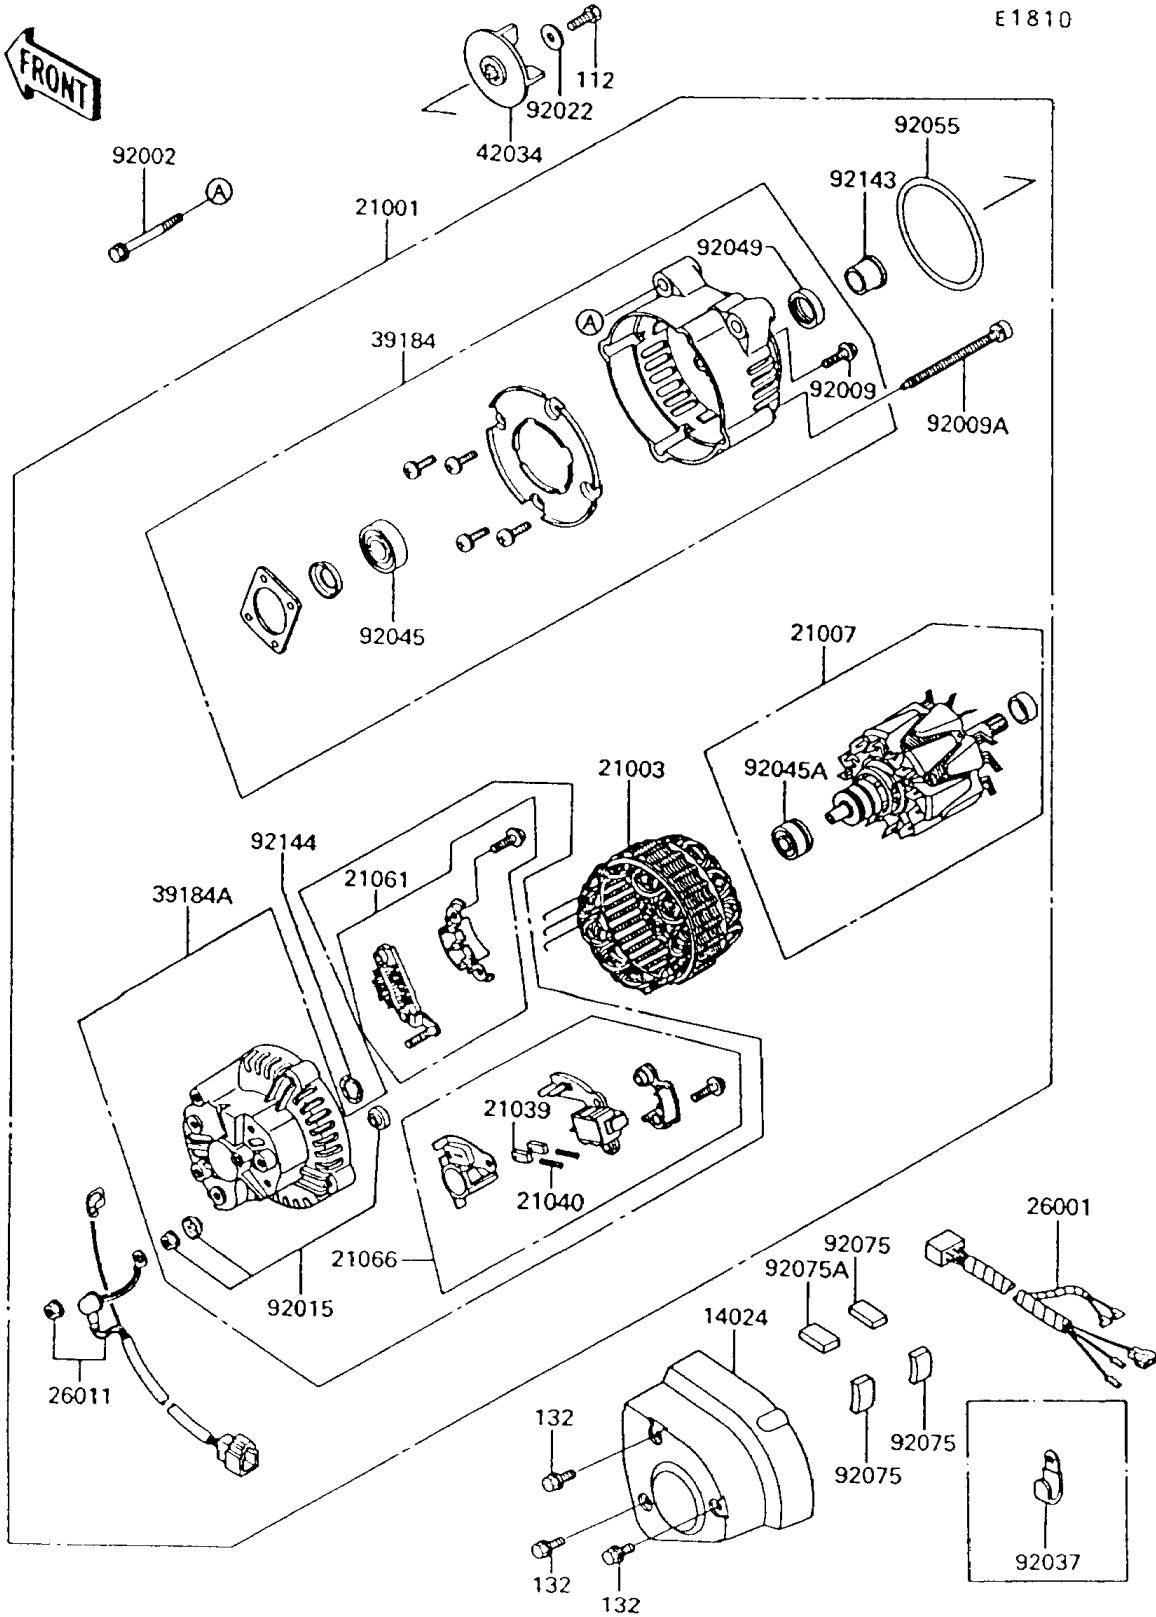

1995 Voyager XII PARTS DIAGRAM

Generator

E1810

1995 Voyager XII PARTS LIST

Generator

ITEM NAME	PART NUMBER	QUANTITY
BOLT-UPSET (Ref # 112)	112G0616	1
BOLT-FLANGED-SMALL (Ref # 132)	132E0610	3
COVER,GENERATOR (Ref # 14024)	14024-1294	1
GENERATOR (Ref # 21001)	21001-1121	1
STATOR,GENERATOR (Ref # 21003)	21003-1162	1
ROTOR,GENERATOR (Ref # 21007)	21007-1152	1
BRUSH,CARBON (Ref # 21039)	21039-1058	2
SPRING-BRUSH (Ref # 21040)	21040-1054	2
RECTIFIER (Ref # 21061)	21061-1056	1
REGULATOR-VOLTAGE (Ref # 21066)	21066-1062	1
HARNESS (Ref # 26001)	26001-1761	1
WIRE-LEAD,GENERATOR (Ref # 26011)	26011-1379	1
BRACKET-ASSY,FR (Ref # 39184)	39184-1063	1
BRACKET-ASSY,RR (Ref # 39184A)	39184-1064	1
COUPLING (Ref # 42034)	42034-1084	1
BOLT,8X45 (Ref # 92002)	92002-1658	3
SCREW (Ref # 92009)	92009-1451	4
SCREW (Ref # 92009A)	92009-1452	4
NUT (Ref # 92015)	92015-1624	1
WASHER,6X19.5X2 (Ref # 92022)	92022-1517	1
CLAMP,WIRING HARNESS (Ref # 92037)	92037-1539	3
BEARING-BALL (Ref # 92045)	92045-1181	1
BEARING-BALL (Ref # 92045A)	92045-1279	1
SEAL-OIL (Ref # 92049)	92049-1274	1
RING-O (Ref # 92055)	92055-1365	1
DAMPER (Ref # 92075)	92075-1866	3
DAMPER (Ref # 92075A)	92075-1867	1
COLLAR (Ref # 92143)	92143-1054	1
SPRING,WASHER (Ref # 92144)	92144-1067	1