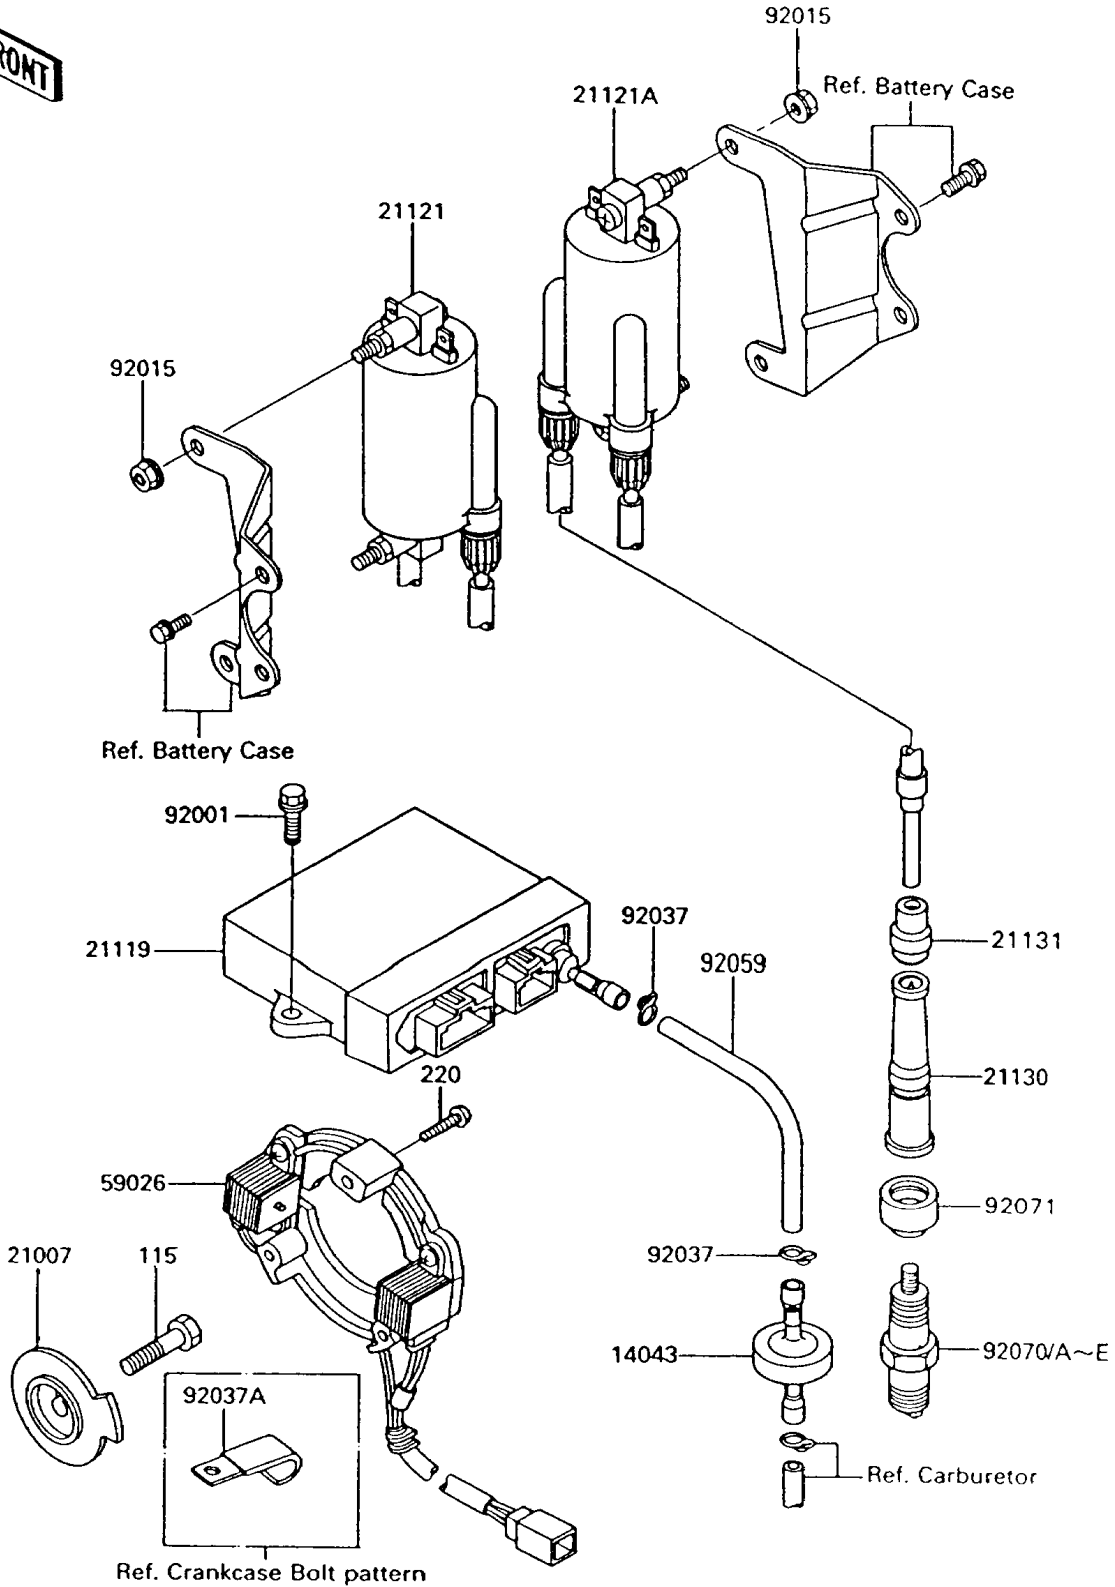

# 1995 Voyager XII PARTS DIAGRAM

Ignition System

E1830

# 1995 Voyager XII PARTS LIST

## Ignition System

ITEM NAME	PART NUMBER	QUANTITY
BOLT-SMALL-UPSET,8X30 (Ref # 115)	115G0830	1
SCREW-PAN-CROS,5X25 (Ref # 220)	220B0525	3
FILTER (Ref # 14043)	14043-1060	1
ROTOR,PULSING COIL (Ref # 21007)	21007-1137	1
IGNITER (Ref # 21119)	21119-1248	1
COIL-IGNITION,#1&4 (Ref # 21121)	21121-1142	1
COIL-IGNITION,#2&3 (Ref # 21121A)	21121-1143	1
CAP-SPARK PLUG (Ref # 21130)	21130-019	4
GROMMET,HIGH TENSION (Ref # 21131)	21131-005	4
COIL-PULSING (Ref # 59026)	59026-1082	1
BOLT,6X20 (Ref # 92001)	92001-1091	2
NUT,FLANGED,6MM (Ref # 92015)	92015-1193	4
CLAMP,TUBE (Ref # 92037)	92037-1482	2
CLAMP,WIRING HARNESS (Ref # 92037A)	92037-1539	1
TUBE,3X7X140 (Ref # 92059)	92059-1687	1
PLUG-SPARK,DPR8EA-9(NGK) (Ref # 92070)	92070-1065	4
PLUG-SPARK,DPR9EA-9(NGK) (Ref # 92070A)	92070-1068	4
PLUG-SPARK,X24EPR-U9(ND) (Ref # 92070B)		4
PLUG-SPARK,X27EPR-U9(ND) (Ref # 92070C)		4
PLUG-SPARK,X22EPR-U9(ND) (Ref # 92070D)		4
PLUG-SPARK,DPR7EA9(NGK) (Ref # 92070E)	92070-1125	4
GROMMET,PLUG CAP (Ref # 92071)	92071-1124	4