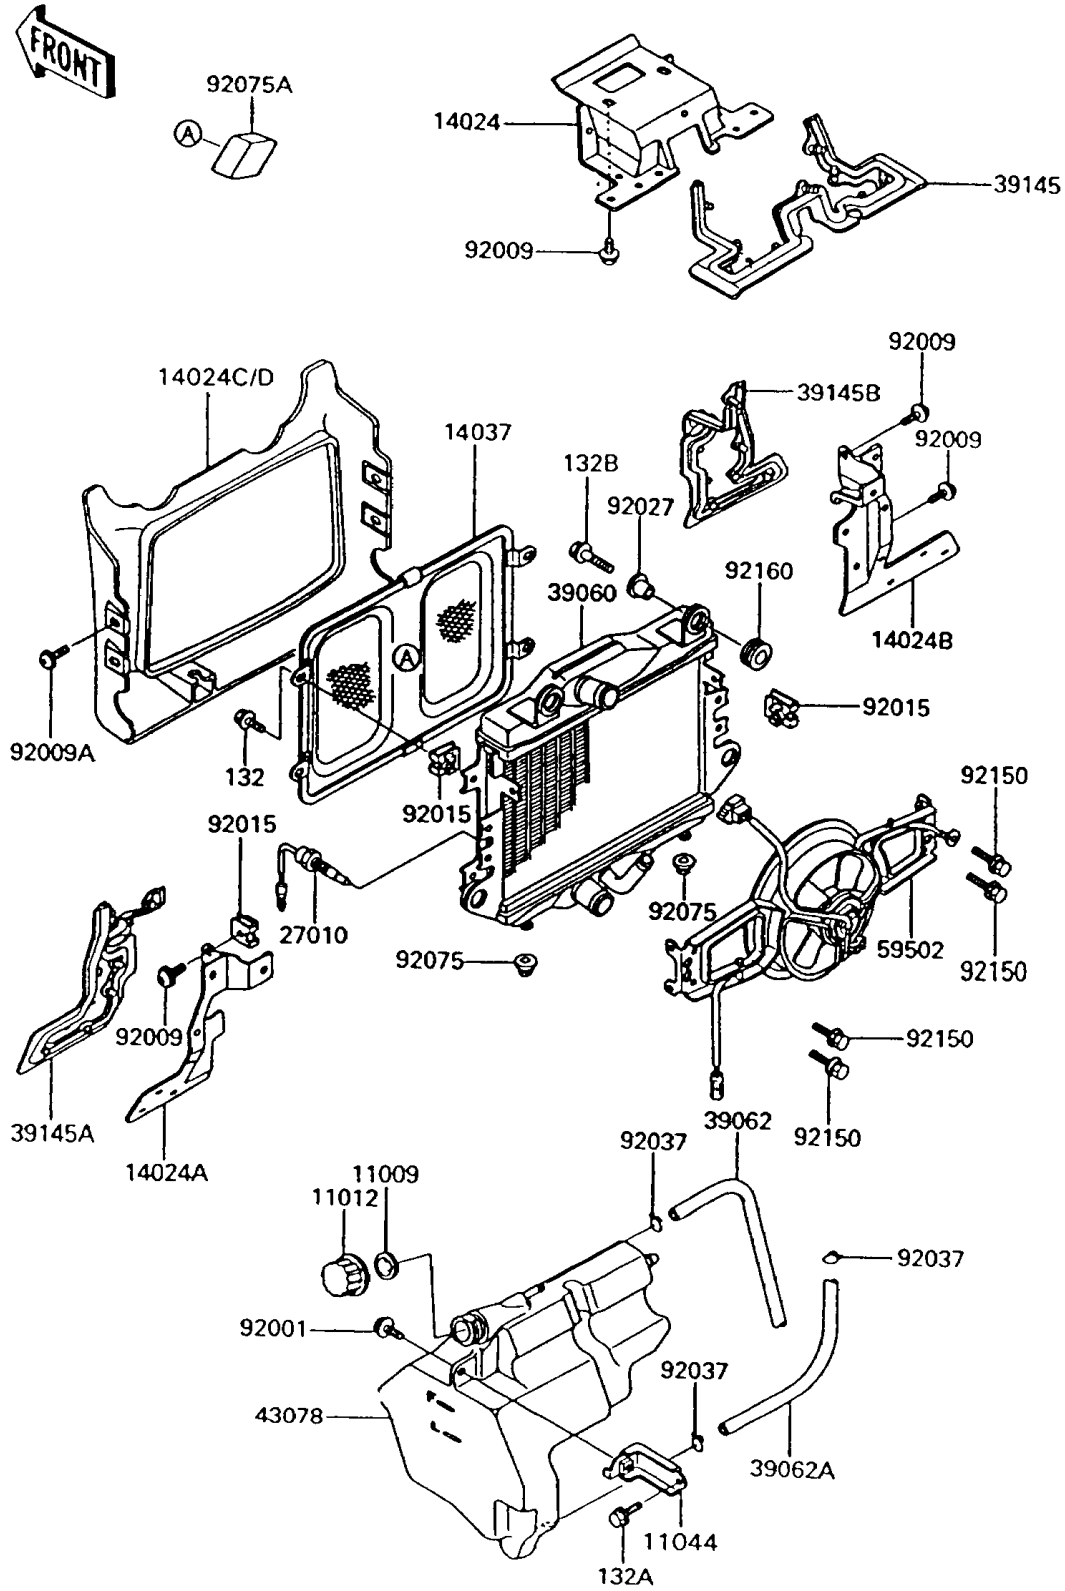

1992 Voyager XII PARTS DIAGRAM

Radiator

E3032

1992 Voyager XII PARTS LIST

Radiator

ITEM NAME	PART NUMBER	QUANTITY
BOLT-FLANGED-SMALL,6X10 (Ref # 132)	132J0610	4
BOLT-FLANGED-SMALL (Ref # 132A)	132J0612	1
BOLT-FLANGED-SMALL (Ref # 132B)	132J0825	2
GASKET,RESERVOIR TANK CAP (Ref # 11009)	11009-1145	1
CAP (Ref # 11012)	11012-1084	1
BRACKET,RESERVOIR (Ref # 11044)	11044-1744	1
COVER,RADIATOR UPP (Ref # 14024)	14024-1158	1
COVER,RADIATOR,LH (Ref # 14024A)	14024-1159	1
COVER,RADIATOR,RH (Ref # 14024B)	14024-1160	1
COVER,RADIATOR,EBONY (Ref # 14024C)	14024-1293-H8	1
SCREEN (Ref # 14037)	14037-1076	1
SWITCH,FAN (Ref # 27010)	27010-1180	1
RADIATOR (Ref # 39060)	39060-1066	1
HOSE-COOLING (Ref # 39062)	39062-1075	1
HOSE-COOLING,5.5X10.5X1160 (Ref # 39062A)	39062-1155	1
TRIM-SEAL (Ref # 39145)	39145-1061	1
TRIM-SEAL,COVER,LH (Ref # 39145A)	39145-1063	1
TRIM-SEAL,COVER,RH (Ref # 39145B)	39145-1065	1
RESERVOIR (Ref # 43078)	43078-1067	1
FAN-ASSY (Ref # 59502)	59502-1060	1
BOLT,W/WASHER,6X12 (Ref # 92001)	92001-1516	1
SCREW,6X18,BLACK (Ref # 92009)	92009-1181	6
SCREW,6X14 (Ref # 92009A)	92009-1662	4
NUT (Ref # 92015)	92015-1487	6
COLLAR,L=14 (Ref # 92027)	92027-1134	4
CLAMP,TUBE (Ref # 92037)	92037-147	3
DAMPER,RADIATOR GUARD (Ref # 92075)	92075-1469	2
DAMPER,SCREEN (Ref # 92075A)	92075-1981	1
BOLT,6X12 (Ref # 92150)	92150-1186	4

1992 Voyager XII PARTS LIST

Radiator

ITEM NAME	PART NUMBER	QUANTITY
DAMPER (Ref # 92160)	92160-1007	4