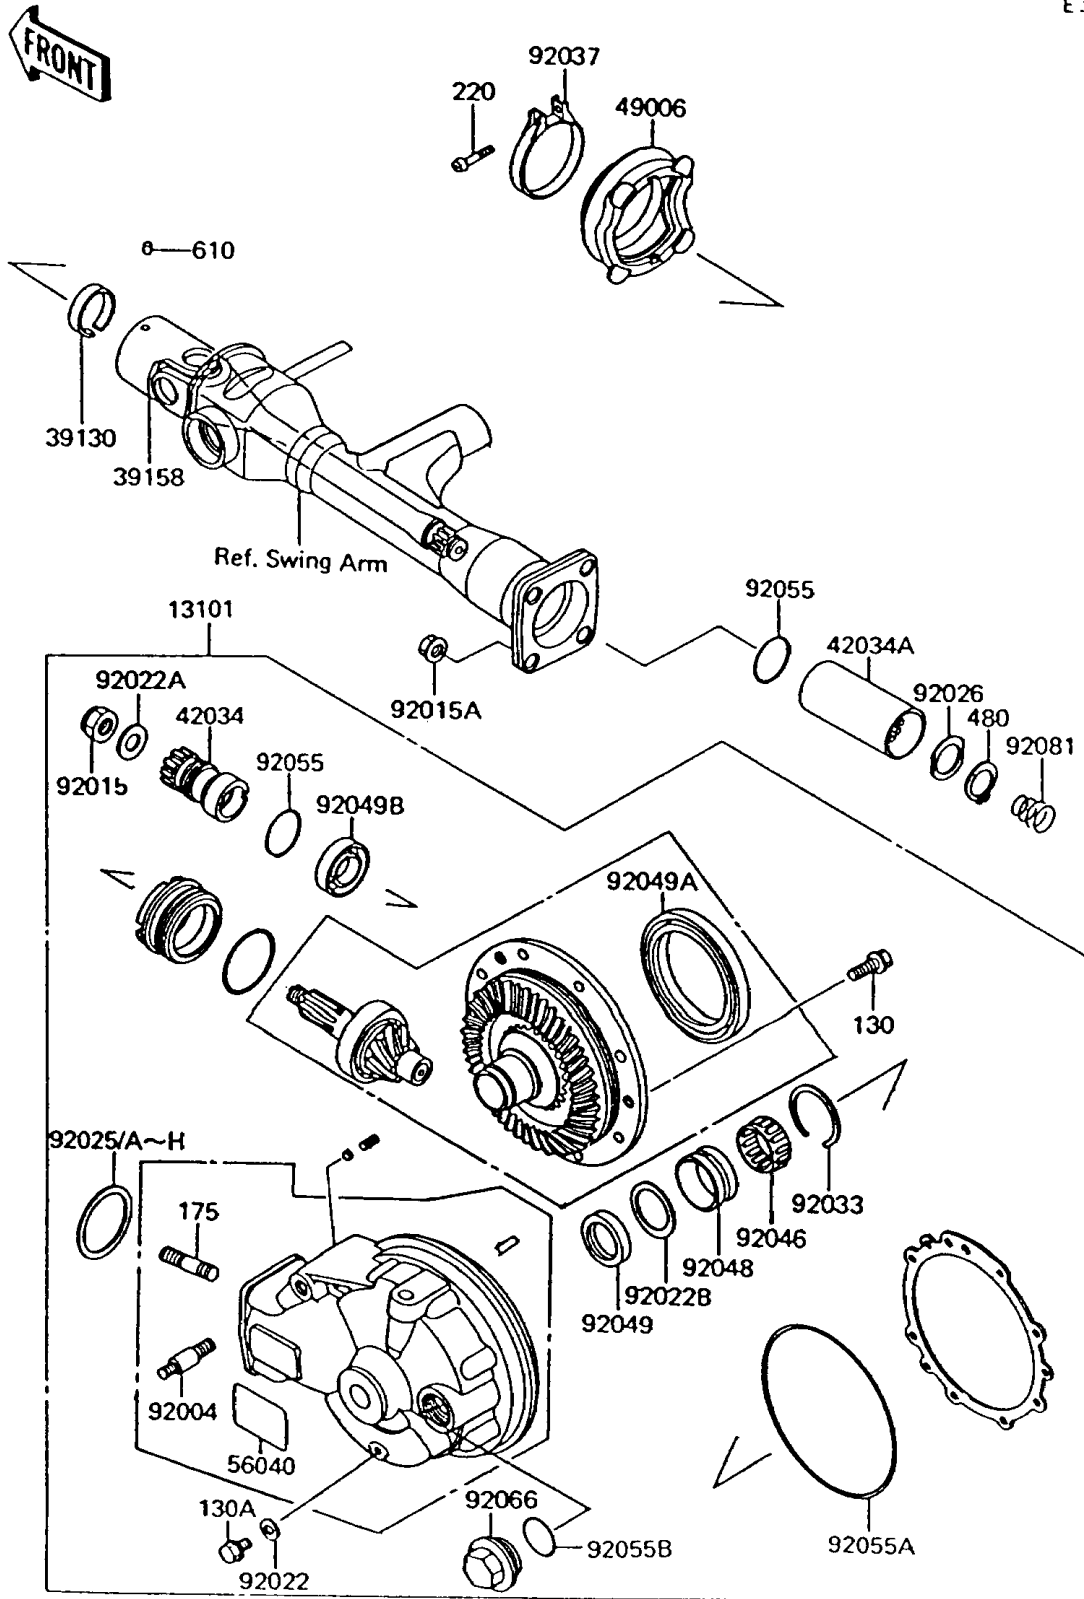

1994 Voyager XII PARTS DIAGRAM

Drive Shaft/Final Gear

E3132

1994 Voyager XII PARTS LIST

Drive Shaft/Final Gear

ITEM NAME	PART NUMBER	QUANTITY
BOLT-FLANGED (Ref # 130)	130P0825	8
BOLT-FLANGED (Ref # 130A)	130X0812	1
BOLT-STUD-FINE (Ref # 175)	175G1025	4
SCREW-PAN-CROS (Ref # 220)	220B0430	1
GEAR-ASSY,M.SILVER (Ref # 13101)	13101-1156-7J	1
SPRING-LEAF (Ref # 39130)	39130-1002	1
SHAFT-ASSY-DRIVE (Ref # 39158)	39158-1058	1
COUPLING (Ref # 42034)	42034-1085	1
COUPLING,PROPELLER SHAFT,OUTER (Ref # 42034A)	42034-1092	1
BOOT (Ref # 49006)	49006-1188	1
LABEL-WARNING,OIL (Ref # 56040)	56040-1230	1
STUD,RR SHOCKABSORBER (Ref # 92004)	92004-1047	1
NUT,16MM (Ref # 92015)	92015-1059	1
NUT,FLANGED,10MM (Ref # 92015A)	92015-1180	4
WASHER,8.2X16X1 (Ref # 92022)	92022-1086	1
WASHER,16X32X3.2 (Ref # 92022A)	92022-1105	1
WASHER,39X49.5X1 (Ref # 92022B)	92022-1294	1
SHIM,T=0.10 (Ref # 92025)	92025-1733	AR
SHIM,T=0.15 (Ref # 92025A)	92025-1734	AR
SHIM,T=0.50 (Ref # 92025B)	92025-1735	AR
SHIM,T=0.60 (Ref # 92025C)	92025-1736	AR
SHIM,T=0.70 (Ref # 92025D)	92025-1737	AR
SHIM,T=0.80 (Ref # 92025E)	92025-1738	AR
SHIM,T=0.90 (Ref # 92025F)	92025-1739	AR
SHIM,T=1.00 (Ref # 92025G)	92025-1740	AR
SHIM,T=1.20 (Ref # 92025H)	92025-1741	AR
SPACER,PROPELLER SHAFT (Ref # 92026)	92026-1085	1
RING-SNAP,52MM (Ref # 92033)	92033-1074	1
CLAMP,BOOT FITTING (Ref # 92037)	92037-1112	1

1994 Voyager XII PARTS LIST

Drive Shaft/Final Gear

ITEM NAME	PART NUMBER	QUANTITY
BEARING-NEEDLE,KTV384620E01 C3 (Ref # 92046)	92046-1057	1
RACE,ORT465021E01 (Ref # 92048)	92048-1019	1
SEAL-OIL,S-35477HS (Ref # 92049)	92049-1025	1
SEAL-OIL,S-831009HS (Ref # 92049A)	92049-1034	2
SEAL-OIL (Ref # 92049B)	92049-1248	1
RING-O,ID=32.7 (Ref # 92055)	92055-1037	2
RING-O,ID=150.4 (Ref # 92055A)	92055-1039	1
RING-O,35.8MM (Ref # 92055B)	92055-1281	1
PLUG,OIL FILLER CAP,M.SILVER (Ref # 92066)	92066-1006-7J	1
SPRING,PROPELLER SHAFT (Ref # 92081)	92081-1183	1
CIRCLIP-TYPE-C,26MM (Ref # 480)	480J2600	1
ROLLER,4X6 (Ref # 610)	610A0406	1