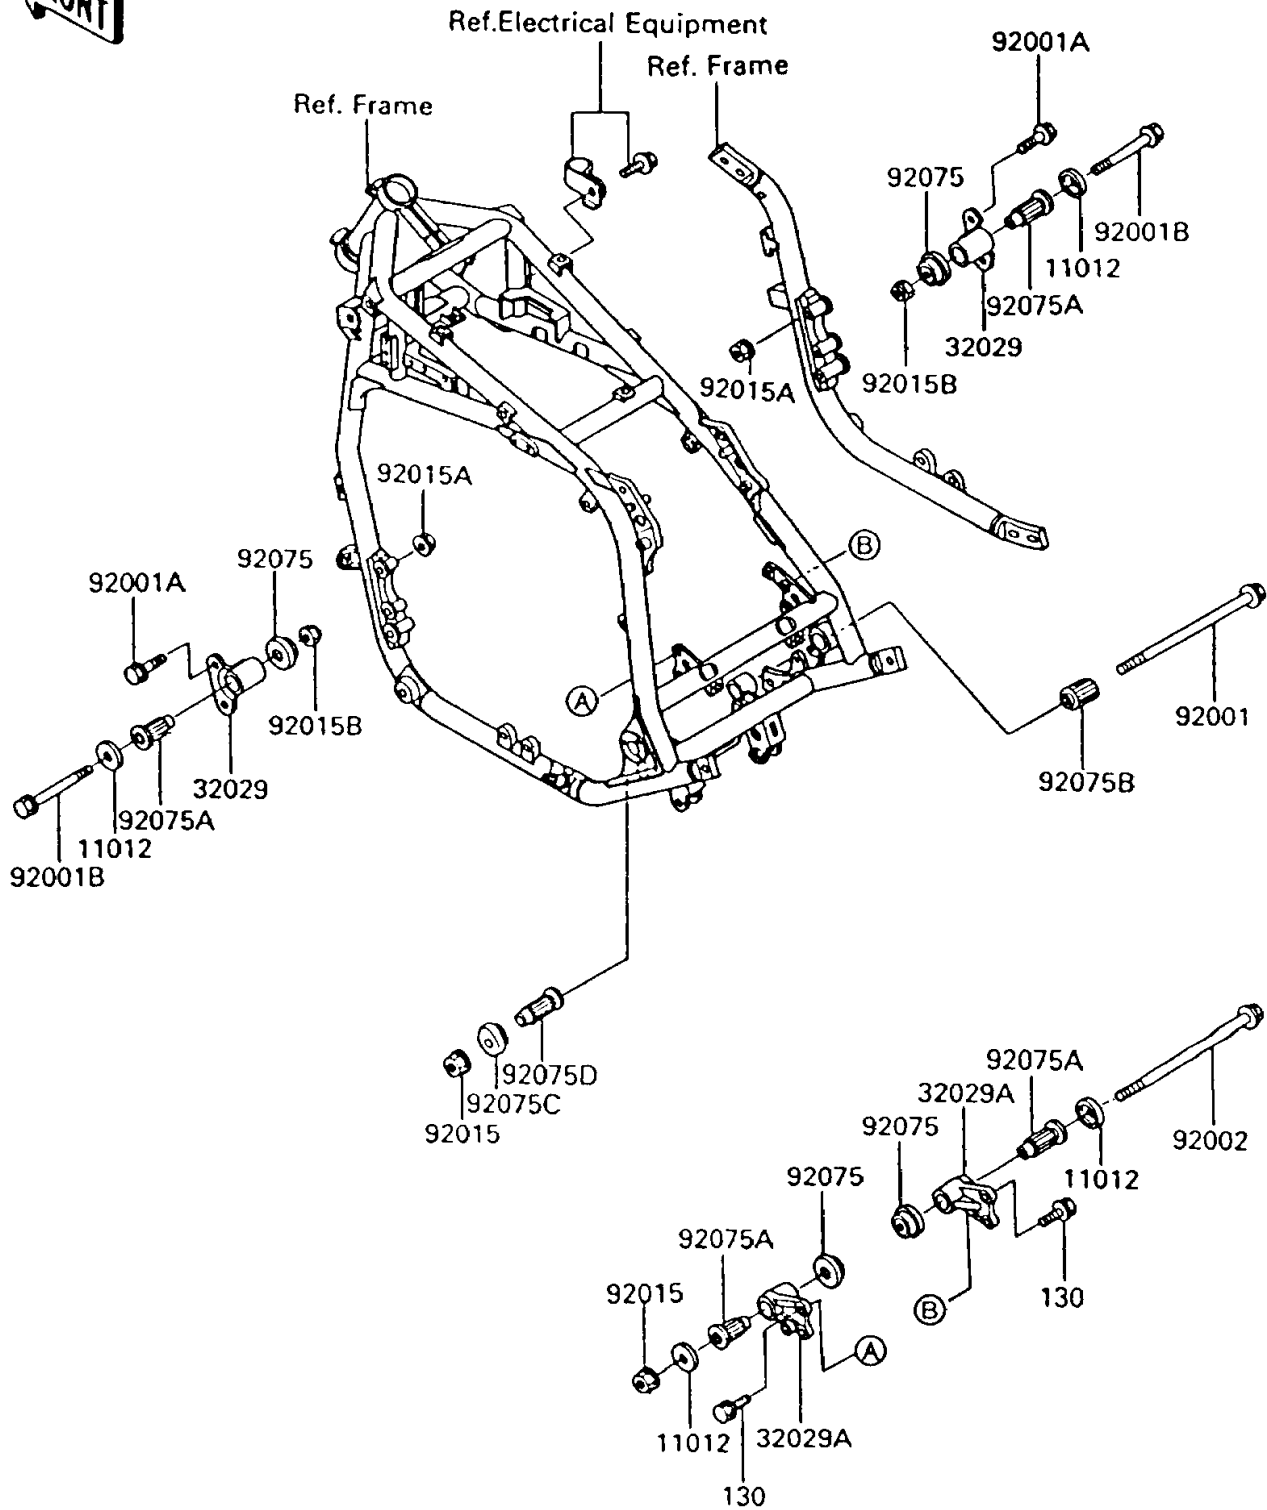

1993 Voyager XII PARTS DIAGRAM

Frame Fittings

F2131

1993 Voyager XII PARTS LIST

Frame Fittings

ITEM NAME	PART NUMBER	QUANTITY
BOLT-FLANGED,8X20 (Ref # 130)	130J0820	4
CAP,ENGINE BRACKET (Ref # 11012)	11012-1228	4
BRACKET-ENGINE,FR (Ref # 32029)	32029-1445	2
BRACKET-ENGINE,RR,UPP (Ref # 32029A)	32029-1446	2
BOLT,FLANGED,10X255,BLACK (Ref # 92001)	92001-1566	1
BOLT,FLANGED,8X45 (Ref # 92001A)	92001-1613	4
BOLT,FLANGED,10X105,BLACK (Ref # 92001B)	92001-1751	2
BOLT,10X300 (Ref # 92002)	92002-1196	1
NUT,FLANGED,10MM (Ref # 92015)	92015-1180	2
NUT,FLANGED,8MM,BLACK (Ref # 92015A)	92015-1183	4
NUT,LOCK,10MM,BLACK (Ref # 92015B)	92015-1189	2
DAMPER,ENGINE MOUNT,SIDE (Ref # 92075)	92075-1274	4
DAMPER,ENGINE MOUNT,MAIN (Ref # 92075A)	92075-1377	4
DAMPER,ENGINE MOUNT (Ref # 92075B)	92075-1733	1
DAMPER,ENGINE BRACKET (Ref # 92075C)	92075-1738	1
DAMPER,ENGINE MOUNT,MAIN (Ref # 92075D)	92075-1739	1