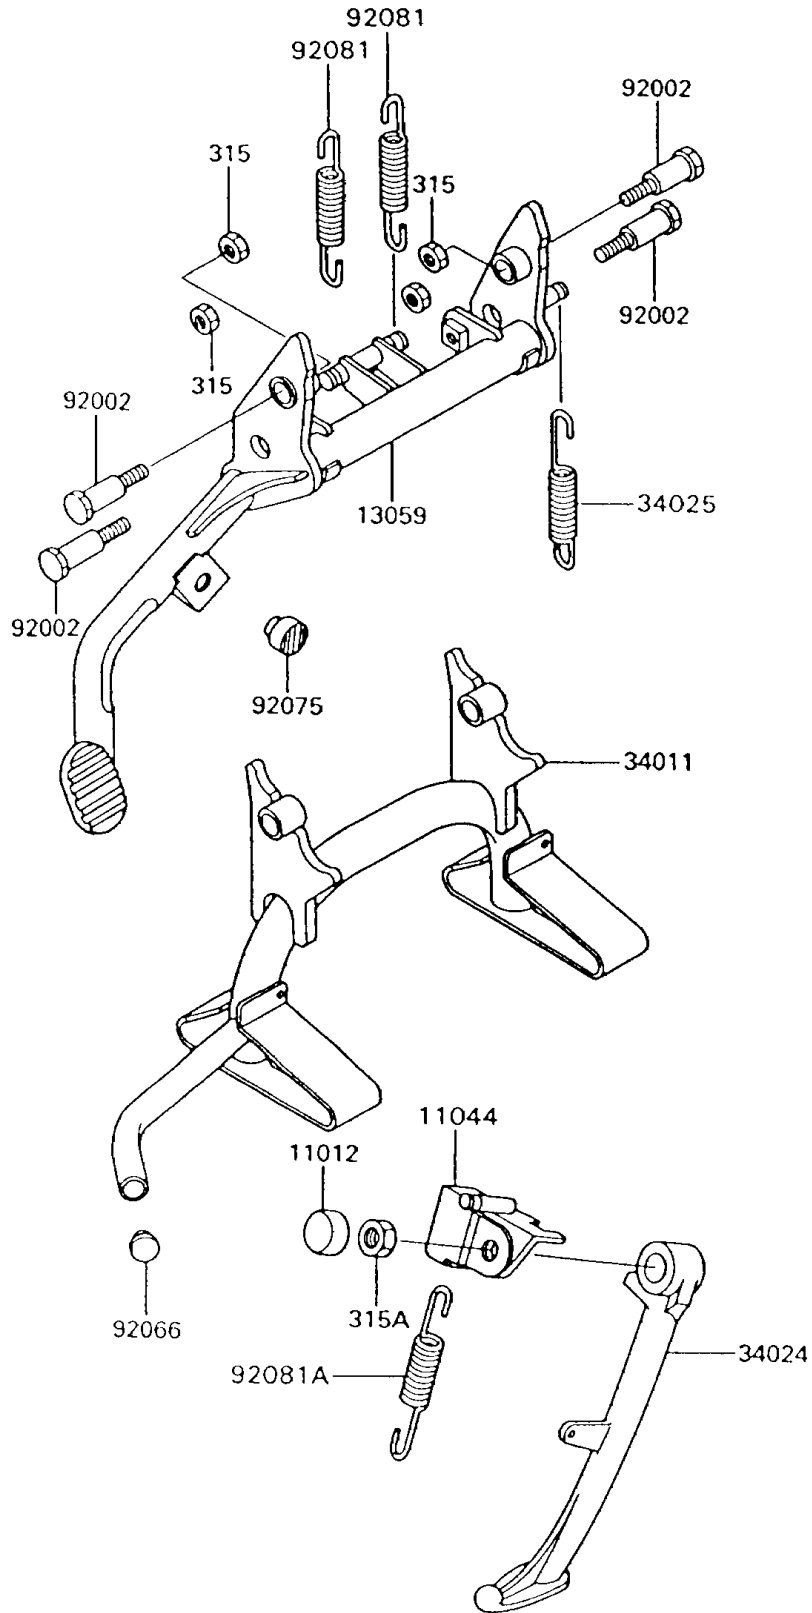

1993 Voyager XII PARTS DIAGRAM

Stand(s)

F2190

1993 Voyager XII PARTS LIST

Stand(s)

ITEM NAME	PART NUMBER	QUANTITY
NUT-HEX-FINE,10MM,BLACK (Ref # 315)	315C1000	4
NUT-HEX-FINE (Ref # 315A)	315C1200	1
CAP,NUT (Ref # 11012)	11012-1508	1
BRACKET,SIDE STAND SWITCH (Ref # 11044)	11044-1660	1
LEVER-KICK,CENTER STAND (Ref # 13059)	13059-1118	1
STAND-CENTER (Ref # 34011)	34011-1127	1
STAND-SIDE (Ref # 34024)	34024-1202	1
SPRING,STAND (Ref # 34025)	34025-008	1
BOLT,CENTER STAND (Ref # 92002)	92002-1679	4
PLUG,COWLING STAY (Ref # 92066)	92066-1184	1
DAMPER (Ref # 92075)	92075-015	1
SPRING,STAND (Ref # 92081)	92081-1586	2
SPRING,SIDE STAND (Ref # 92081A)	92081-1727	1