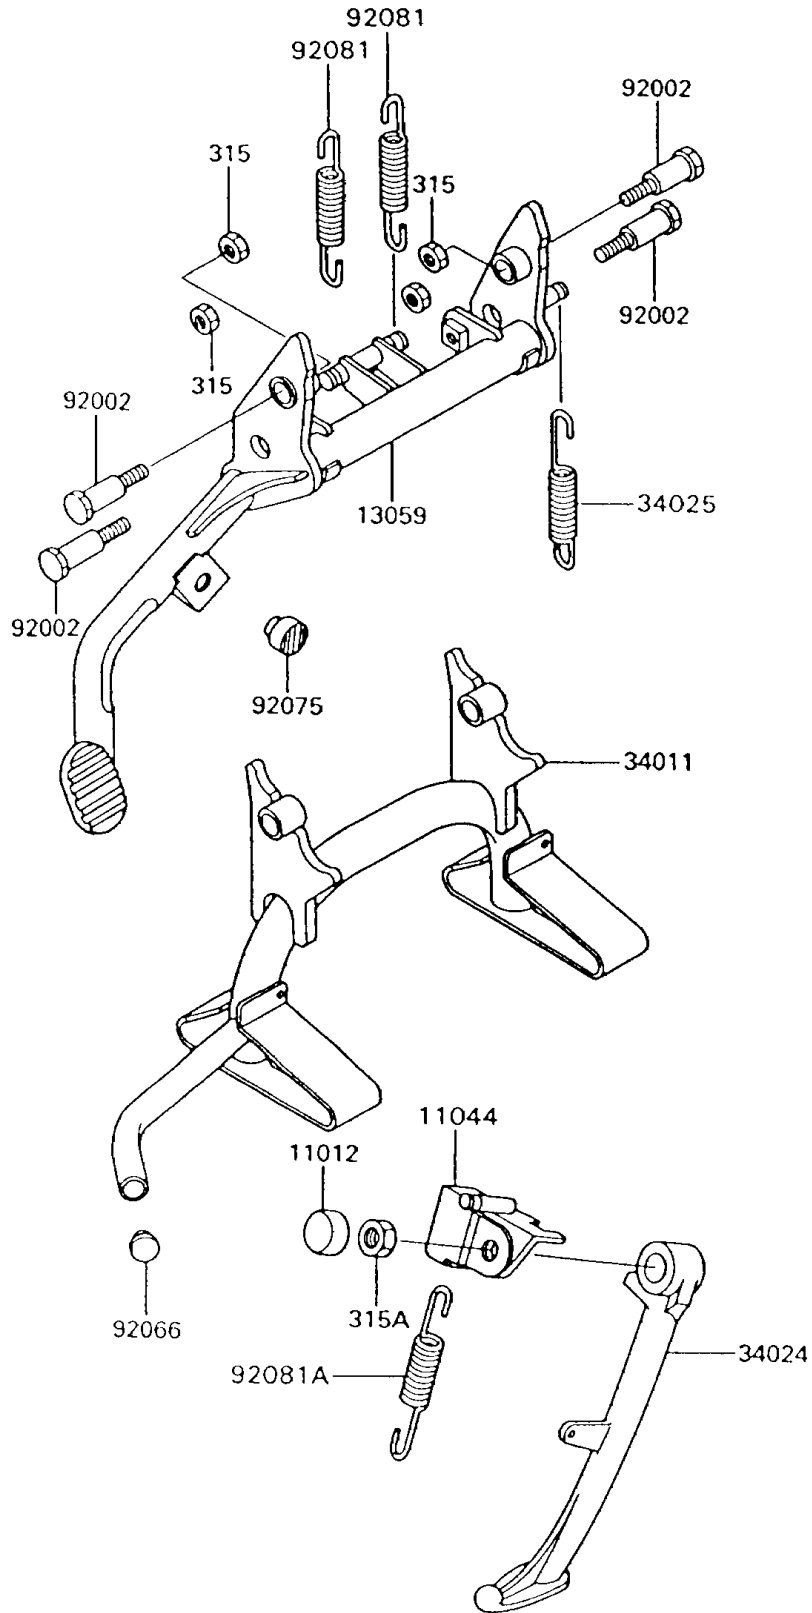

1994 Voyager XII PARTS DIAGRAM

Stand(s)

F2190

1994 Voyager XII PARTS LIST

Stand(s)

ITEM NAME	PART NUMBER	QUANTITY
NUT-HEX-FINE,10MM,BLACK (Ref # 315)	315C1000	4
NUT-HEX-FINE (Ref # 315A)	315C1200	1
CAP,NUT (Ref # 11012)	11012-1508	1
BRACKET,SIDE STAND SWITCH (Ref # 11044)	11044-1660	1
LEVER-KICK,CENTER STAND (Ref # 13059)	13059-1118	1
STAND-CENTER (Ref # 34011)	34011-1127	1
STAND-SIDE (Ref # 34024)	34024-1202	1
SPRING,STAND (Ref # 34025)	34025-008	1
BOLT,CENTER STAND (Ref # 92002)	92002-1679	4
PLUG,COWLING STAY (Ref # 92066)	92066-1184	1
DAMPER (Ref # 92075)	92075-015	1
SPRING,STAND (Ref # 92081)	92081-1586	2
SPRING,SIDE STAND (Ref # 92081A)	92081-1727	1