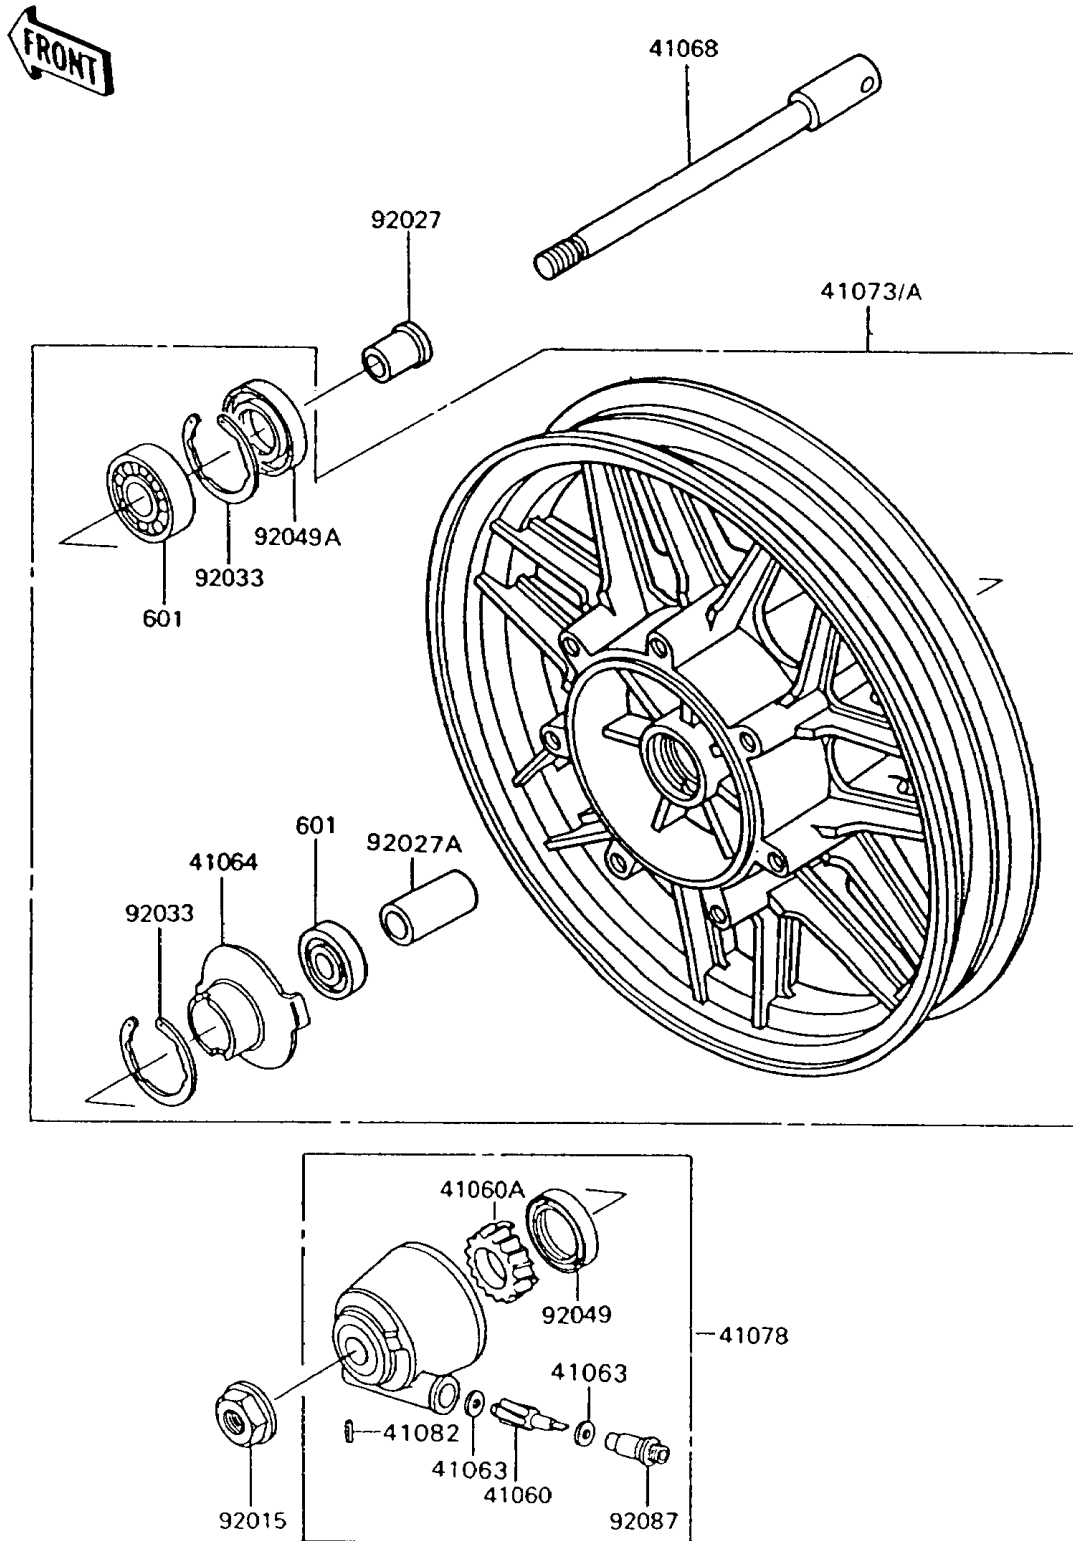

1992 Voyager XII PARTS DIAGRAM

Front Wheel

F2230

1992 Voyager XII PARTS LIST

Front Wheel

ITEM NAME	PART NUMBER	QUANTITY
BEARING-BALL,#6302UG (Ref # 601)	601B6302UG	2
GEAR-METER SCREW,9T (Ref # 41060)	41060-1016	1
GEAR-METER SCREW,25T (Ref # 41060A)	41060-1041	1
WASHER,5.1X9X0.4 (Ref # 41063)	41063-001	2
RECEIVER-SPEEDOMETER (Ref # 41064)	41064-1006	1
AXLE,FR (Ref # 41068)	41068-1199	1
WHEEL-ASSY,FR,M.GRAY NO.1 (Ref # 41073)	41073-1424-V8	1
CASE-ASSY-METER GEAR (Ref # 41078)	41078-1064	1
PIN,SPRING (Ref # 41082)	41082-001	1
NUT,14MM (Ref # 92015)	92015-1407	1
COLLAR,L=30 (Ref # 92027)	92027-1225	1
COLLAR,15.2X22X76 (Ref # 92027A)	92027-1921	1
RING-SNAP,42MM (Ref # 92033)	92033-1041	2
SEAL-OIL,BJN30427-C3 (Ref # 92049)	92049-1057	1
SEAL-OIL,BJN22425 (Ref # 92049A)	92049-1058	1
BUSHING-METER GEAR (Ref # 92087)	92087-1002	1