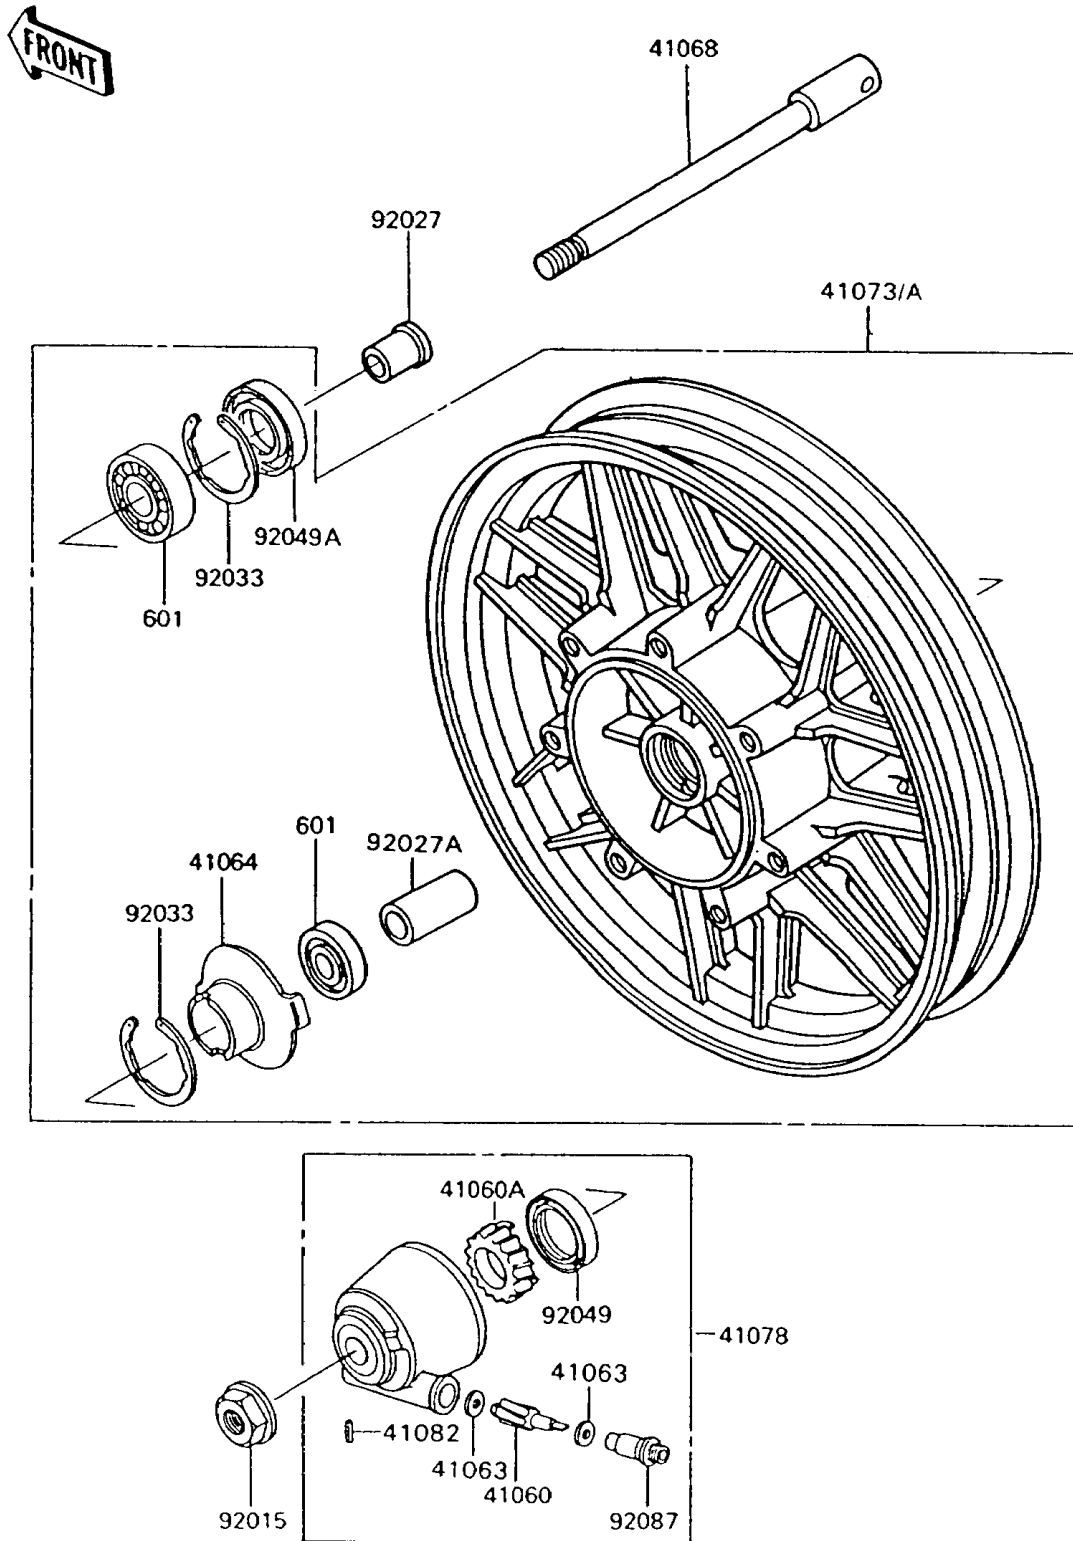

1994 Voyager XII PARTS DIAGRAM

Front Wheel

F2230

1994 Voyager XII PARTS LIST

Front Wheel

ITEM NAME	PART NUMBER	QUANTITY
BEARING-BALL,#6302UG (Ref # 601)	601B6302UG	2
GEAR-METER SCREW,9T (Ref # 41060)	41060-1016	1
GEAR-METER SCREW,25T (Ref # 41060A)	41060-1041	1
WASHER,5.1X9X0.4 (Ref # 41063)	41063-001	2
RECEIVER-SPEEDOMETER (Ref # 41064)	41064-1006	1
AXLE,FR (Ref # 41068)	41068-1199	1
WHEEL-ASSY,FR,GRAY NO.1 (Ref # 41073A)	41073-1552-V8	1
CASE-ASSY-METER GEAR (Ref # 41078)	41078-1064	1
PIN,SPRING (Ref # 41082)	41082-001	1
NUT,14MM (Ref # 92015)	92015-1407	1
COLLAR,L=30 (Ref # 92027)	92027-1225	1
COLLAR,15.2X22X76 (Ref # 92027A)	92027-1921	1
RING-SNAP,42MM (Ref # 92033)	92033-1041	2
SEAL-OIL,BJN30427-C3 (Ref # 92049)	92049-1057	1
SEAL-OIL,BJN22425 (Ref # 92049A)	92049-1058	1
BUSHING-METER GEAR (Ref # 92087)	92087-1002	1