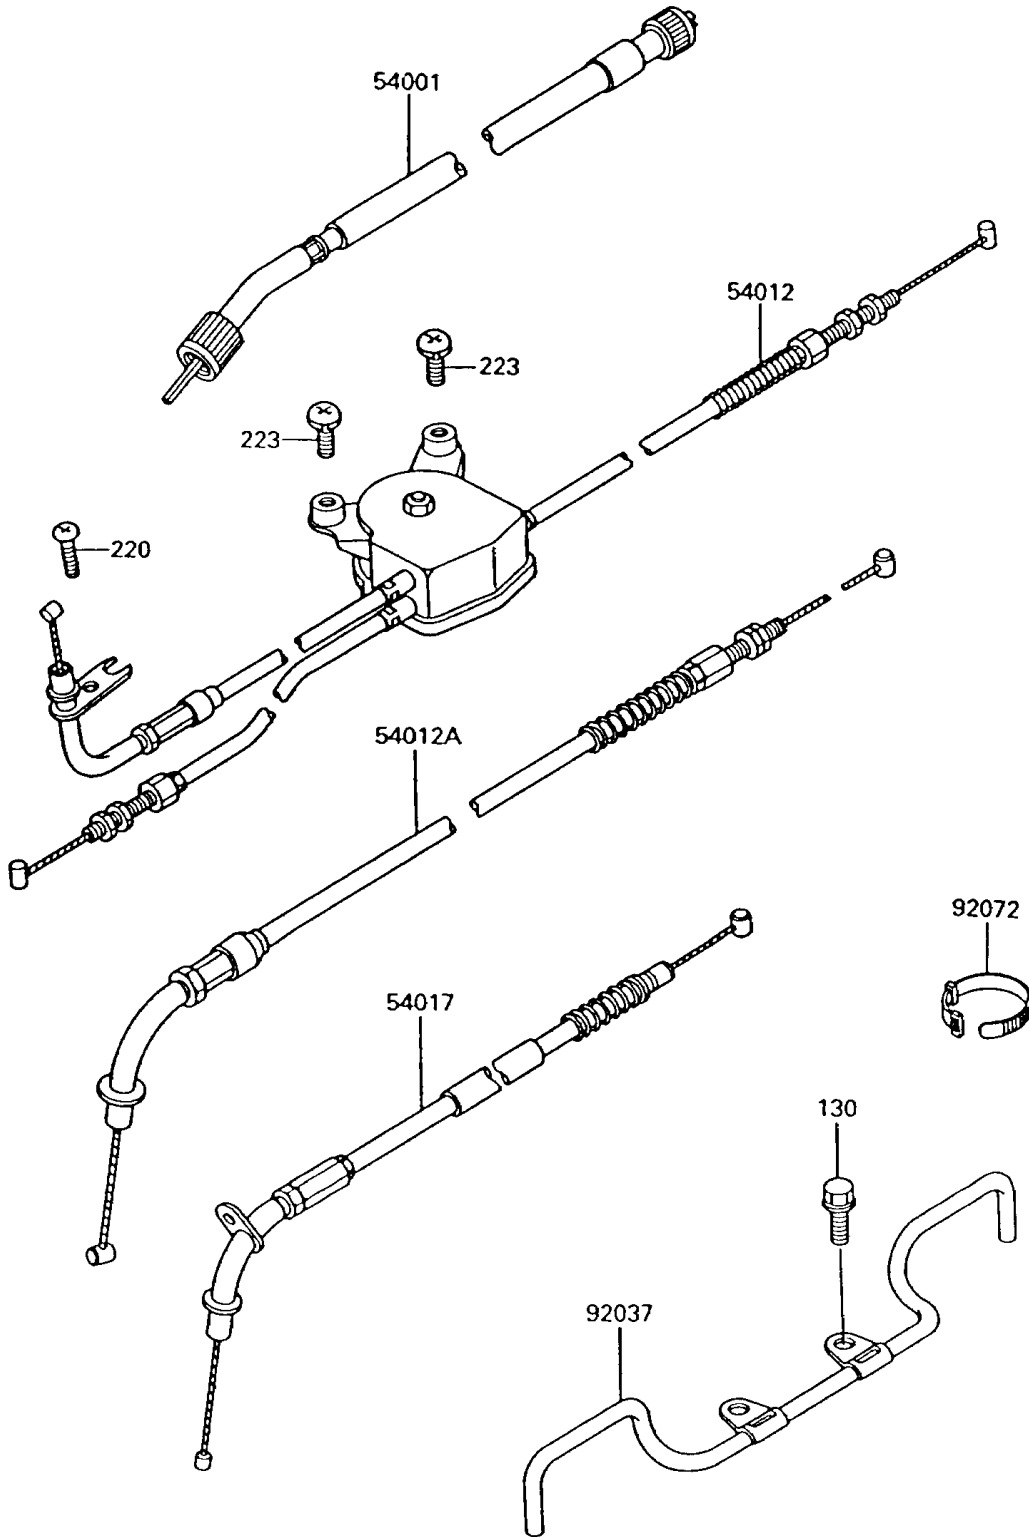

1993 Voyager XII PARTS DIAGRAM

Cables

F2540

1993 Voyager XII PARTS LIST

Cables

ITEM NAME	PART NUMBER	QUANTITY
BOLT-FLANGED (Ref # 130)	130B0614	2
SCREW-PAN-CROS (Ref # 220)	220C0514	1
SCREW-PAN-WS-CROS (Ref # 223)	223B0610	2
CABLE-SPEEDOMETER (Ref # 54001)	54001-1121	1
CABLE-THROTTLE,OPENING (Ref # 54012)	54012-1331	1
CABLE-THROTTLE,CLOSING (Ref # 54012A)	54012-1332	1
CABLE-STARTER (Ref # 54017)	54017-1095	1
CLAMP,CABLE&HOSE (Ref # 92037)	92037-1832	1
BAND,L=185 (Ref # 92072)	92072-1195	1