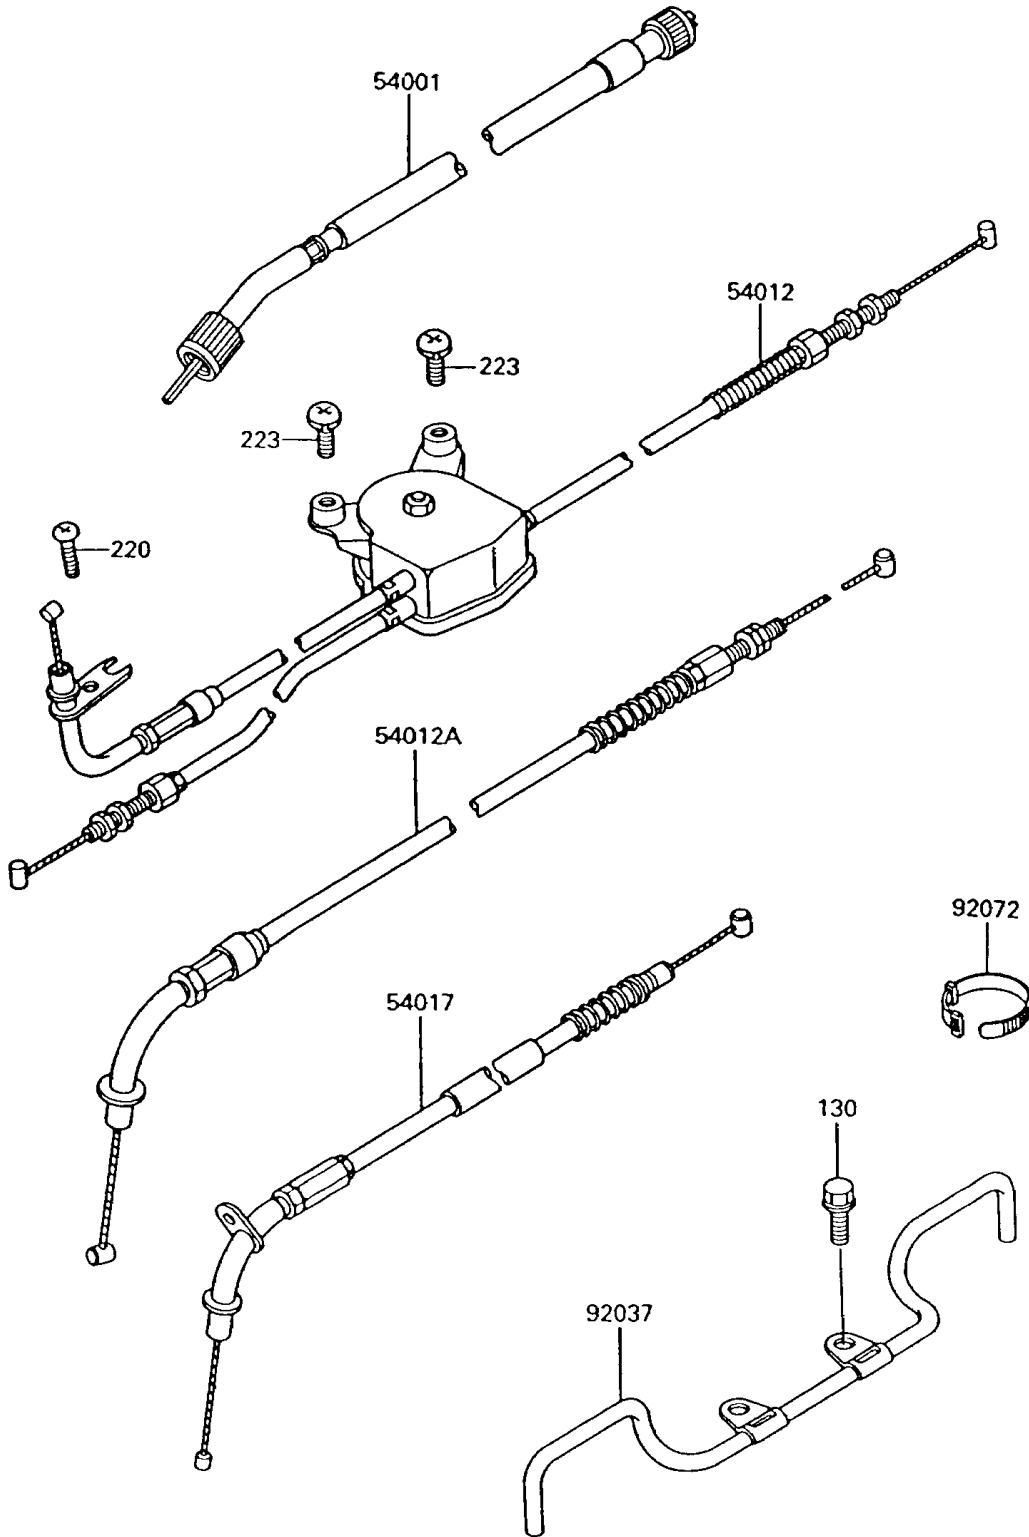

1994 Voyager XII PARTS DIAGRAM

Cables

F2540

1994 Voyager XII PARTS LIST

Cables

ITEM NAME	PART NUMBER	QUANTITY
BOLT-FLANGED (Ref # 130)	130B0614	2
SCREW-PAN-CROS (Ref # 220)	220C0514	1
SCREW-PAN-WS-CROS (Ref # 223)	223B0610	2
CABLE-SPEEDOMETER (Ref # 54001)	54001-1121	1
CABLE-THROTTLE,OPENING (Ref # 54012)	54012-1331	1
CABLE-THROTTLE,CLOSING (Ref # 54012A)	54012-1332	1
CABLE-STARTER (Ref # 54017)	54017-1095	1
CLAMP,CABLE&HOSE (Ref # 92037)	92037-1832	1
BAND,L=185 (Ref # 92072)	92072-1195	1