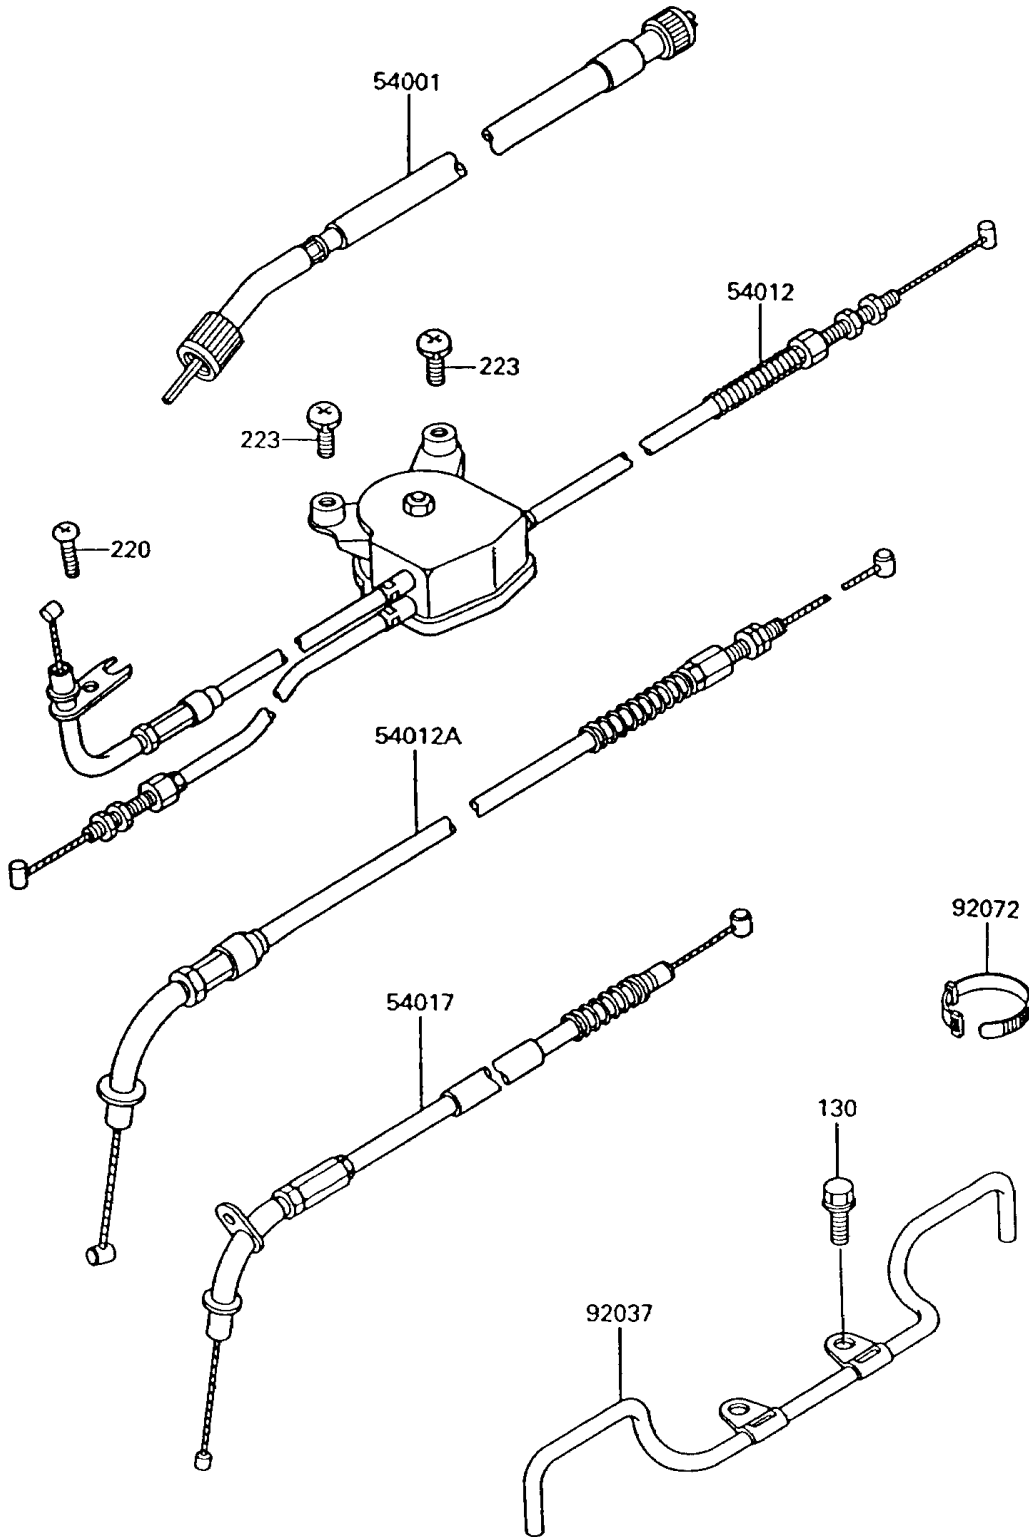

# 1994 Voyager XII PARTS DIAGRAM

Cables

F2540

# 1994 Voyager XII PARTS LIST

## Cables

ITEM NAME	PART NUMBER	QUANTITY
BOLT-FLANGED (Ref # 130)	130B0614	2
SCREW-PAN-CROS (Ref # 220)	220C0514	1
SCREW-PAN-WS-CROS (Ref # 223)	223B0610	2
CABLE-SPEEDOMETER (Ref # 54001)	54001-1121	1
CABLE-THROTTLE,OPENING (Ref # 54012)	54012-1331	1
CABLE-THROTTLE,CLOSING (Ref # 54012A)	54012-1332	1
CABLE-STARTER (Ref # 54017)	54017-1095	1
CLAMP,CABLE&HOSE (Ref # 92037)	92037-1832	1
BAND,L=185 (Ref # 92072)	92072-1195	1