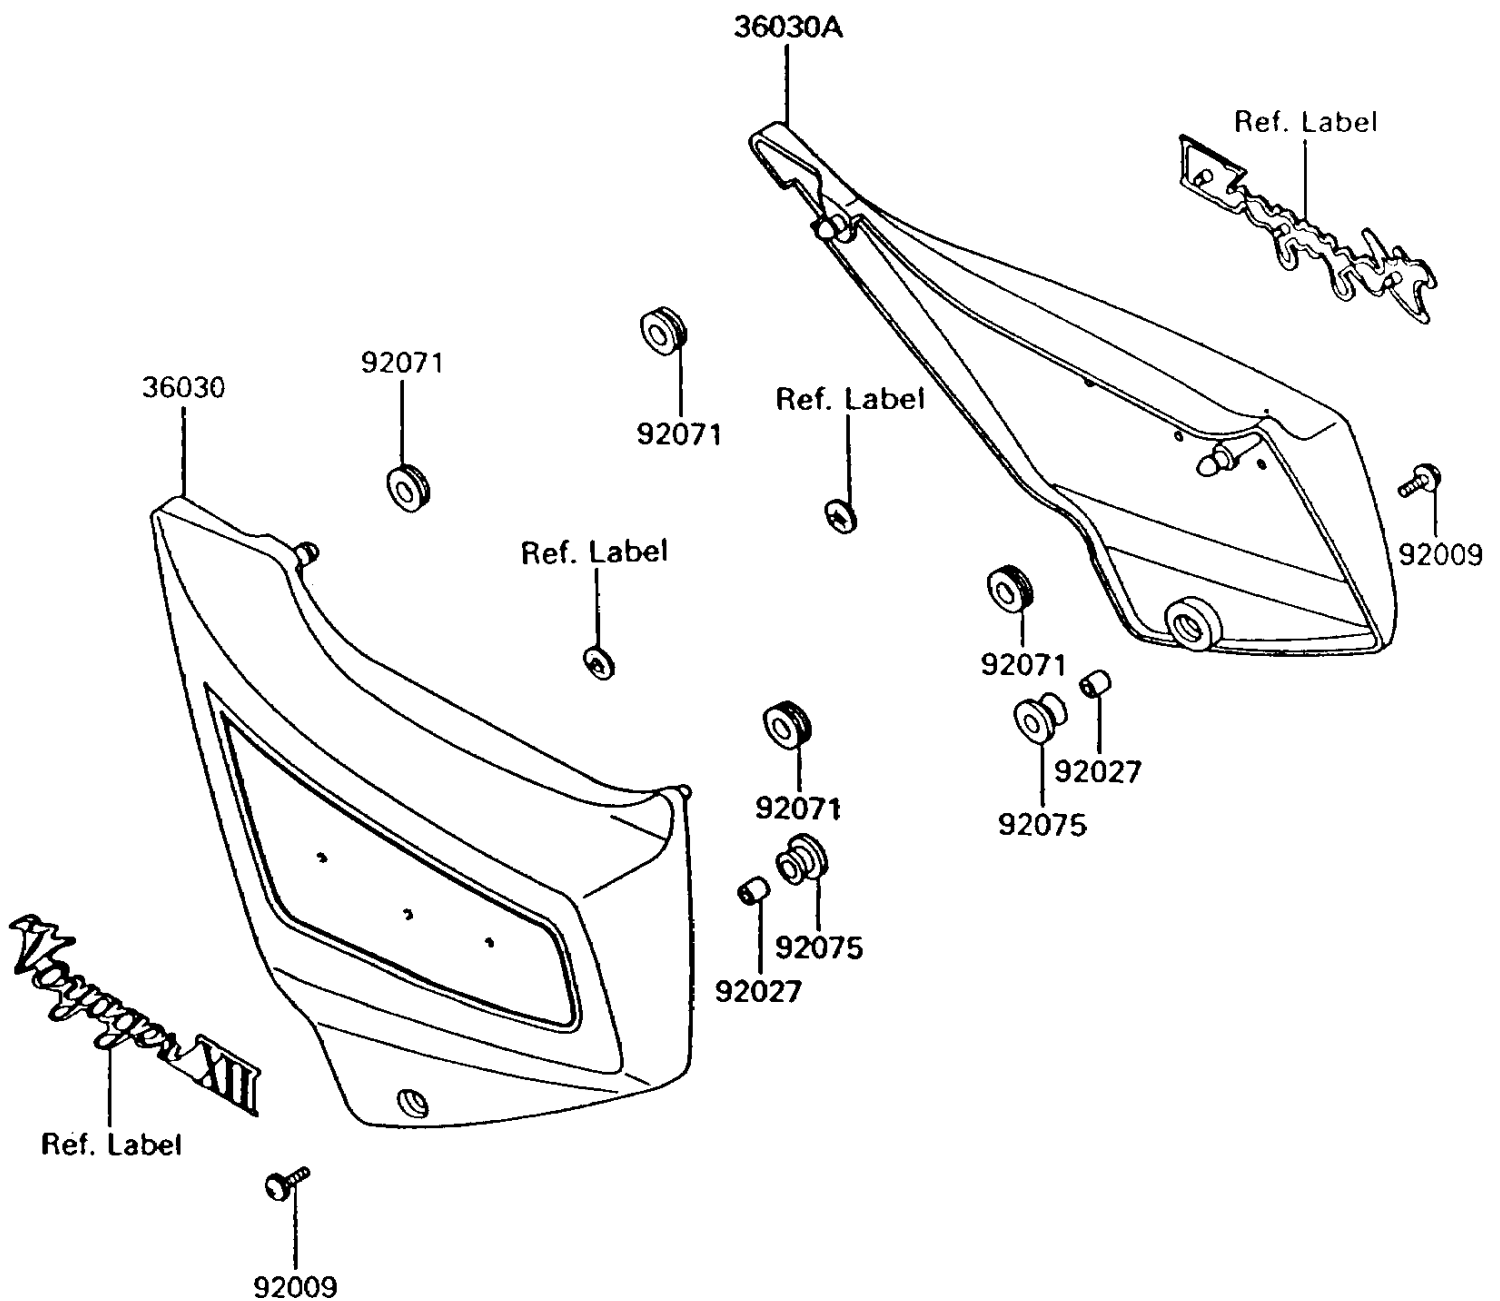

# 1992 Voyager XII PARTS DIAGRAM

Side Covers(ZG1200-B6/B7)

F2611

# 1992 Voyager XII PARTS LIST

Side Covers(ZG1200-B6/B7)

ITEM NAME	PART NUMBER	QUANTITY
COVER-SIDE,LH,EBONY/GREEN (Ref # 36030)	36030-5077-TL	1
COVER-SIDE,RH,EBONY/GREEN (Ref # 36030A)	36030-5078-TL	1
SCREW,6X18,BLACK (Ref # 92009)	92009-1181	2
COLLAR,6.8X10X12 (Ref # 92027)	92027-162	2
GROMMET (Ref # 92071)	92071-056	4
DAMPER,MALE (Ref # 92075)	92075-174	2