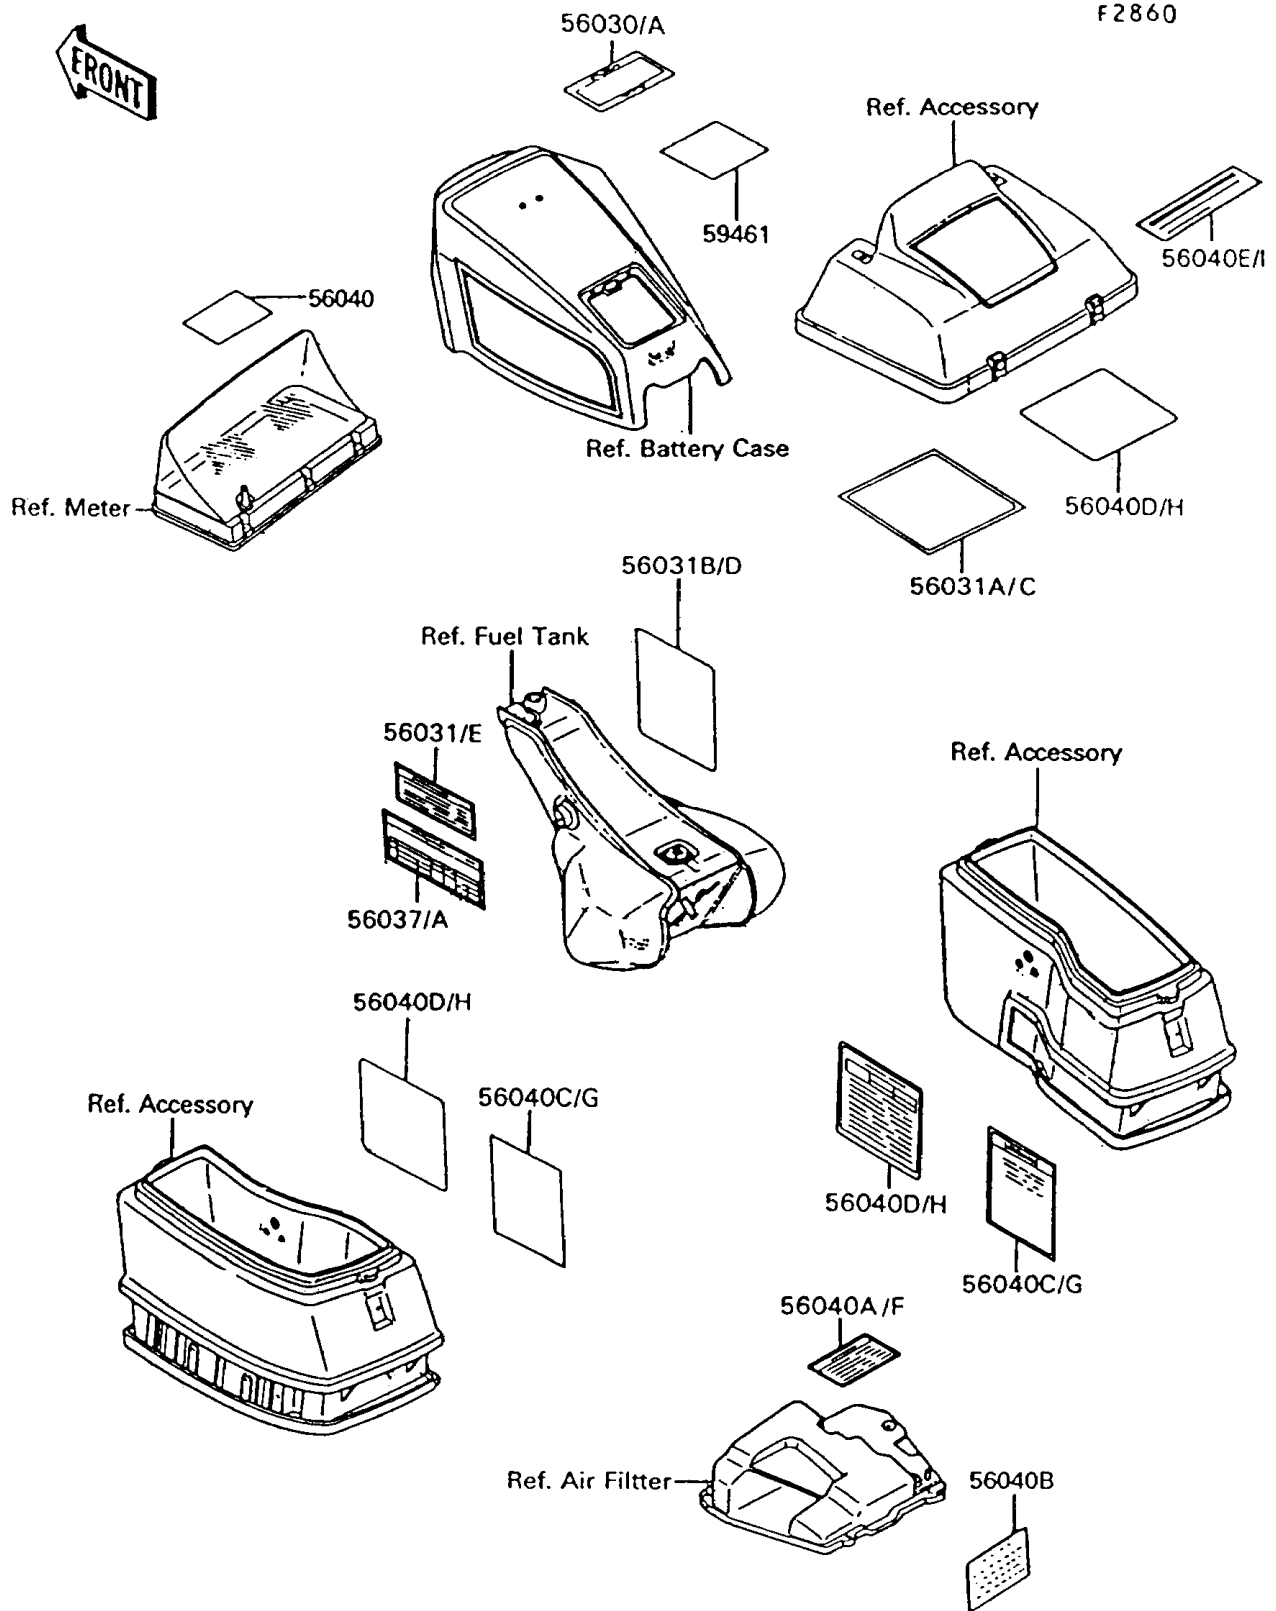

1994 Voyager XII PARTS DIAGRAM

Labels

1994 Voyager XII PARTS LIST

Labels

ITEM NAME	PART NUMBER	QUANTITY
LABEL-WARNING,AIR INTAKE (Ref # 56040A)	56040-1014	1
LABEL,RIDING & SAFETY (Ref # 56030)	56030-1087	1
LABEL,RIDING&SAFETY (Ref # 56030A)	56030-1129	1
LABEL-MANUAL,OIL & OIL FILTER (Ref # 56031)	56031-1465	1
LABEL-MANUAL,DAILY SAFETY (Ref # 56031A)	56031-1466	1
LABEL-MANUAL,BATTERY VENT (Ref # 56031B)	56031-1467	1
LABEL-MANUAL,DAILY SAFETY (Ref # 56031C)	56031-1665	1
LABEL-MANUAL,BATTERY VENT (Ref # 56031D)	56031-1666	1
LABEL-MANUAL,OIL&OIL FILTER (Ref # 56031E)	56031-1667	1
LABEL-SPECIFICATION,TIRE&LOAD (Ref # 56037)	56037-1383	1
LABEL-SPECIFICATION,TIRE&LOAD (Ref # 56037A)	56037-1480	1
LABEL-WARNING,BREAK IN CAUTION (Ref # 56040)	56040-1007	1
LABEL-WARNING,EVAPO (Ref # 56040B)	56040-1170	1
LABEL-WARNING,SIDE BAG (Ref # 56040C)	56040-1171	2
LABEL-WARNING,MAXIMUM LOAD (Ref # 56040D)	56040-1202	3
LABEL-WARNING,MAXIMUM LOAD (Ref # 56040E)	56040-1222	1
LABEL-WARNING,AIR INTAKE (Ref # 56040F)	56040-1255	1
LABEL-WARNING,SIDE BAG (Ref # 56040G)	56040-1308	2
LABEL-WARNING,MAXIMUM LOAD (Ref # 56040H)	56040-1309	3
LABEL-WARNING,MAXIMUM LOAD (Ref # 56040I)	56040-1310	1
LABEL-CERTIFICATION,EVAPO ROUT (Ref # 59461)	59461-1700	1