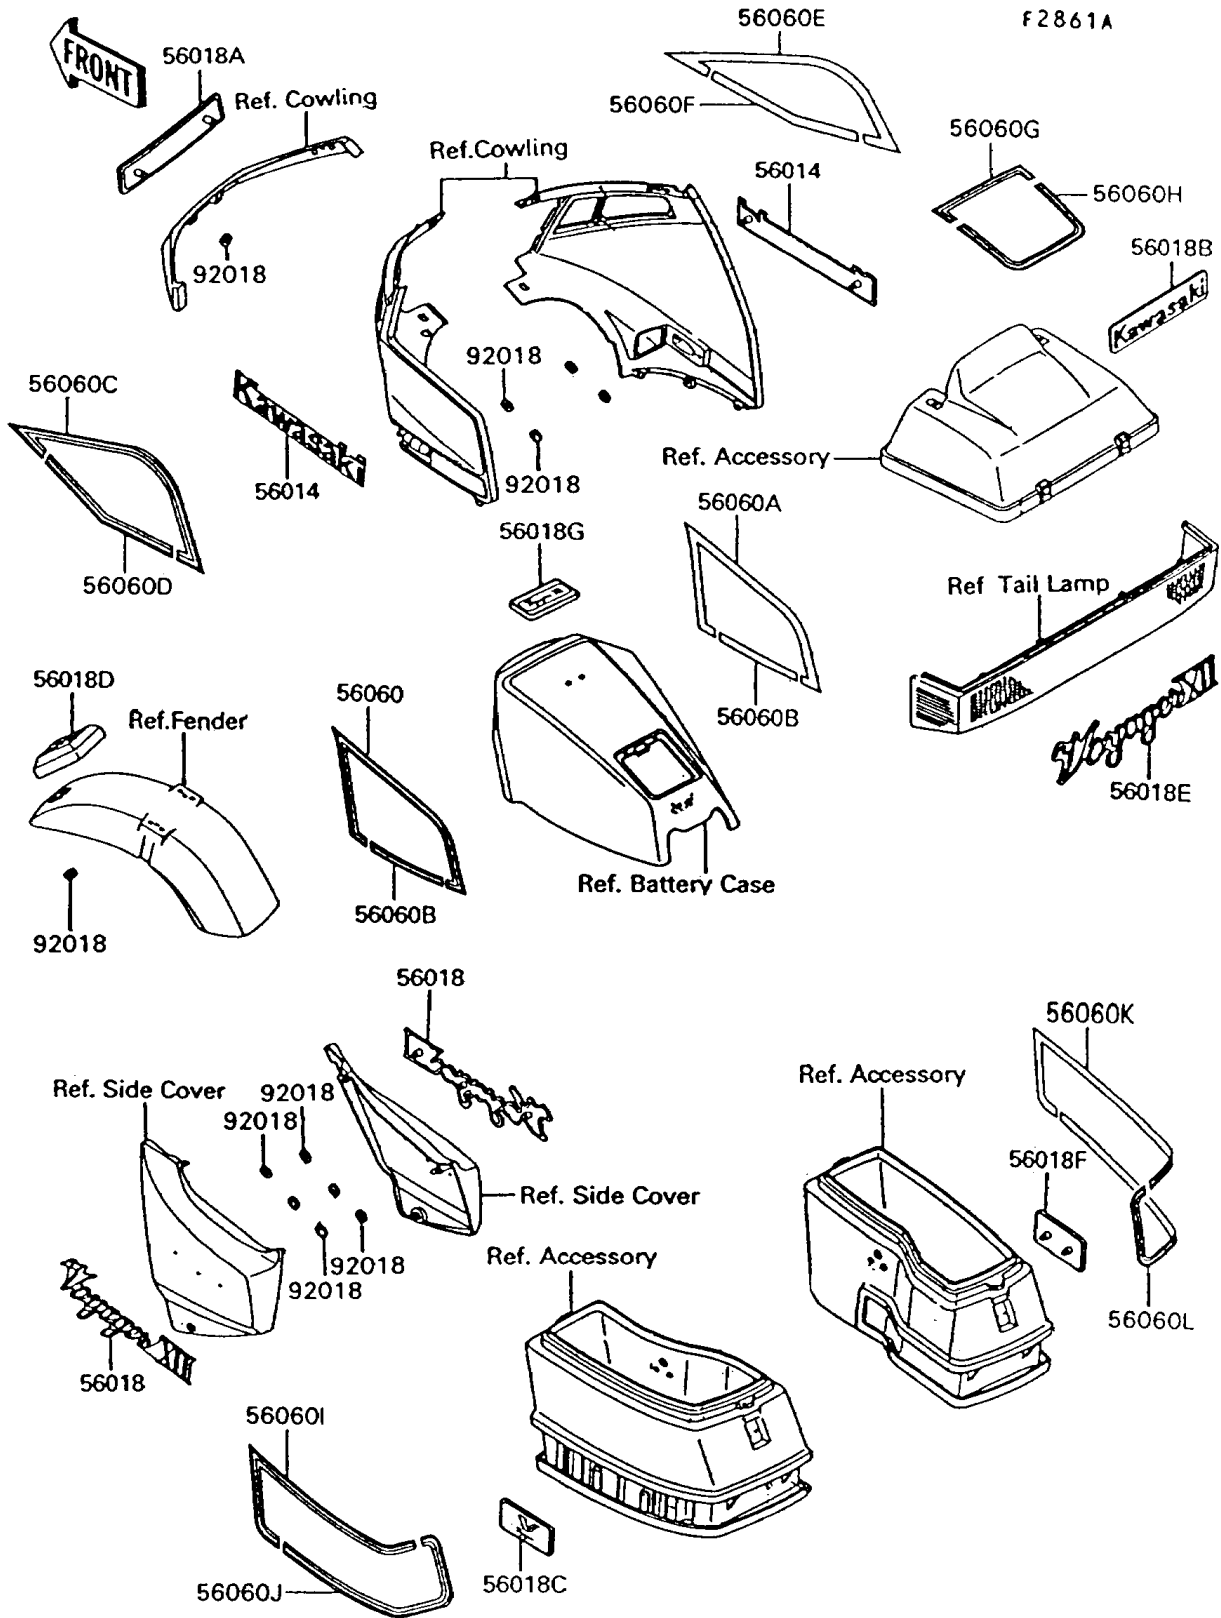

# 1994 Voyager XII PARTS DIAGRAM

Decals(ZG1200-B8/B9)

# 1994 Voyager XII PARTS LIST

Decals(ZG1200-B8/B9)

ITEM NAME	PART NUMBER	QUANTITY
EMBLEM,COWLING,KAWASAKI (Ref # 56014)	56014-1133	2
MARK,SIDE COVER (Ref # 56018)	56018-1857	2
MARK,WINDSHIELD COVER,KAWASAKI (Ref # 56018A)	56018-1858	1
MARK,TRUNK COVER,KAWASAKI (Ref # 56018B)	56018-1859	1
MARK,SIDE BAG,LH (Ref # 56018C)	56018-1860	1
MARK,FRONT FENDER (Ref # 56018D)	56018-1861	1
MARK,TAIL LAMP (Ref # 56018E)	56018-1862	1
MARK,SIDE BAG,RH (Ref # 56018F)	56018-1882	1
MARK,CRUISE CONTROL SWITCH (Ref # 56018G)	56018-1982	1
PATTERN,TANK COVER,LH,TOP (Ref # 56060)	56060-1922	1
PATTERN,TANK COVER,RH,TOP (Ref # 56060A)	56060-1923	1
PATTERN,TANK COVER,L&R,BOTTOM (Ref # 56060B)	56060-1924	2
PATTERN,UPP COWLING,LH,TOP (Ref # 56060C)	56060-1925	1
PATTERN,UPP COWLING,LH,BOTTOM (Ref # 56060D)	56060-1926	1
PATTERN,UPP COWLING,RH,TOP (Ref # 56060E)	56060-1927	1
PATTERN,UPP COWLING,RH,BOTTOM (Ref # 56060F)	56060-1928	1
PATTERN,CENTER BAG COVER,FR (Ref # 56060G)	56060-1929	1
PATTERN,CENTER BAG COVER,RR (Ref # 56060H)	56060-1930	1
PATTERN,SIDE BAG BODY,LH,TOP (Ref # 56060I)	56060-1931	1
PATTERN,SIDE BAG BODY,LH,BOTTO (Ref # 56060J)	56060-1932	1
PATTERN,SIDE BAG BODY,RH,TOP (Ref # 56060K)	56060-1933	1
PATTERN,SIDE BAG BODY,RH,BOTTO (Ref # 56060L)	56060-1934	1
NUT,PUSH,3MM (Ref # 92018)	92018-005	14