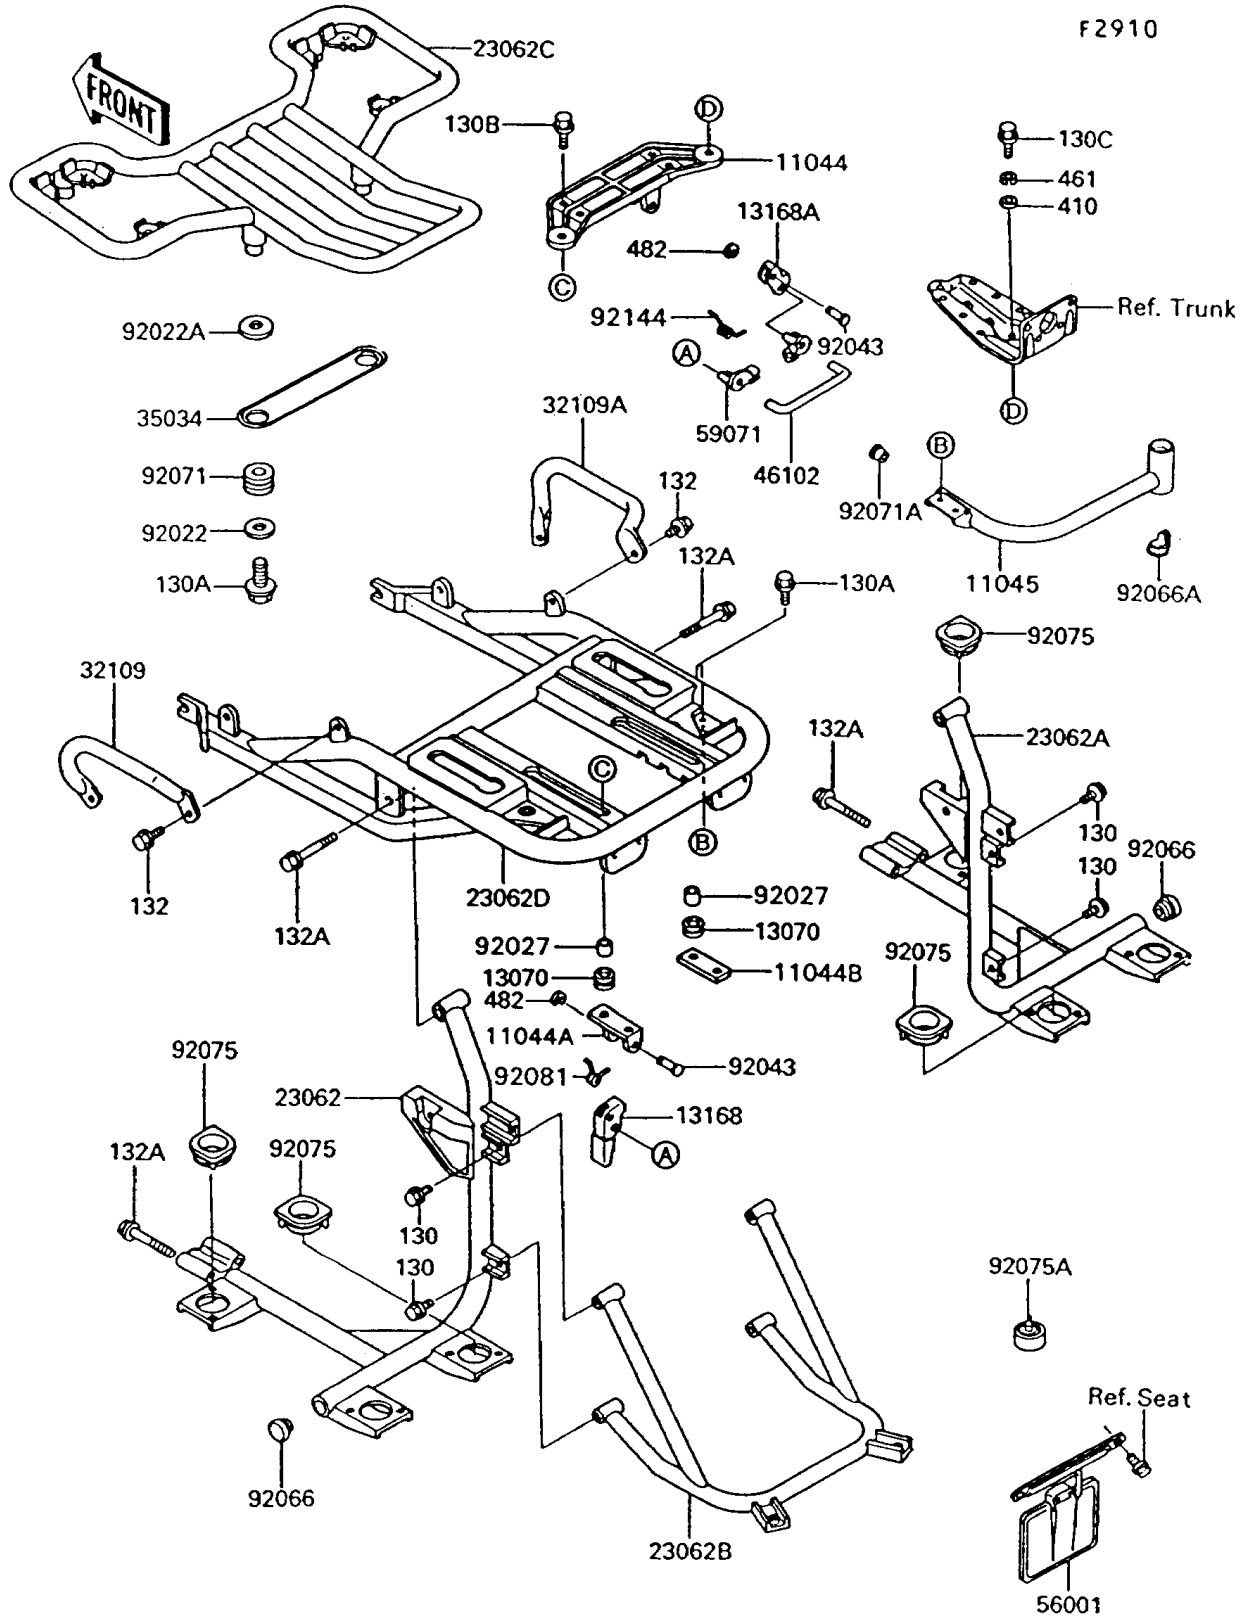

1992 Voyager XII PARTS DIAGRAM

Accessory(Trunk Bracket)