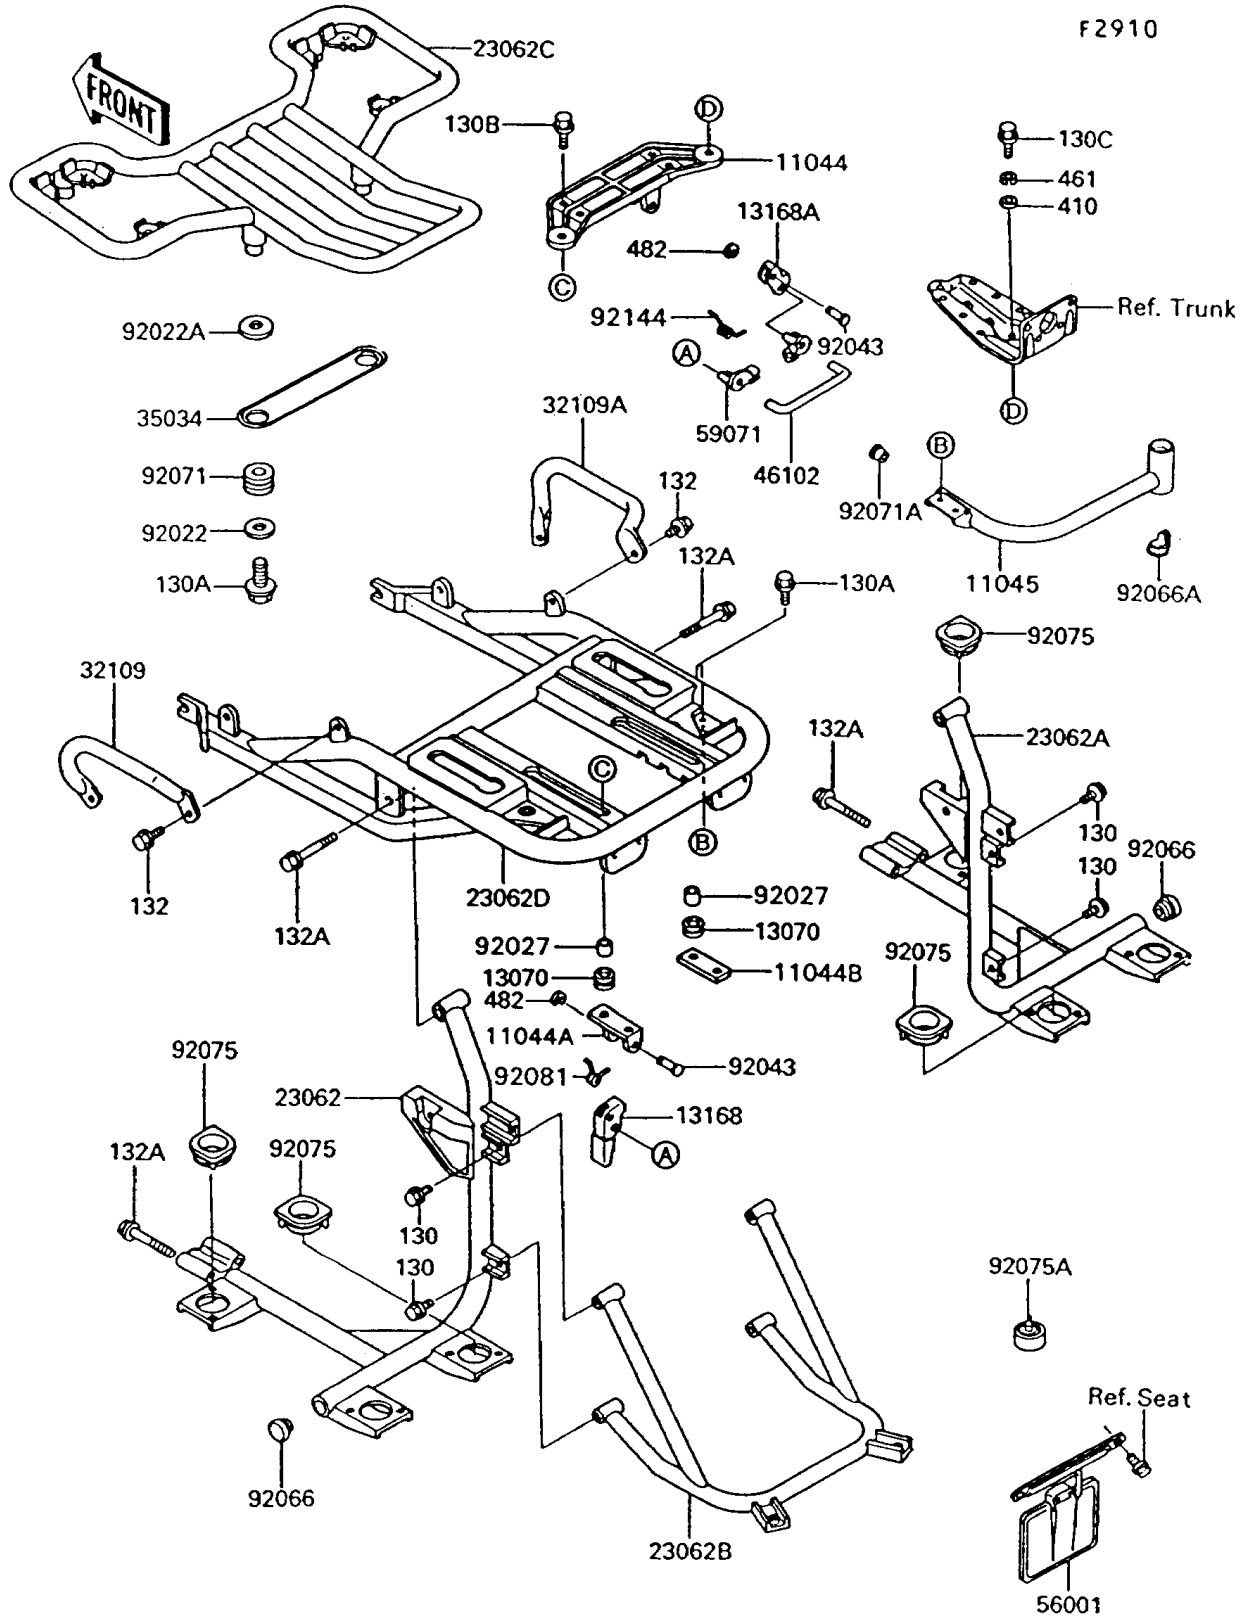

# 1992 Voyager XII PARTS DIAGRAM

Accessory(Trunk Bracket)

## 1992 Voyager XII PARTS LIST

Accessory(Trunk Bracket)

| ITEM NAME                            | PART NUMBER | QUANTITY |
|--------------------------------------|-------------|----------|
| COLLAR,6.8X10X9.5 (Ref # 92027)      | 92027-1983  | 4        |
| PIN,6X28 (Ref # 92043)               | 92043-1308  | 2        |
| PLUG (Ref # 92066)                   | 92066-1220  | 4        |
| PLUG (Ref # 92066A)                  | 92066-1287  | 1        |
| GROMMET (Ref # 92071)                | 92071-1131  | 4        |
| GROMMET (Ref # 92071A)               | 92071-1156  | 1        |
| DAMPER (Ref # 92075)                 | 92075-1840  | 6        |
| DAMPER,MIRROR STOPPER (Ref # 92075A) | 92075-1844  | 1        |
| SPRING,RETURN (Ref # 92081)          | 92081-1967  | 1        |
| SPRING (Ref # 92144)                 | 92144-1045  | 1        |