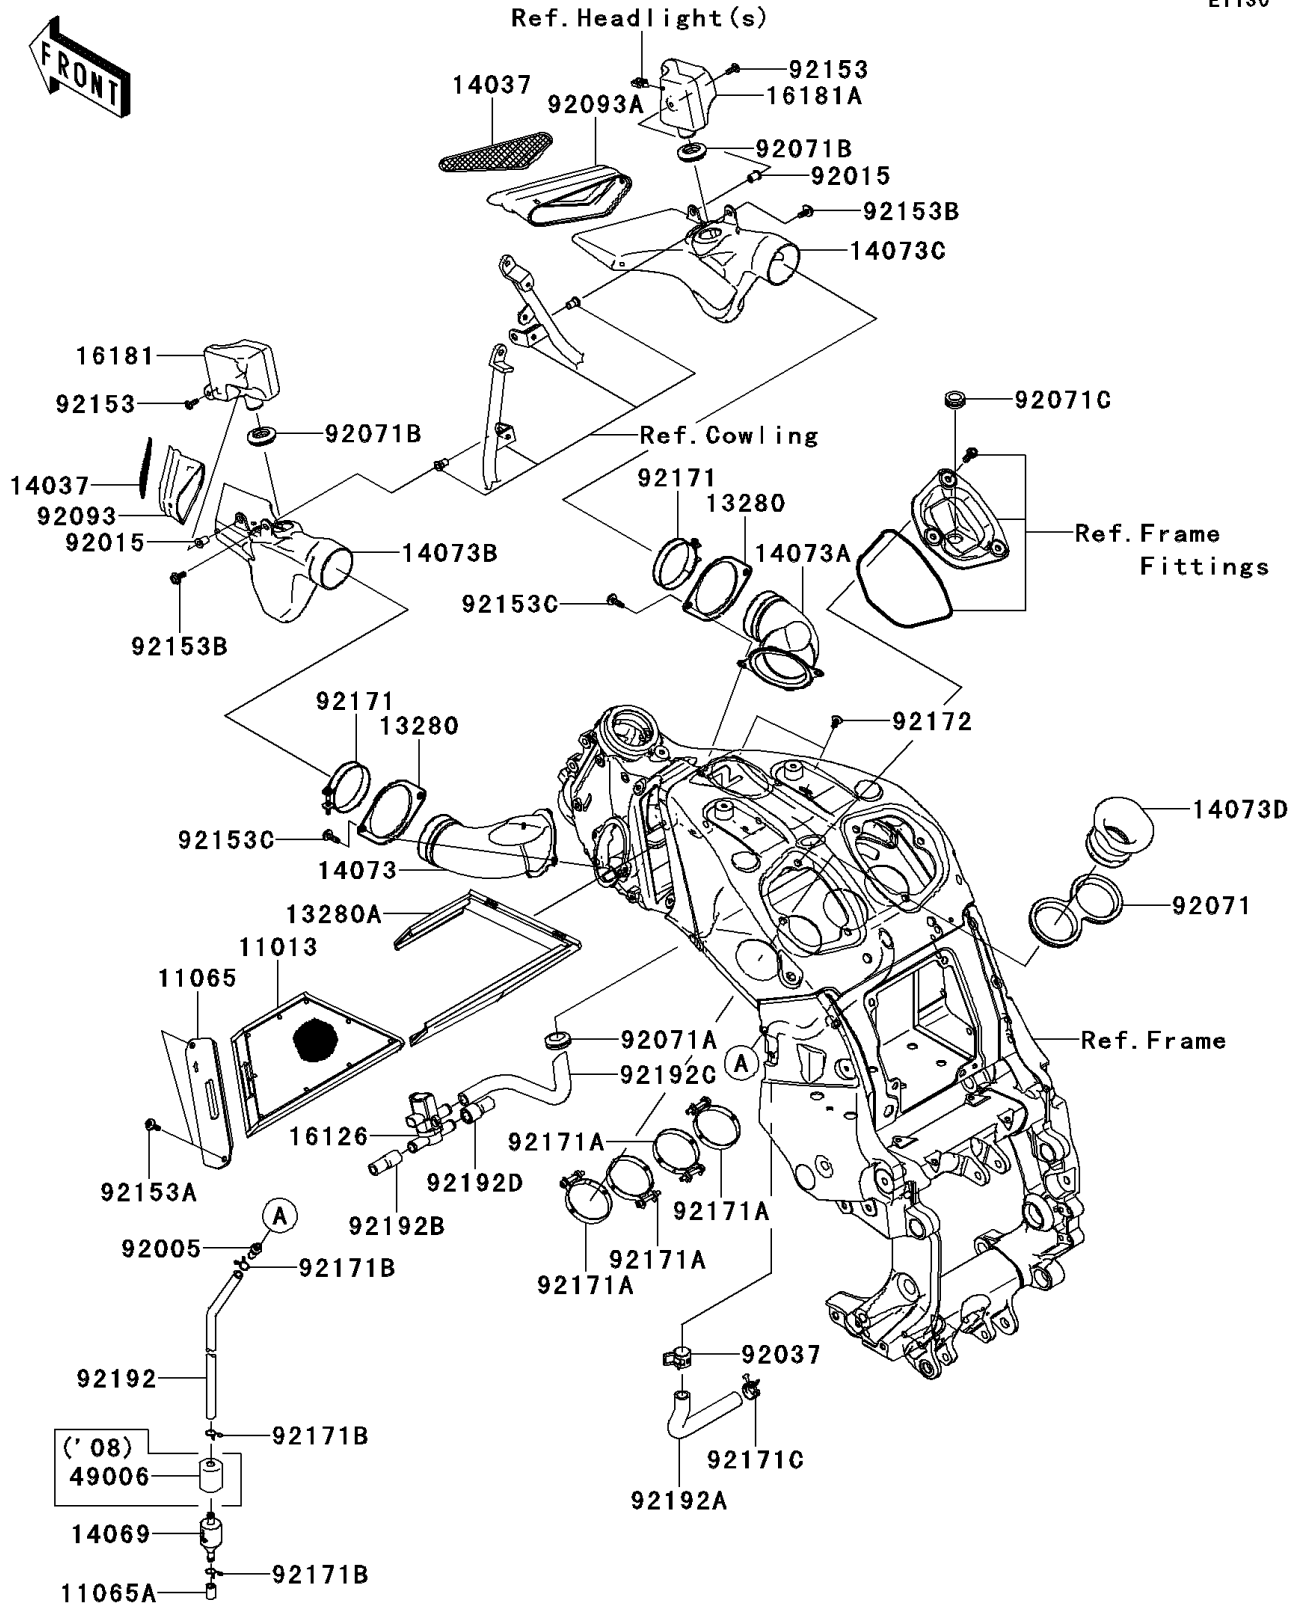

# 2008 Concours 14 ABS PARTS DIAGRAM

Air Cleaner

E1130

## 2008 Concours 14 ABS PARTS LIST

### Air Cleaner

ITEM NAME	PART NUMBER	QUANTITY
CLAMP,65MM (Ref # 92171)	92171-0543	2
CLAMP (Ref # 92171A)	92171-0677	4
CLAMP (Ref # 92171B)	92171-0721	3
CLAMP (Ref # 92171C)	92171-0771	1
SCREW,6X16 (Ref # 92172)	92172-0284	2
TUBE,7X12X390 (Ref # 92192)	92192-0258	1
TUBE,BREATHER (Ref # 92192A)	92192-0365	1
TUBE,REED VALVE-ASV (Ref # 92192B)	92192-0376	1
TUBE,ASV-FRAME (Ref # 92192C)	92192-0399	1
TUBE,ASV CAP (Ref # 92192D)	92192-0408	1