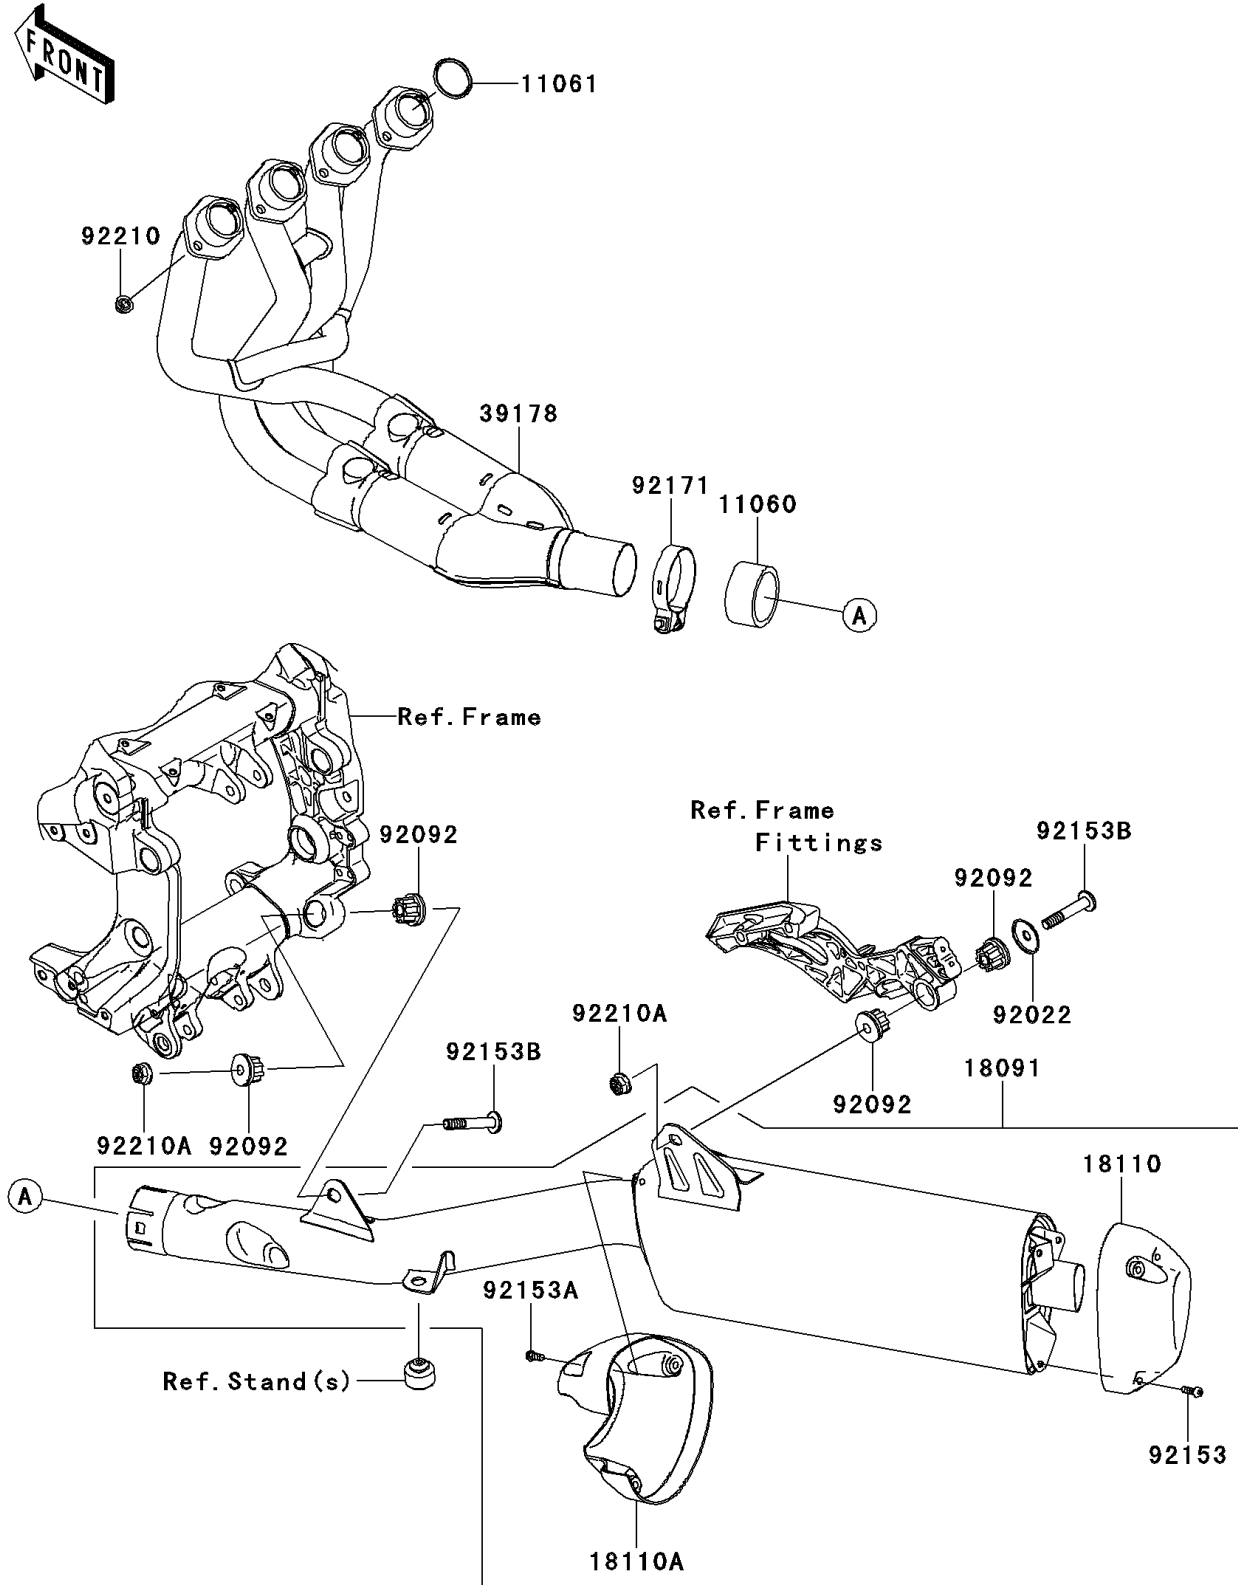

2009 Concours 14 ABS PARTS DIAGRAM

Muffler(s)

E1140

2009 Concours 14 ABS PARTS LIST

Muffler(s)

ITEM NAME	PART NUMBER	QUANTITY
GASKET,MUFFLER CONNECTING (Ref # 11060)	11060-1376	1
GASKET,EX PIPE (Ref # 11061)	11061-0027	4
BODY-COMP-MUFFLER (Ref # 18091)	18091-0469	1
BODY END-MUFFLER,RR (Ref # 18110)	18110-0062	1
BODY END-MUFFLER,FR (Ref # 18110A)	18110-0063	1
MANIFOLD-COMP-EXHAUST (Ref # 39178)	39178-0083	1
WASHER (Ref # 92022)	92022-289	1
BUSHING-RUBBER,MUFFLER (Ref # 92092)	92092-1087	4
BOLT,SOCKET,6X20 (Ref # 92153)	92153-1759	3
BOLT,SOCKET,6X16 (Ref # 92153A)	92153-1760	3
BOLT,SOCKET,10X58 (Ref # 92153B)	92153-1930	2
CLAMP,64.5MM (Ref # 92171)	92171-0683	1
NUT,8MM (Ref # 92210)	92210-0121	8
NUT,10X1.25 (Ref # 92210A)	92210-0316	2