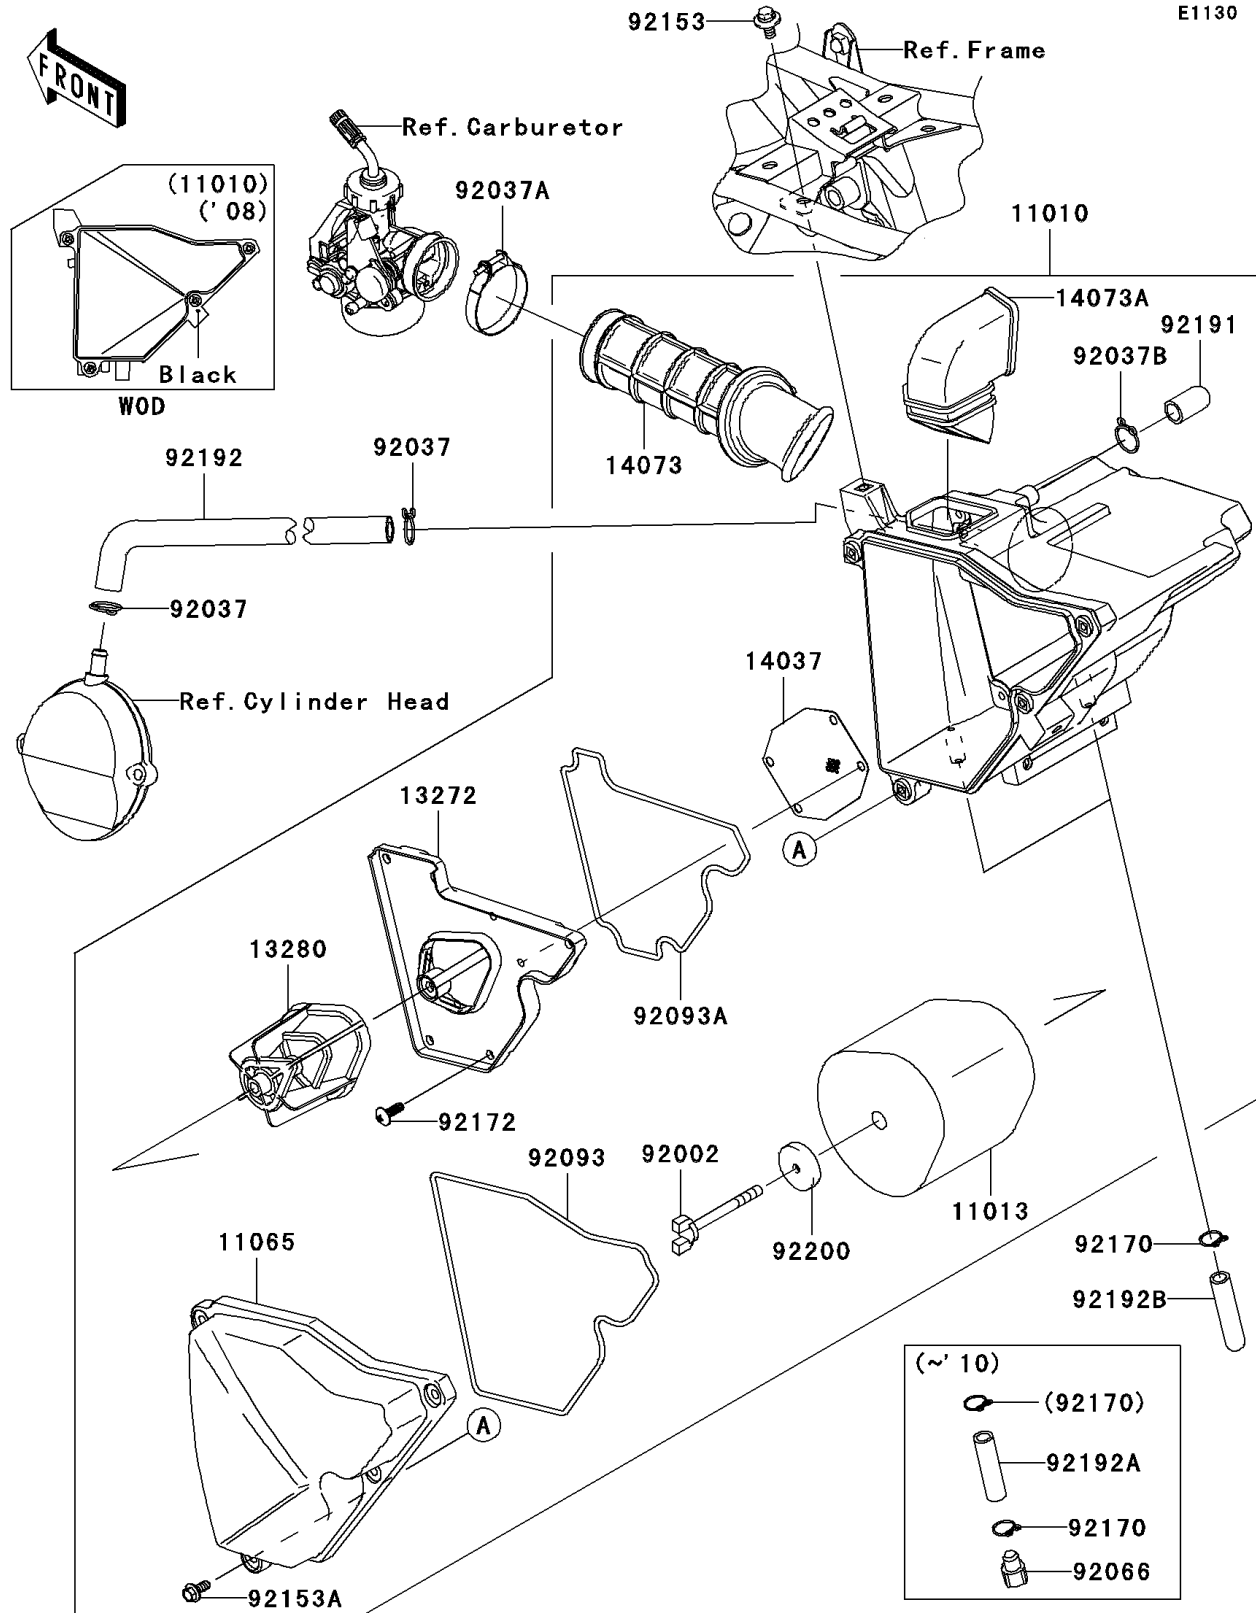

2009 KLX®140L PARTS DIAGRAM

Air Cleaner

2009 KLX®140L PARTS LIST

Air Cleaner

ITEM NAME	PART NUMBER	QUANTITY
FILTER-ASSY-AIR,F.BLACK (Ref # 11010)	11010-0128-6Z	1
ELEMENT-AIR FILTER (Ref # 11013)	11013-0025	1
CAP (Ref # 11065)	11065-0210	1
PLATE (Ref # 13272)	13272-0028	1
HOLDER (Ref # 13280)	13280-0253	1
SCREEN (Ref # 14037)	14037-0074	1
DUCT,CARB. (Ref # 14073)	14073-0171	1
DUCT,INTAKE (Ref # 14073A)	14073-0172	1
BOLT (Ref # 92002)	92002-1904	1
CLAMP,12.5MM (Ref # 92037)	92037-1271	2
CLAMP (Ref # 92037A)	92037-1305	1
CLAMP,14.5MM (Ref # 92037B)	92037-1900	1
PLUG,DRAIN (Ref # 92066)	92066-1475	2
SEAL,L=620 (Ref # 92093)	92093-0094	1
SEAL,L=520 (Ref # 92093A)	92093-0103	1
BOLT,FLANGED,6X14 (Ref # 92153)	92153-0936	1
BOLT,WP,5X14 (Ref # 92153A)	92153-1882	4
CLAMP,11.6MM (Ref # 92170)	92170-1796	4
SCREW,5X16 (Ref # 92172)	92172-0177	5
TUBE,DRAIN (Ref # 92191)	92191-1685	1
TUBE,BREATHER (Ref # 92192)	92192-0473	1
TUBE,8X12X45 (Ref # 92192A)	92192-0678	2
WASHER,6X26X2 (Ref # 92200)	92200-0394	1