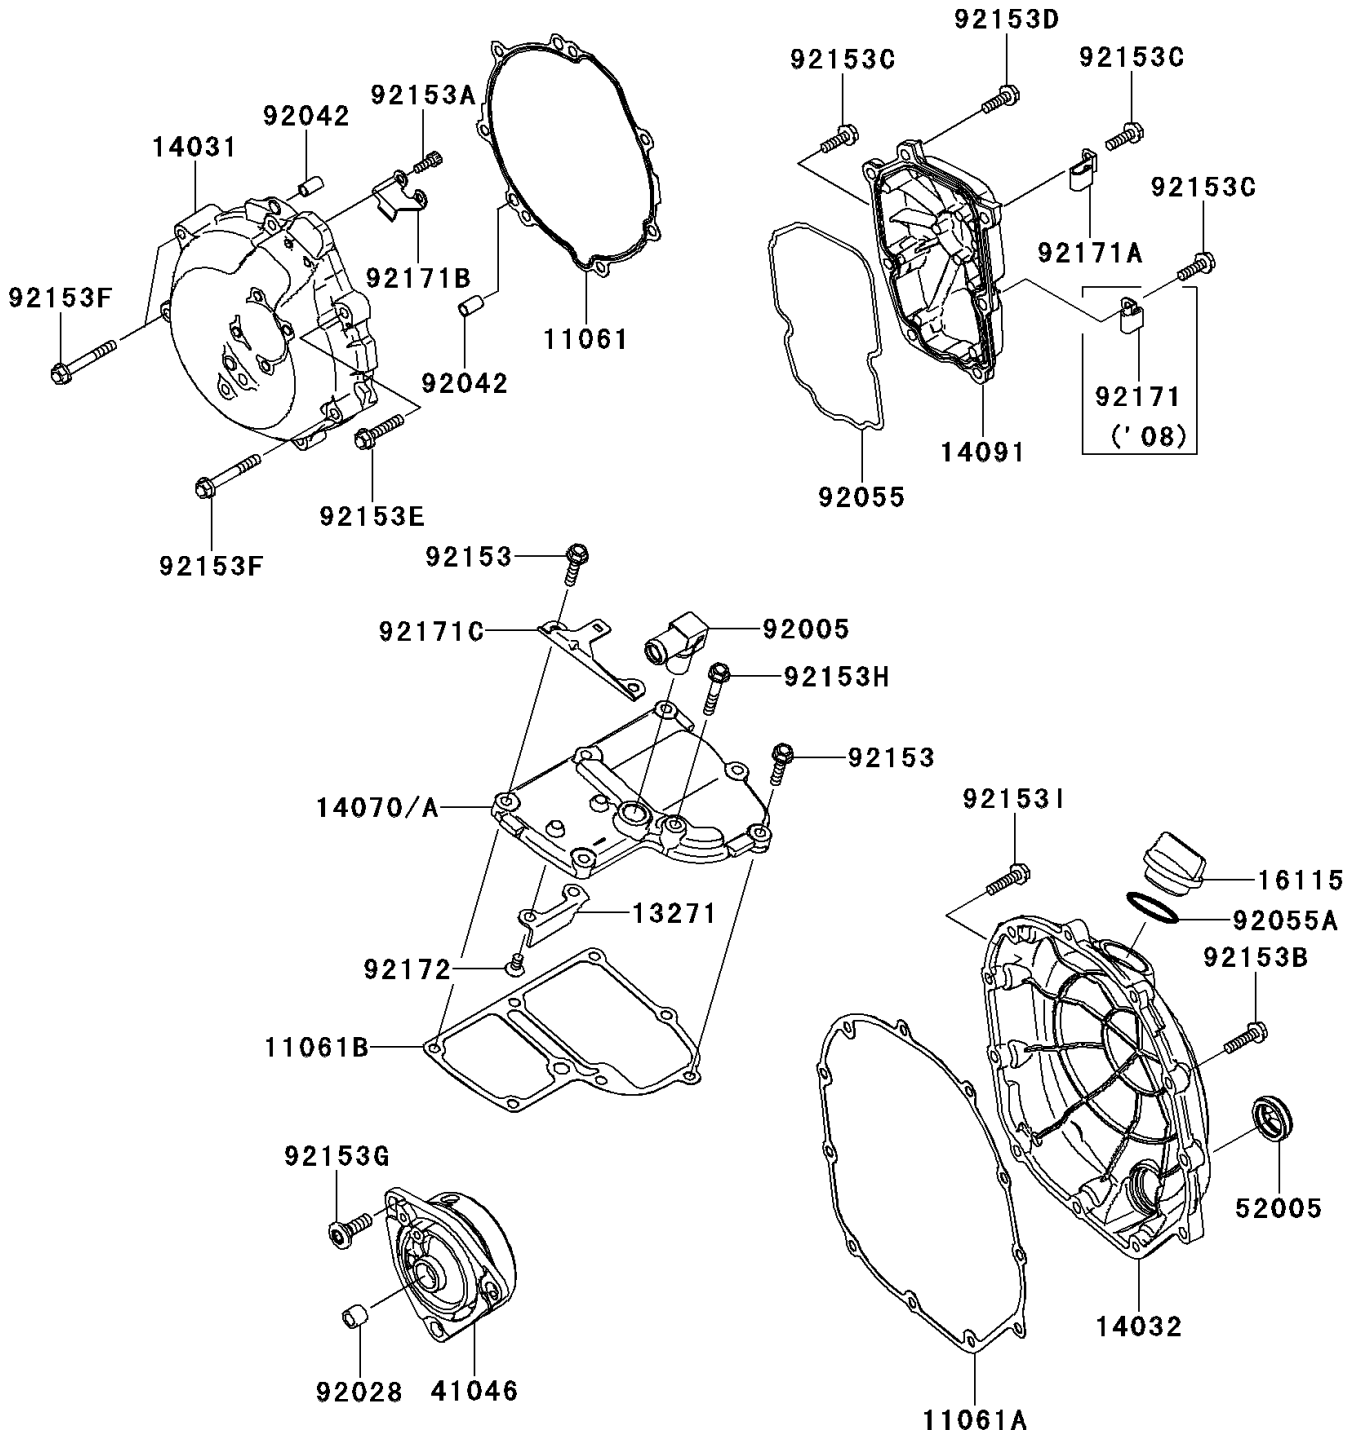

# 2008 Concours 14 ABS PARTS DIAGRAM

Engine Cover(s)

E1431

## 2008 Concours 14 ABS PARTS LIST

### Engine Cover(s)

ITEM NAME	PART NUMBER	QUANTITY
GASKET,GENERATOR COVER (Ref # 11061)	11061-0197	1
GASKET,CLUTCH COVER (Ref # 11061A)	11061-0198	1
GASKET,BREATHER BODY (Ref # 11061B)	11061-0200	1
PLATE (Ref # 13271)	13271-0768	1
COVER-GENERATOR (Ref # 14031)	14031-0083	1
COVER-CLUTCH (Ref # 14032)	14032-0110	1
BODY-BREATHER (Ref # 14070)	14070-0003	1
COVER,PULSER (Ref # 14091)	14091-0896	1
CAP-OIL FILLER (Ref # 16115)	16115-1009	1
HOUSING-BEARING (Ref # 41046)	41046-0020	1
GAUGE (Ref # 52005)	52005-0024	1
FITTING (Ref # 92005)	92005-0044	1
BUSHING,8X12X10 (Ref # 92028)	92028-1750	1
PIN,DOWEL,6.3X8X14 (Ref # 92042)	92042-007	2
RING-O,PULSER COVER (Ref # 92055)	92055-0086	1
RING-O,31.7X2.4 (Ref # 92055A)	92055-049	1
BOLT,6X25 (Ref # 92153)	92153-1071	6
BOLT,SOCKET,5X14 (Ref # 92153A)	92153-1286	2
BOLT-FLANGED,6X25 (Ref # 92153B)	92153-1569	10
BOLT-FLANGED,6X20 (Ref # 92153C)	92153-1572	6
BOLT-FLANGED,6X20 (Ref # 92153D)	92153-1573	1
BOLT-FLANGED,6X30 (Ref # 92153E)	92153-1574	4
BOLT-FLANGED,6X45 (Ref # 92153F)	92153-1575	3
BOLT,SOCKET,8X25 (Ref # 92153G)	92153-1578	3
BOLT-FLANGED,6X35 (Ref # 92153H)	92153-1579	1
BOLT,FLANGED,6X25 (Ref # 92153I)	92153-1719	1
CLAMP (Ref # 92171)	92171-0534	1
CLAMP (Ref # 92171A)	92171-0761	1
CLAMP (Ref # 92171B)	92171-0768	1

## 2008 Concours 14 ABS PARTS LIST

Engine Cover(s)

ITEM NAME	PART NUMBER	QUANTITY
CLAMP (Ref # 92171C)	92171-0769	1
SCREW-CSK-CROS,6X12 (Ref # 92172)	92172-0263	2