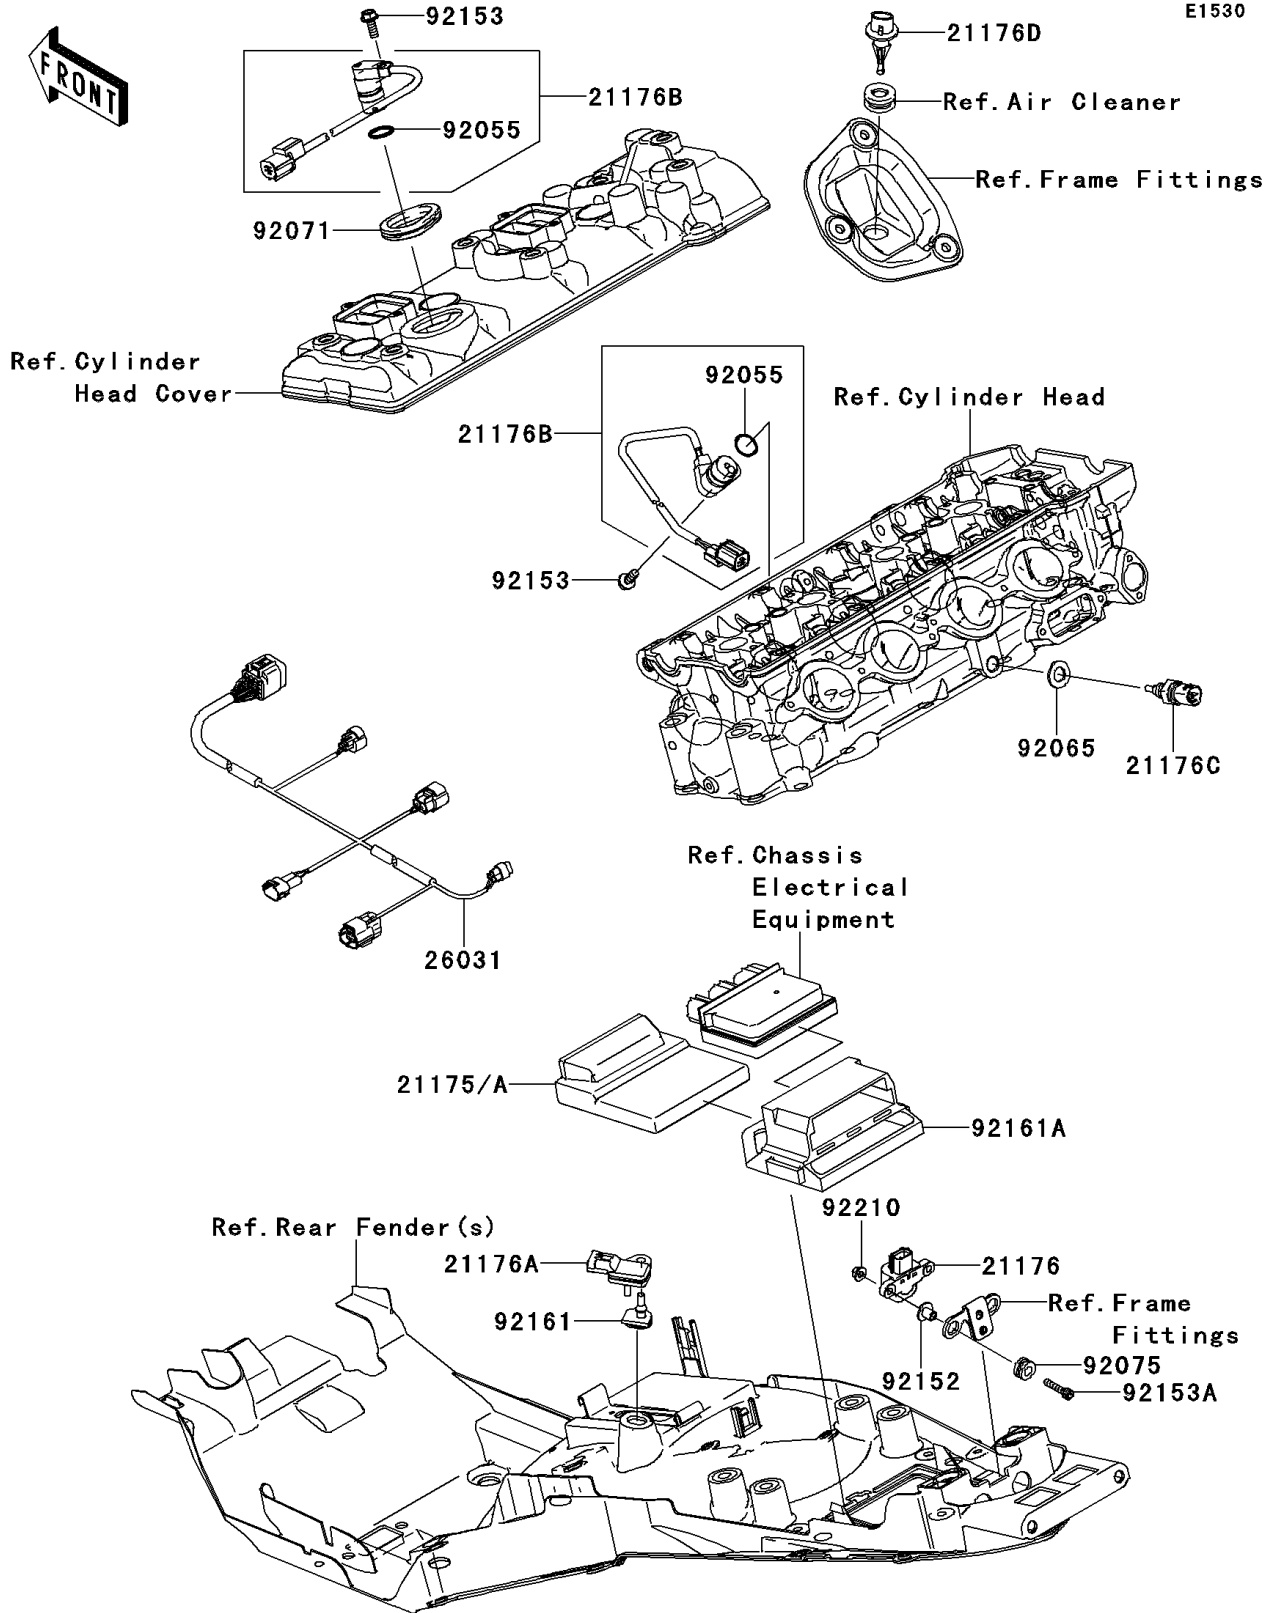

2008 Concours 14 ABS PARTS DIAGRAM

Fuel Injection

2008 Concours 14 ABS PARTS LIST

Fuel Injection

ITEM NAME	PART NUMBER	QUANTITY
SENSOR,VEHICLE-DOWN (Ref # 21176)	21176-0026	1
SENSOR,PRESSURE (Ref # 21176A)	21176-0058	1
SENSOR,CAM (Ref # 21176B)	21176-0064	2
SENSOR,WATER TEMP (Ref # 21176C)	21176-1120	1
SENSOR,AIR TEMP (Ref # 21176D)	21176-2106	1
HARNESS (Ref # 26031)	26031-0557	1
RING-O (Ref # 92055)	92055-1639	2
GASKET,12X22X2 (Ref # 92065)	92065-097	1
GROMMET (Ref # 92071)	92071-0028	1
DAMPER (Ref # 92075)	92075-1912	2
COLLAR (Ref # 92152)	92152-0329	2
BOLT-FLANGED,6X16 (Ref # 92153)	92153-1584	2
BOLT,SOCKET,5X22 (Ref # 92153A)	92153-1597	2
DAMPER (Ref # 92161)	92161-0041	1
DAMPER (Ref # 92161A)	92161-0092	1
NUT,FLANGED,5MM (Ref # 92210)	92210-0007	2
CONTROL UNIT-ELECTRONIC (Ref # 21175)	21175-0131	1
CONTROL UNIT-ELECTRONIC (Ref # 21175A)	21175-0132	1