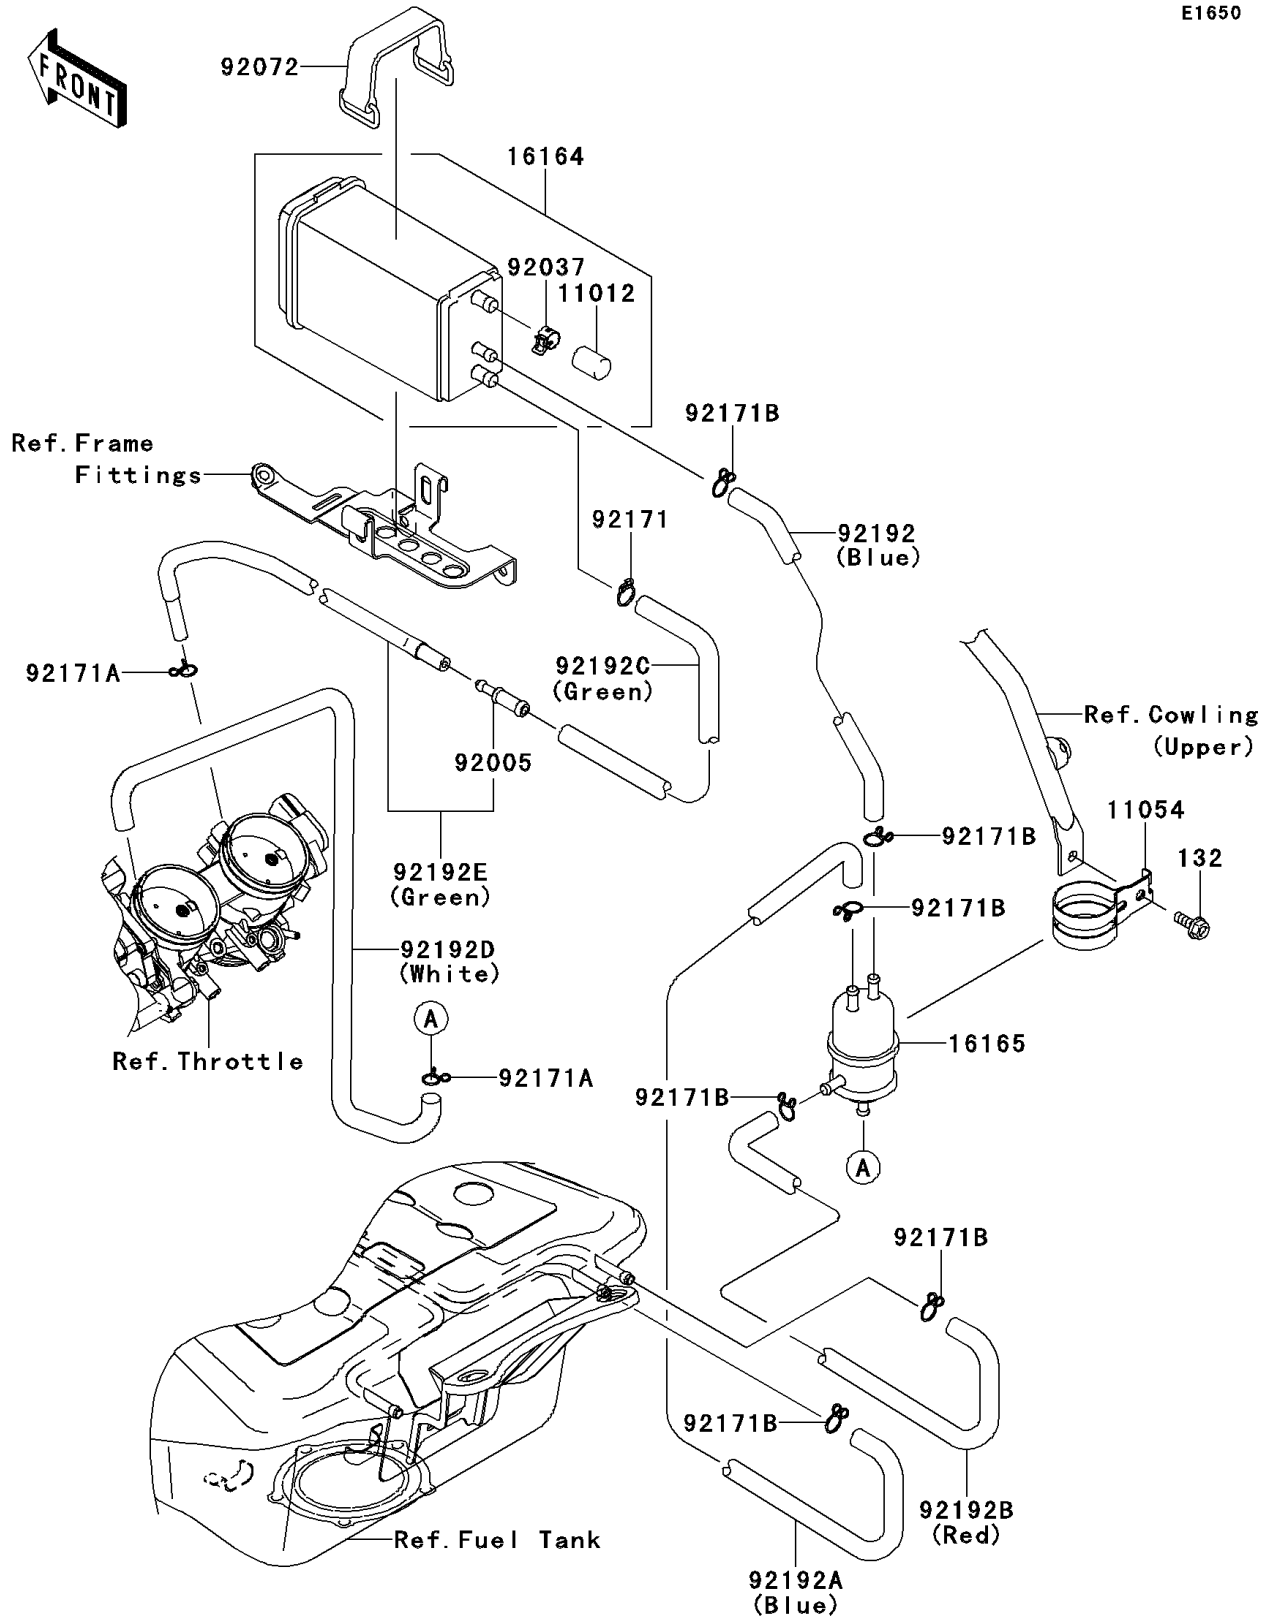

# 2009 Concours 14 ABS PARTS DIAGRAM

Fuel Evaporative System(CA)

E1650

## 2009 Concours 14 ABS PARTS LIST

Fuel Evaporative System(CA)

ITEM NAME	PART NUMBER	QUANTITY
BOLT-FLANGED-SMALL,6X16 (Ref # 132)	132BA0616	1
CAP,CANISTER (Ref # 11012)	11012-1388	1
BRACKET,SEPARATOR (Ref # 11054)	11054-1193	1
CANISTER (Ref # 16164)	16164-1054	1
SEPARATOR (Ref # 16165)	16165-1001	1
FITTING (Ref # 92005)	92005-0032	1
CLAMP,CANISTER (Ref # 92037)	92037-1512	1
BAND (Ref # 92072)	92072-0050	1
CLAMP (Ref # 92171)	92171-0574	1
CLAMP (Ref # 92171A)	92171-0576	2
CLAMP (Ref # 92171B)	92171-0718	6
TUBE,CANISTER-SEPARATOR,BLUE (Ref # 92192)	92192-0414	1
TUBE,SEPARATOR-TANK,BLUE (Ref # 92192A)	92192-0415	1
TUBE,TANK-SEPARATOR SIDE,RED (Ref # 92192B)	92192-0416	1
TUBE,CANISTER-FITTING,GREEN (Ref # 92192C)	92192-0417	1
TUBE,SEPARATOR-THROBO #3,WHITE (Ref # 92192D)	92192-0418	1
TUBE,THROBO #4-GRN TUBE (Ref # 92192E)	92192-0420	1