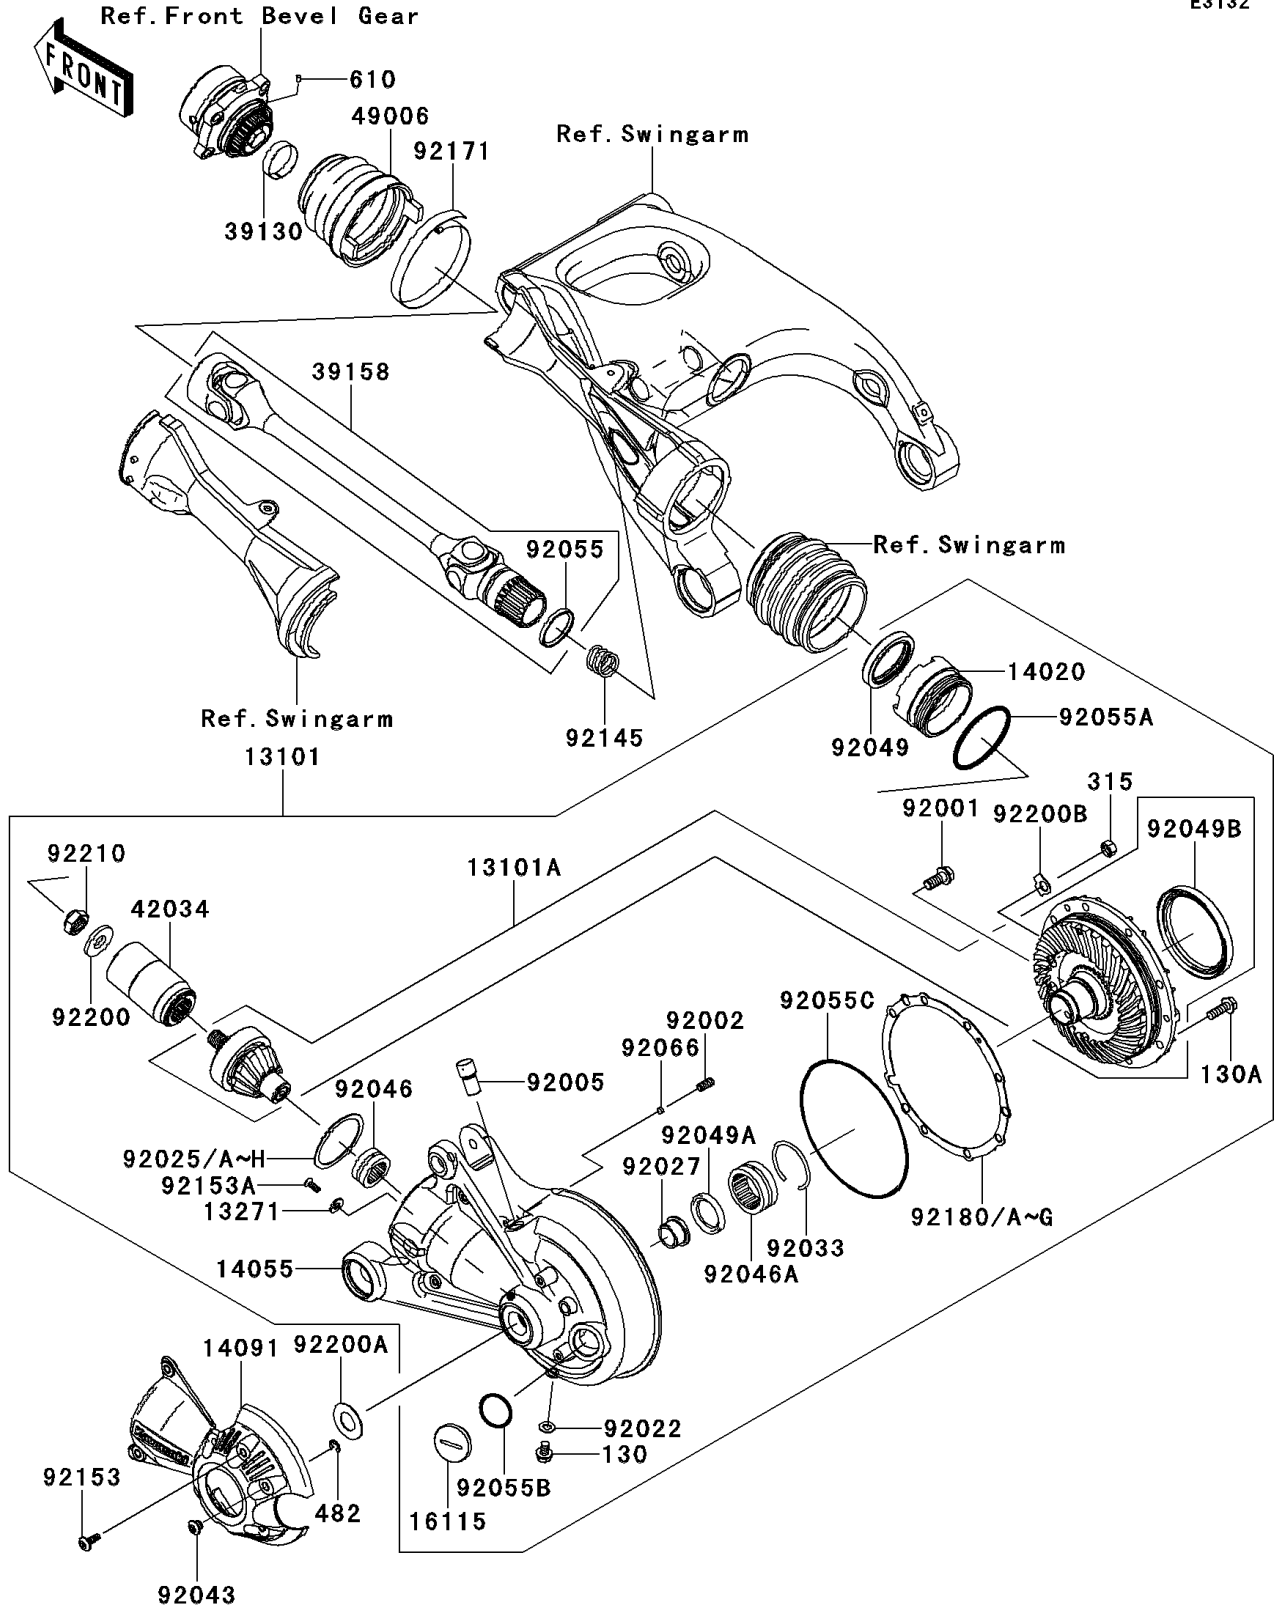

2008 Concours 14 ABS PARTS DIAGRAM

Drive Shaft/Final Gear

E3132