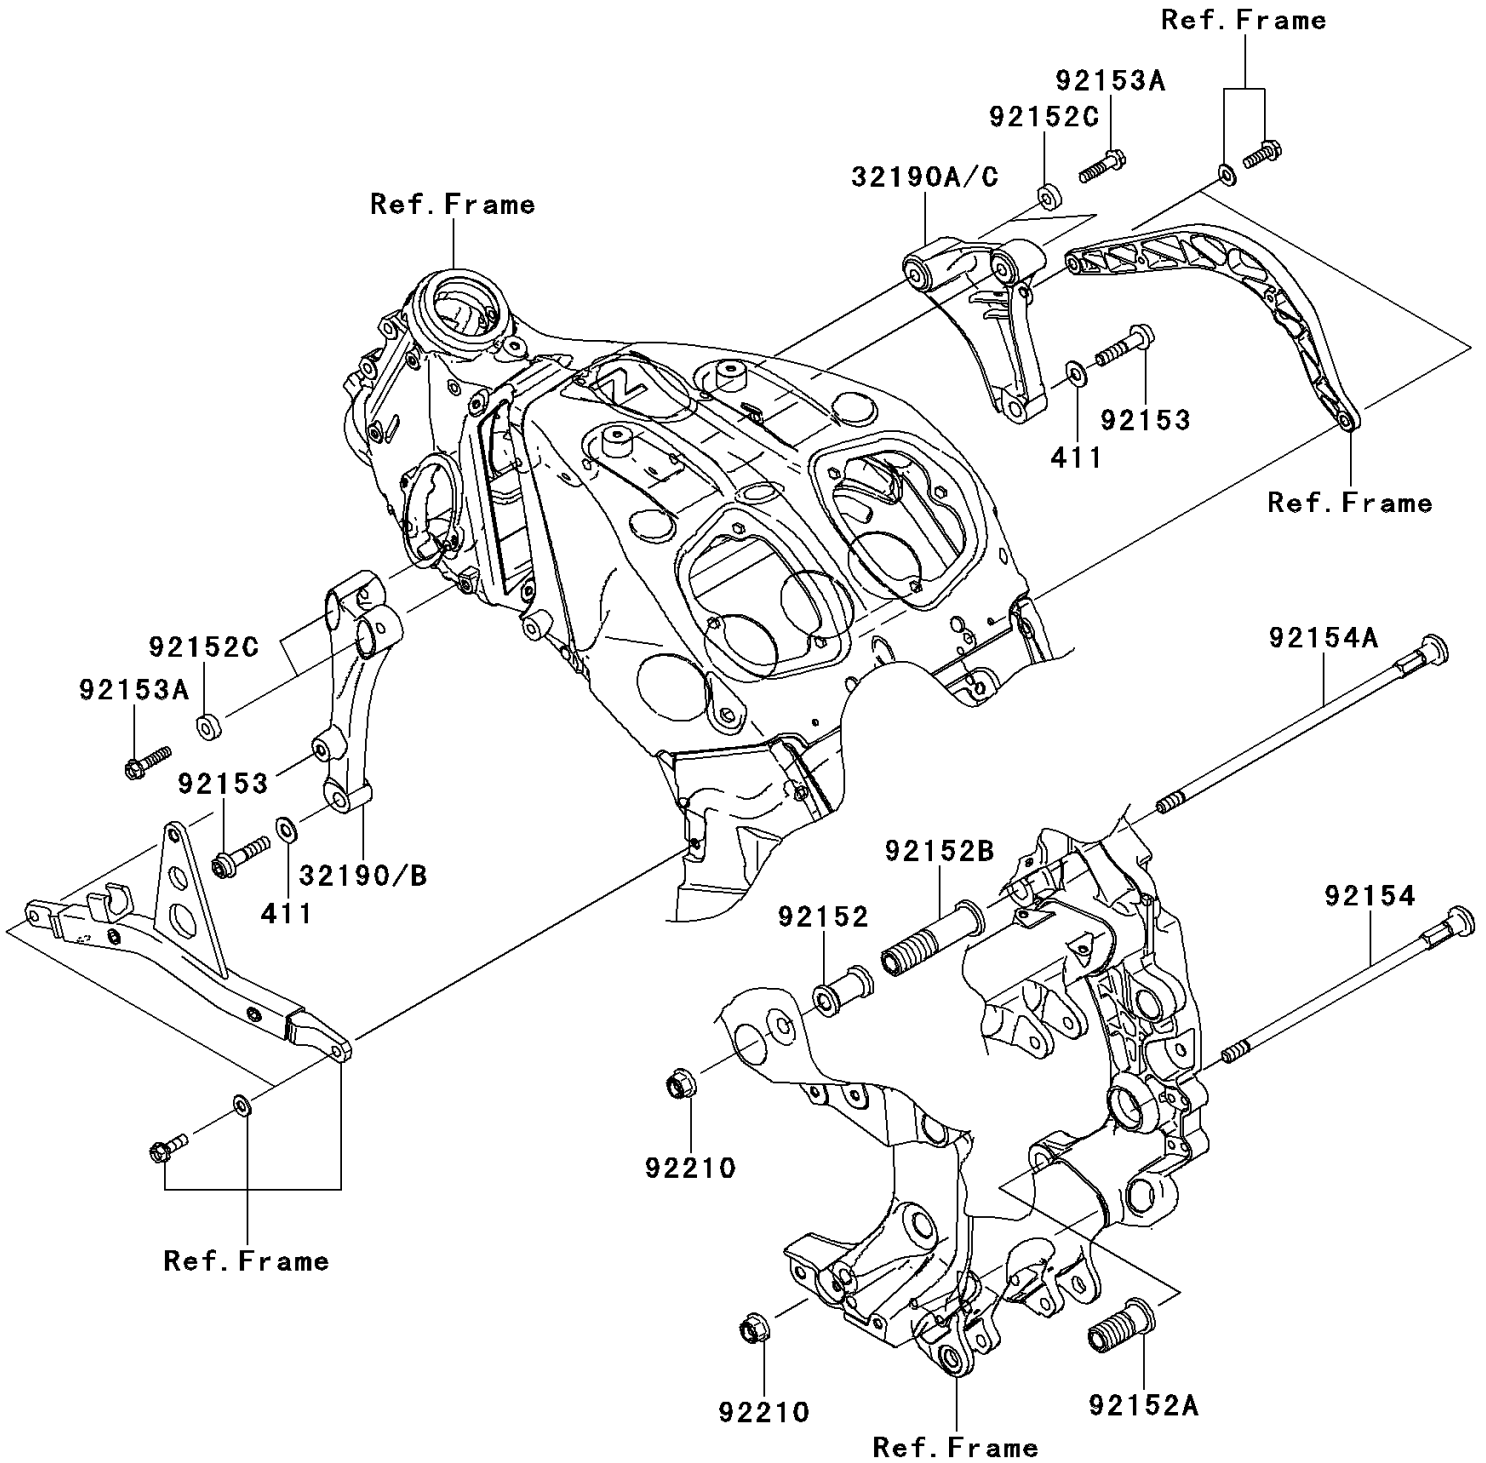

# 2008 Concours 14 ABS PARTS DIAGRAM

Engine Mount

F2122

## 2008 Concours 14 ABS PARTS LIST

### Engine Mount

ITEM NAME	PART NUMBER	QUANTITY
WASHER-PLAIN,10MM (Ref # 411)	411AA1000	2
BRACKET-ENGINE,FR,LH (Ref # 32190)	32190-0205	1
BRACKET-ENGINE,FR,RH (Ref # 32190A)	32190-0206	1
COLLAR,L=43.2 (Ref # 92152)	92152-0368	1
COLLAR,ADJUST,RR,LWR (Ref # 92152A)	92152-0370	1
COLLAR,ADJUST,RR,UPP (Ref # 92152B)	92152-0371	1
COLLAR,8.8X20X7 (Ref # 92152C)	92152-0502	4
BOLT,SOCKET,10X45 (Ref # 92153)	92153-1769	2
BOLT,FLANGED,8X35 (Ref # 92153A)	92153-1770	4
BOLT,SOCKET,12X268 (Ref # 92154)	92154-0089	1
BOLT,SOCKET,12X312 (Ref # 92154A)	92154-0090	1
NUT,LOCK,FLANGED,12MM (Ref # 92210)	92210-0287	2