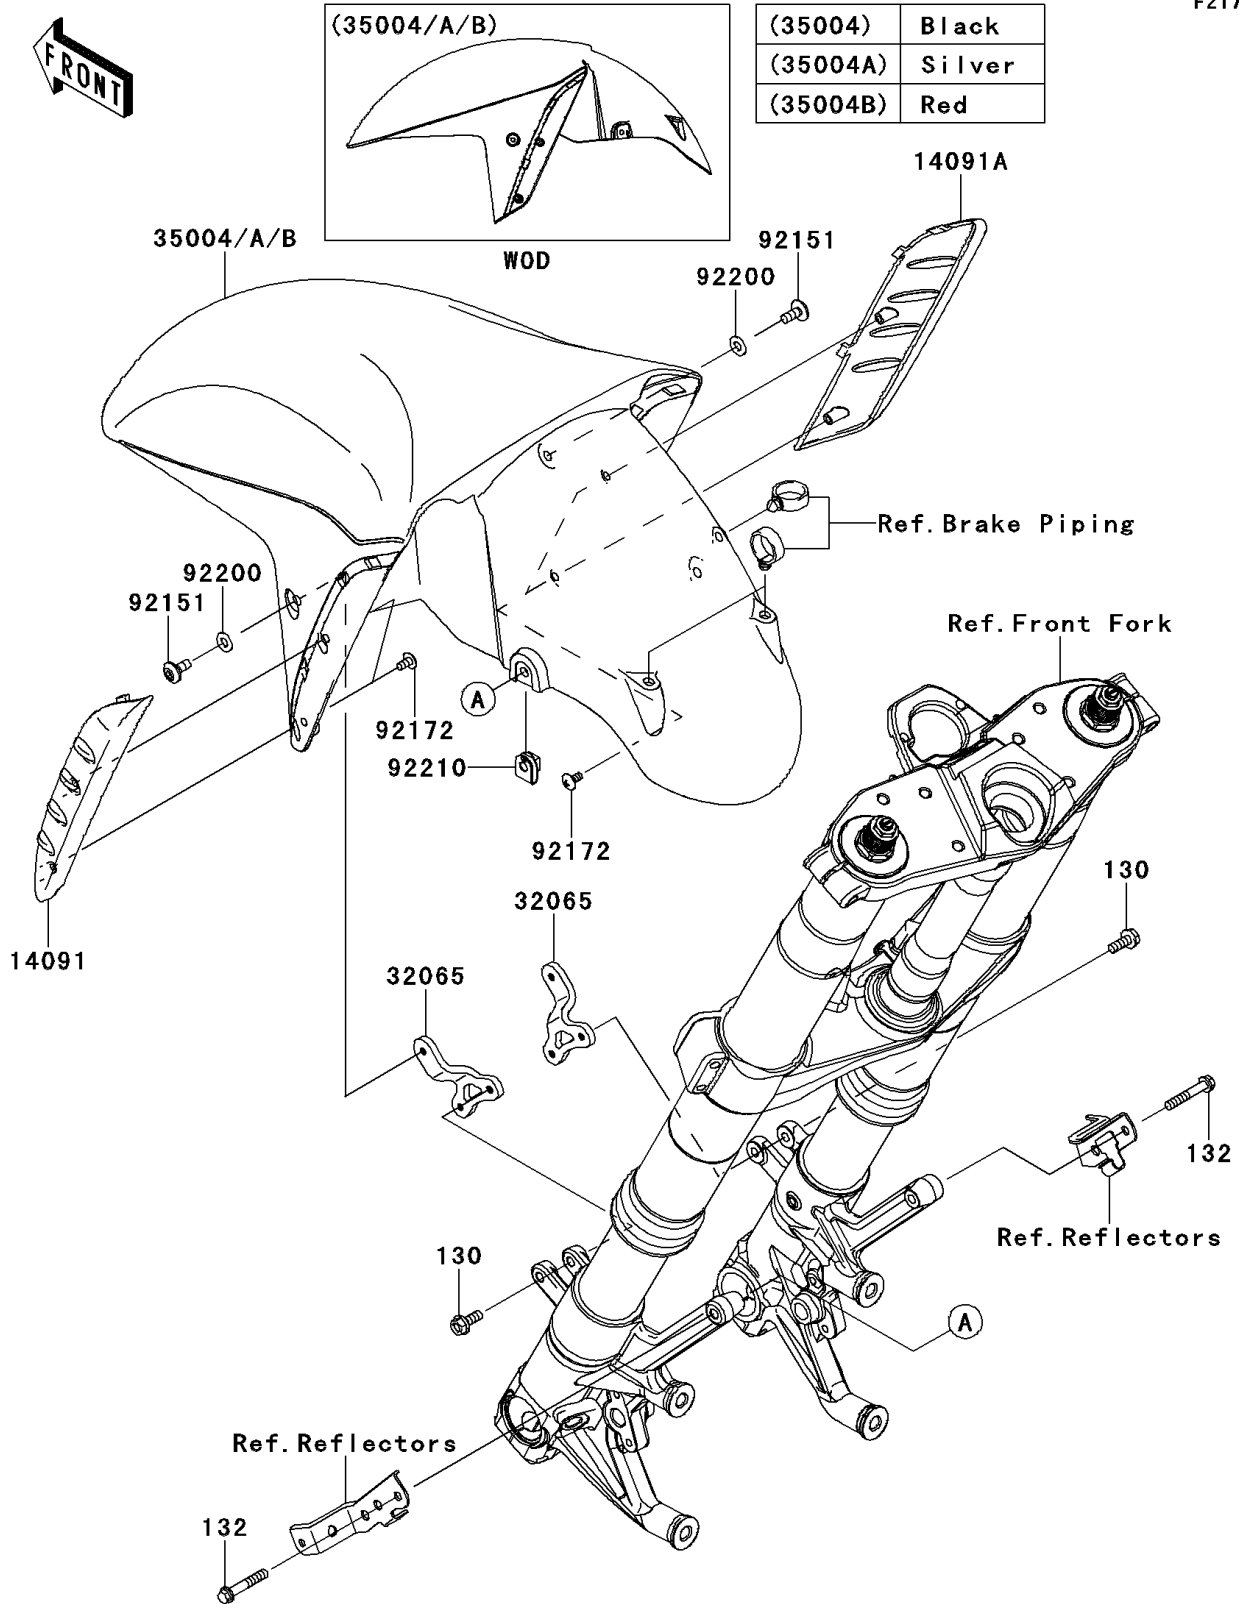

2008 Concours 14 ABS PARTS DIAGRAM

Front Fender(s)

F2171

2008 Concours 14 ABS PARTS LIST

Front Fender(s)

ITEM NAME	PART NUMBER	QUANTITY
BOLT-FLANGED,6X16 (Ref # 130)	130BA0616	4
BOLT-FLANGED-SMALL,6X35 (Ref # 132)	132BB0635	2
COVER,FRONT FENDER,LH (Ref # 14091)	14091-0598	1
COVER,FRONT FENDER,RH (Ref # 14091A)	14091-0599	1
BRACKET-FENDER (Ref # 32065)	32065-0020	2
FENDER-FRONT,N.SILVER (Ref # 35004A)	35004-0089-17N	1
BOLT,SOCKET,6X14 (Ref # 92151)	92151-1654	2
SCREW,TAPPING,5X10 (Ref # 92172)	92172-0262	4
WASHER,6.5X14X1 (Ref # 92200)	92200-1388	2
NUT,6MM (Ref # 92210)	92210-0277	2