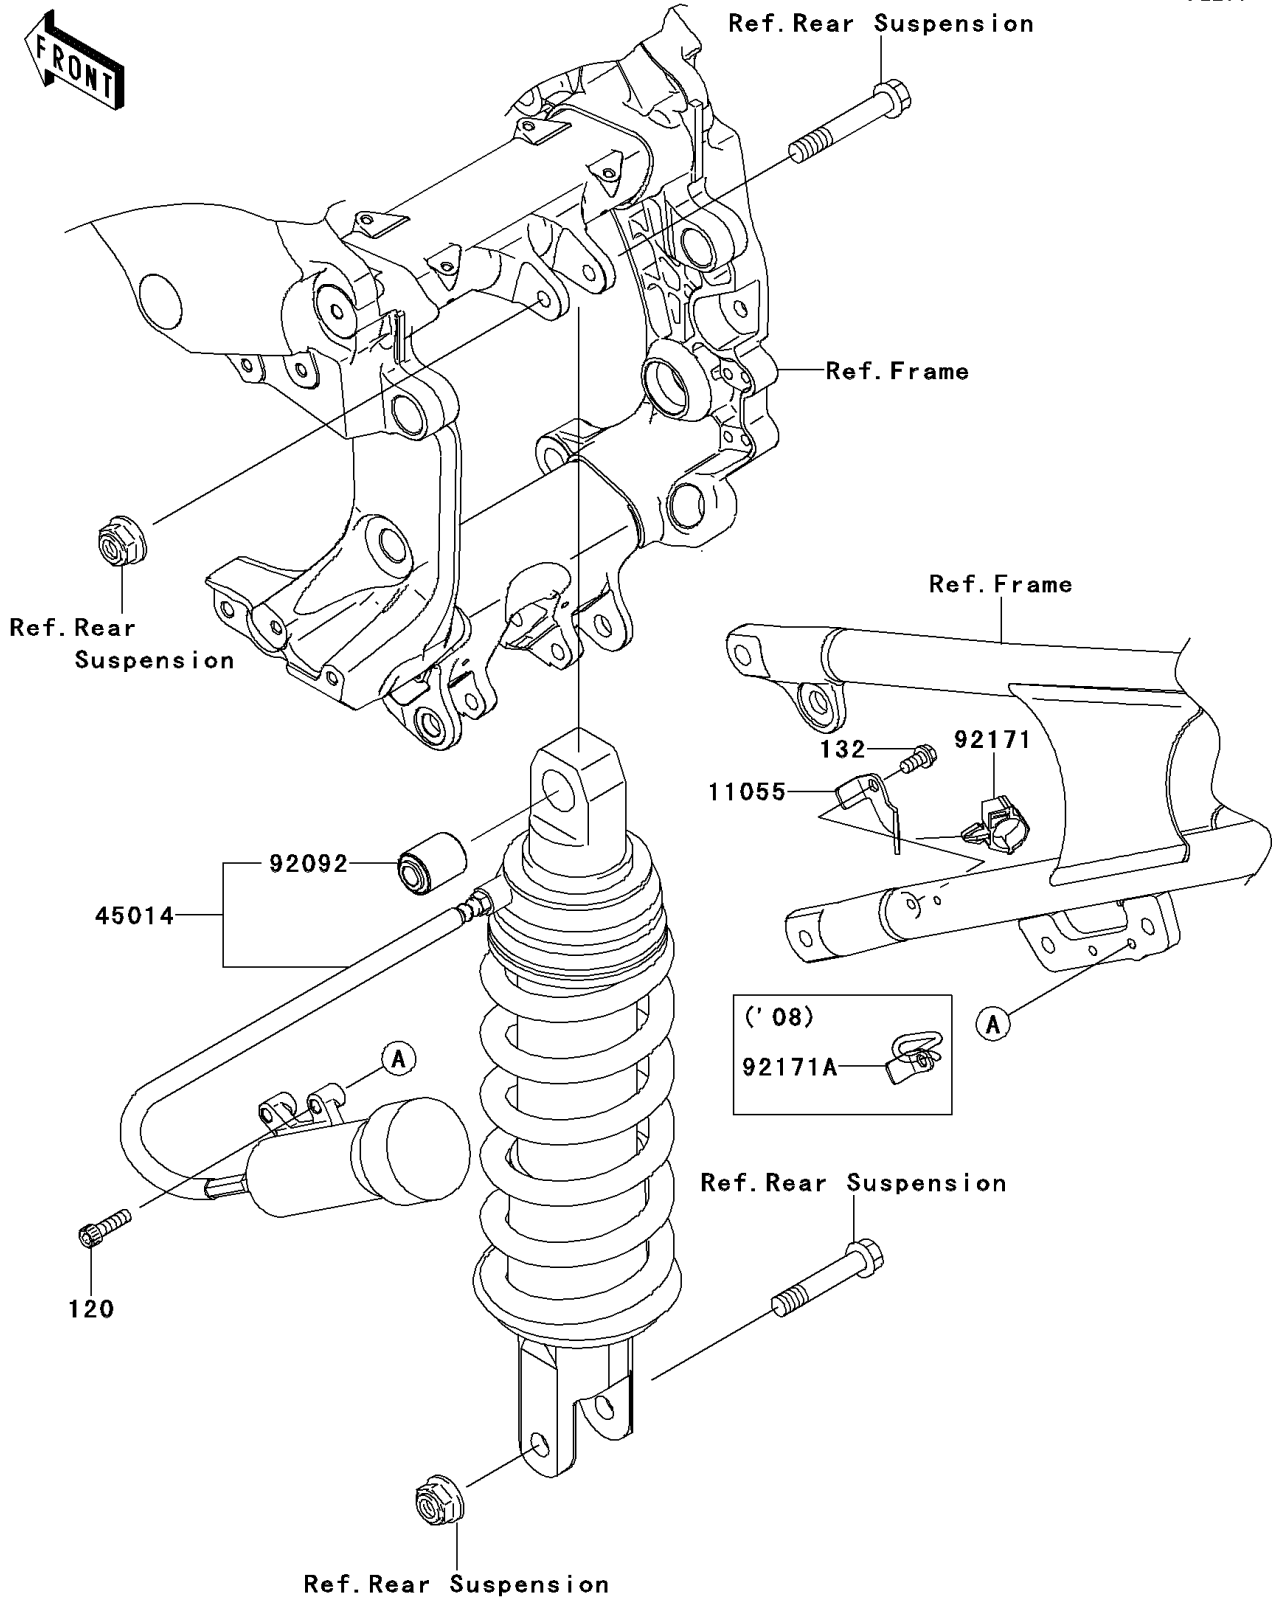

2009 Concours 14 ABS PARTS DIAGRAM

Shock Absorber(s)

F2280

2009 Concours 14 ABS PARTS LIST

Shock Absorber(s)

ITEM NAME	PART NUMBER	QUANTITY
BOLT-SOCKET,6X22 (Ref # 120)	120CA0622	2
BOLT-FLANGED-SMALL,6X12 (Ref # 132)	132BA0612	1
BRACKET (Ref # 11055)	11055-1298	1
SHOCK,SPRING SIL+BODY BLK (Ref # 45014)	45014-0202-23A	1
BUSHING-RUBBER (Ref # 92092)	92092-1058	1
CLAMP,BRAKE HOSE (Ref # 92171)	92171-0316	1