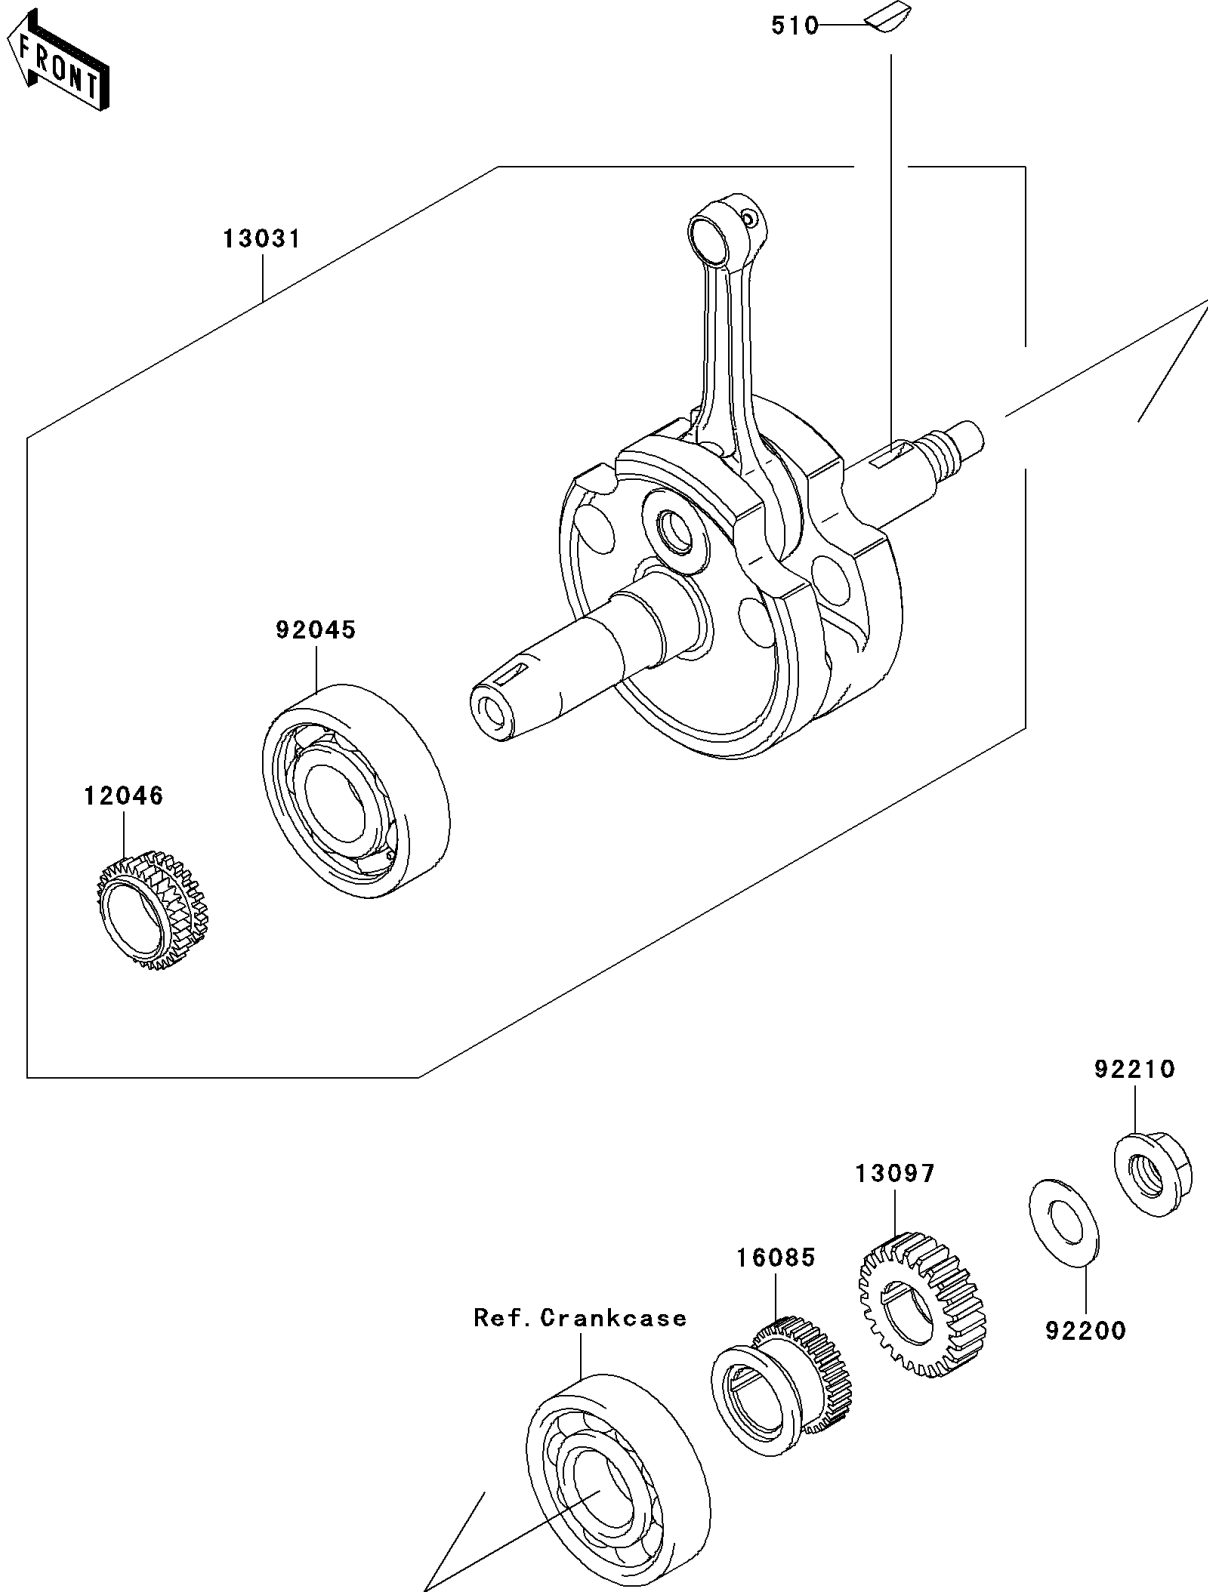

2009 KLX®140L PARTS DIAGRAM

Crankshaft

E1321

2009 KLX®140L PARTS LIST

Crankshaft

ITEM NAME	PART NUMBER	QUANTITY
KEY-WOODRUFF (Ref # 510)	510A4200	1
SPROCKET,18T (Ref # 12046)	12046-0061	1
CRANKSHAFT-COMP (Ref # 13031)	13031-0102	1
GEAR-PRIMARY SPUR,25T (Ref # 13097)	13097-0076	1
GEAR,21T (Ref # 16085)	16085-0118	1
BEARING-BALL (Ref # 92045)	92045-0018	1
WASHER,14.2X28X1.5 (Ref # 92200)	92200-0217	1
NUT,14MM,LEFT HANDED (Ref # 92210)	92210-0216	1